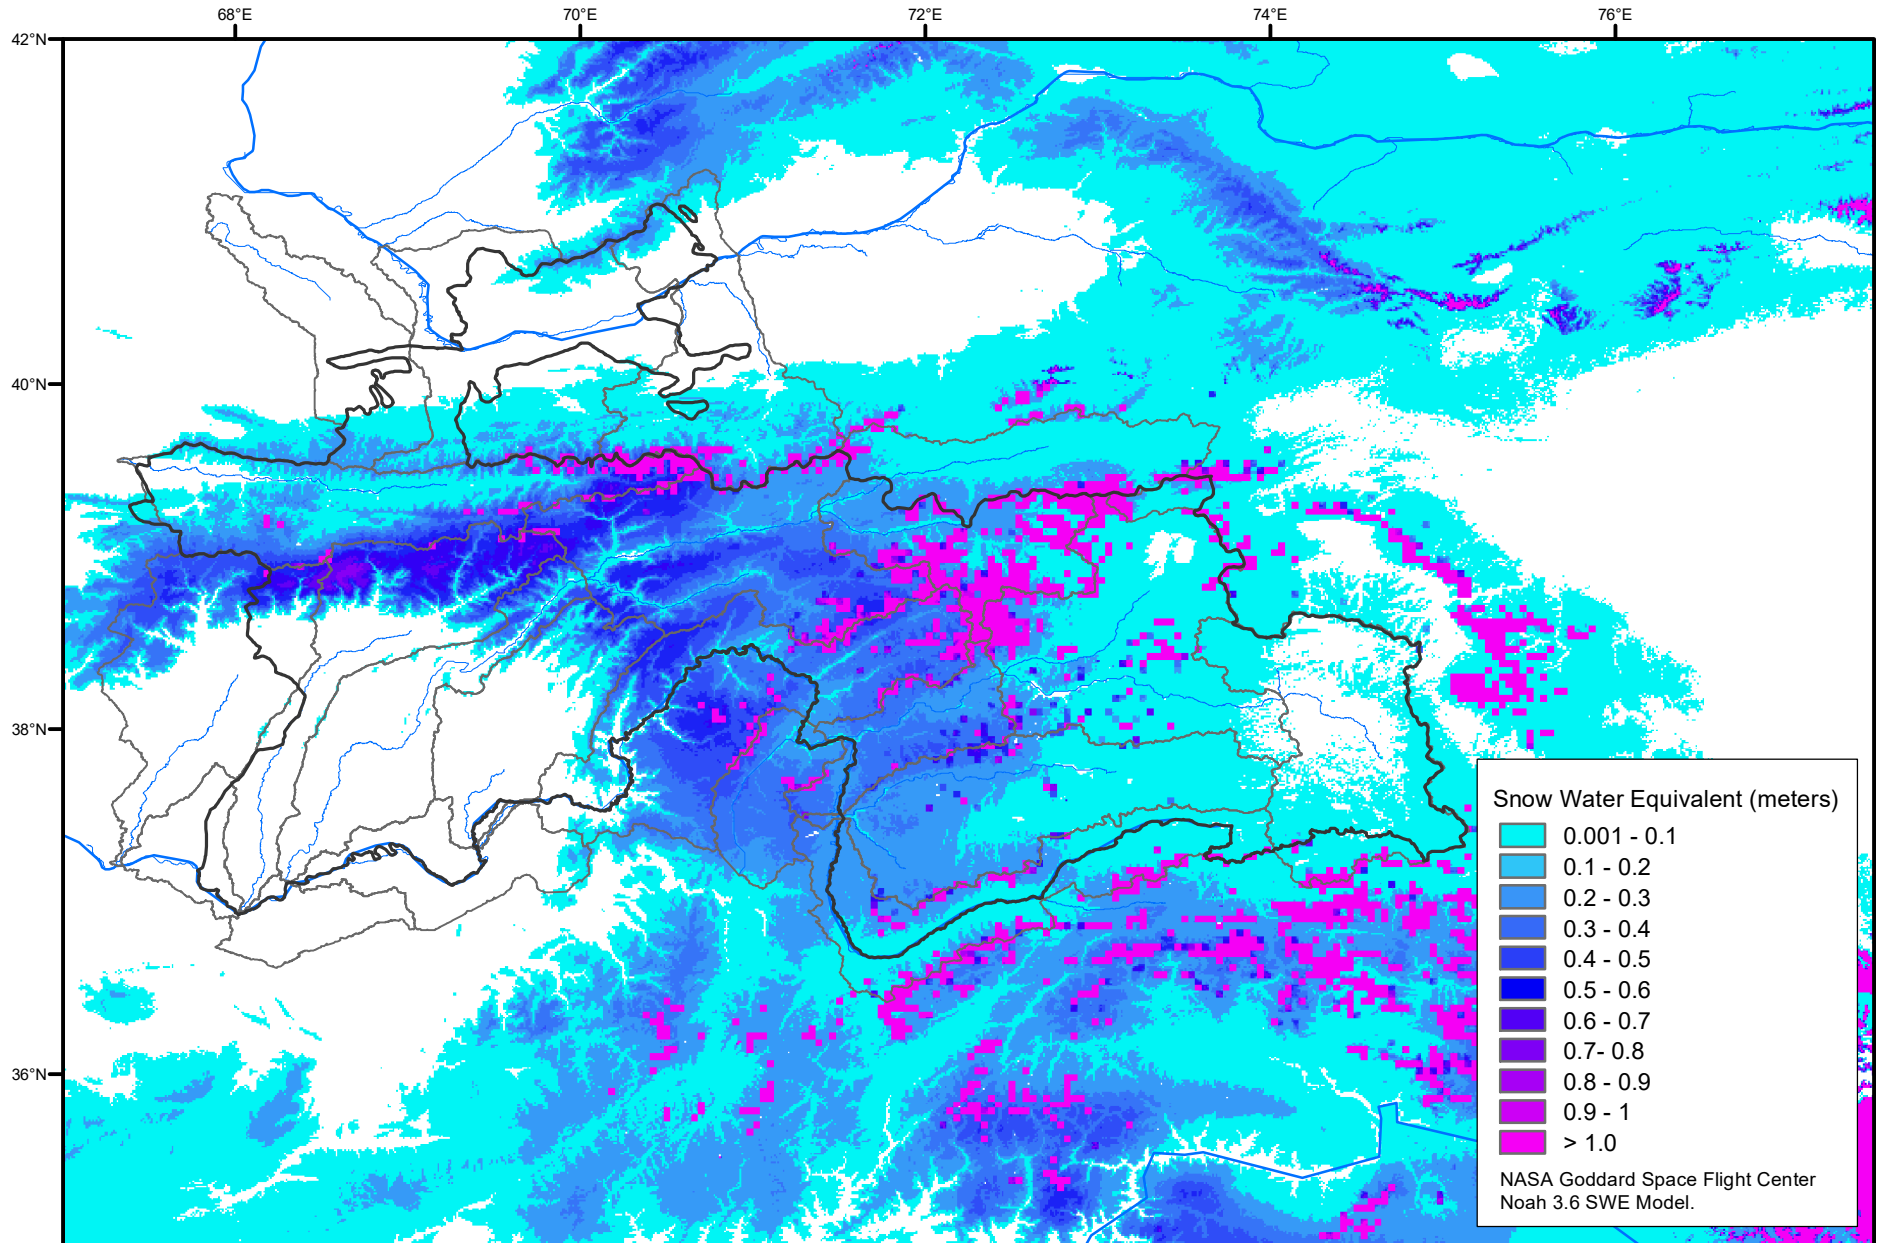

Snow Water Equivalent by Basin

February 25, 2022

Map created by USGS/EROS