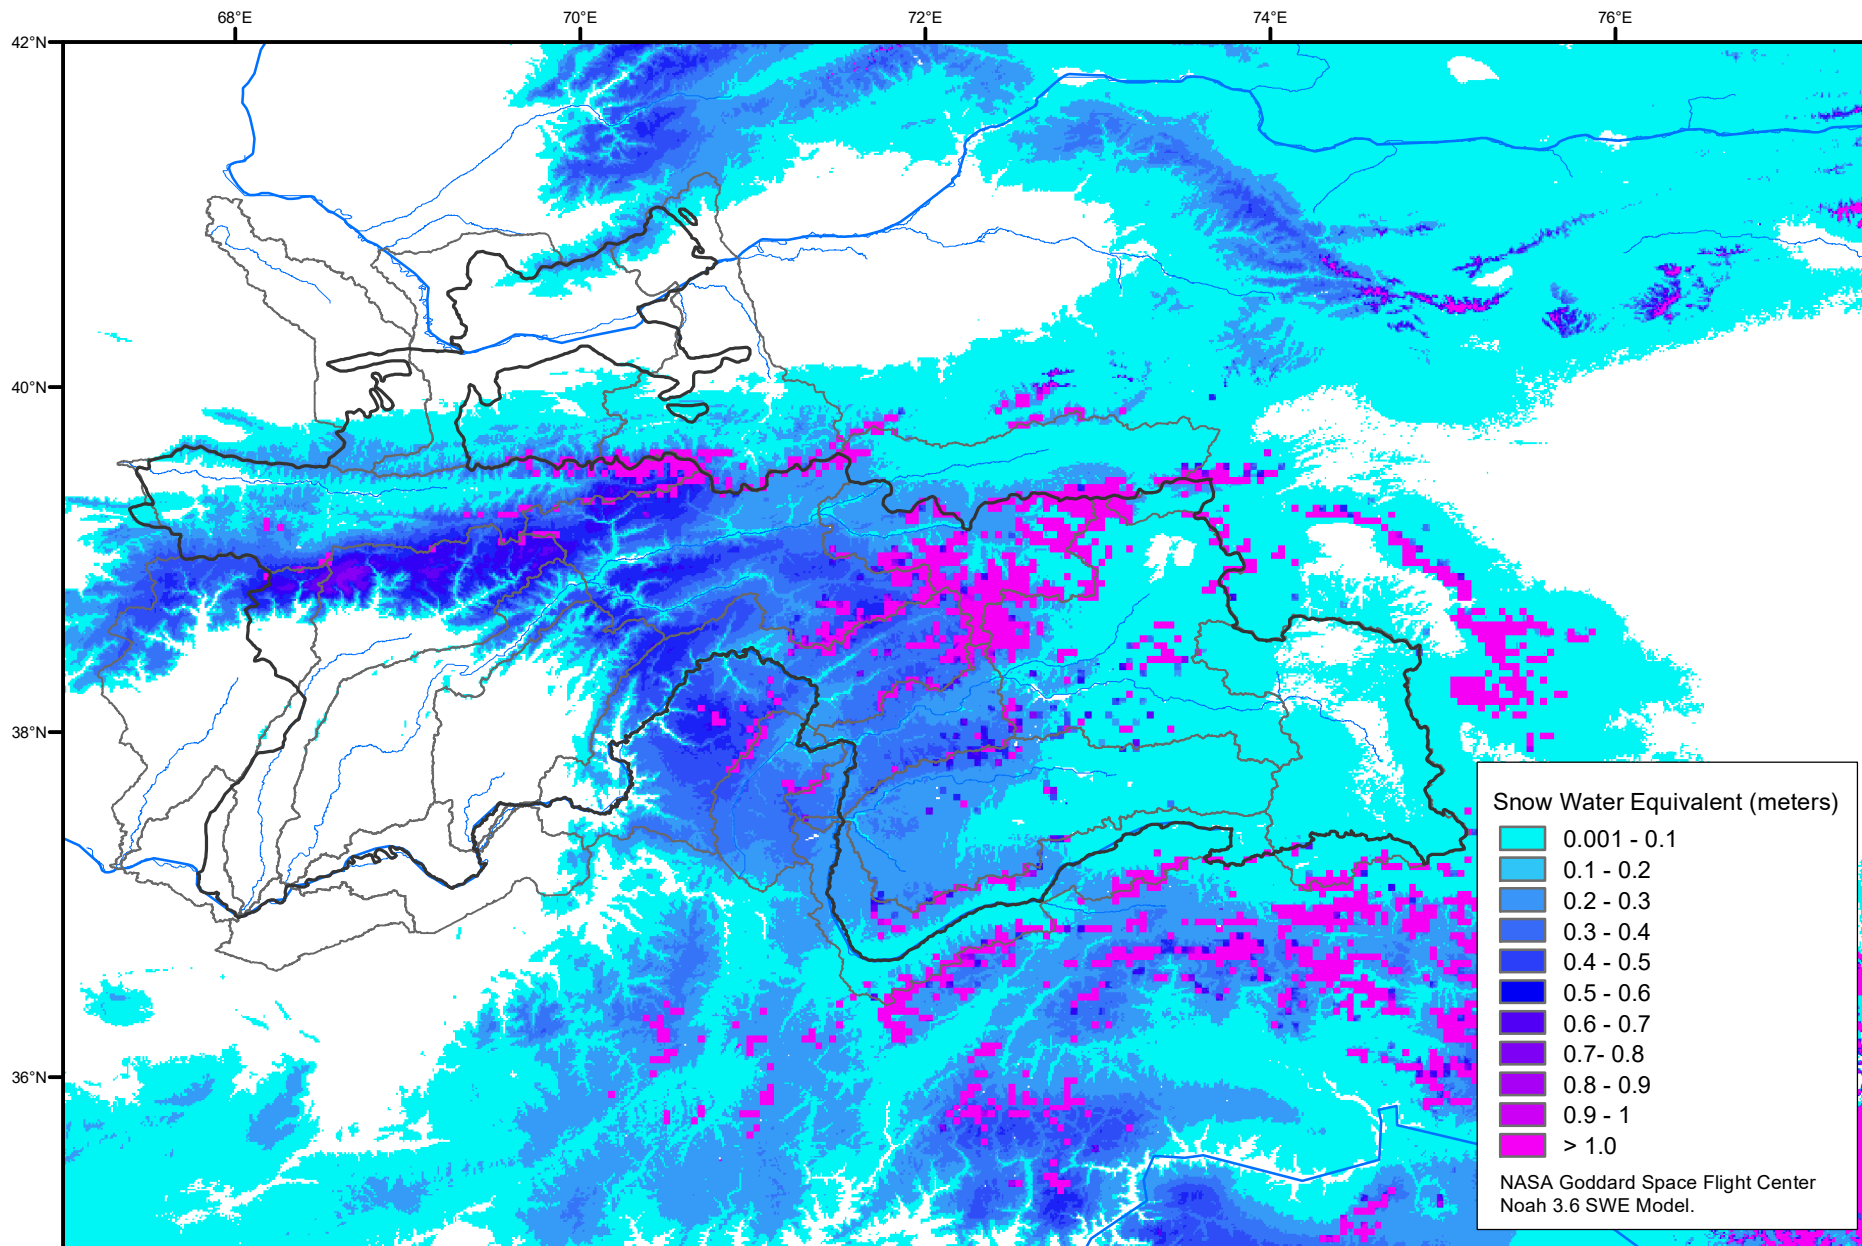

# Snow Water Equivalent by Basin

February 26, 2022

Map created by USGS/EROS