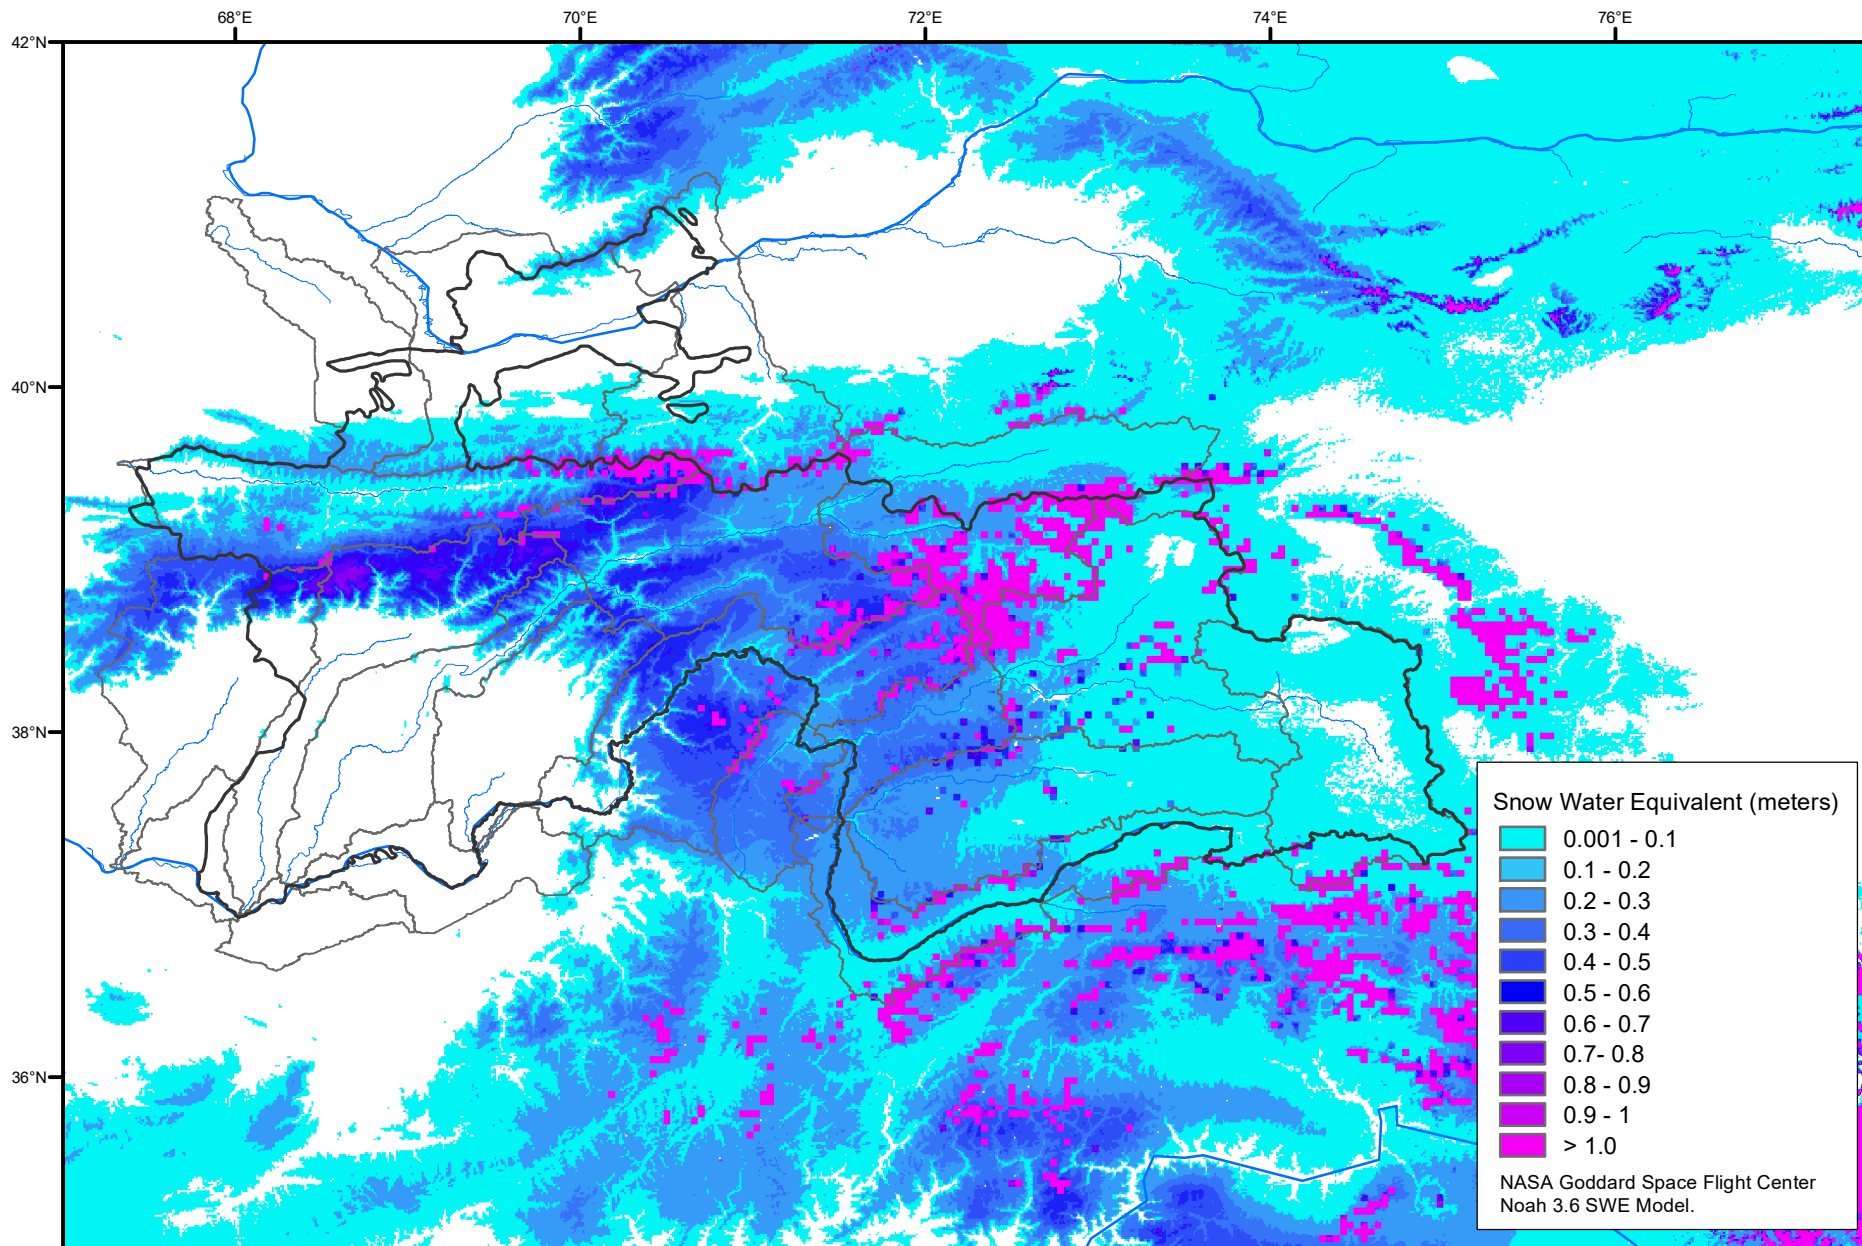

Snow Water Equivalent by Basin

March 01, 2022

Map created by USGS/EROS