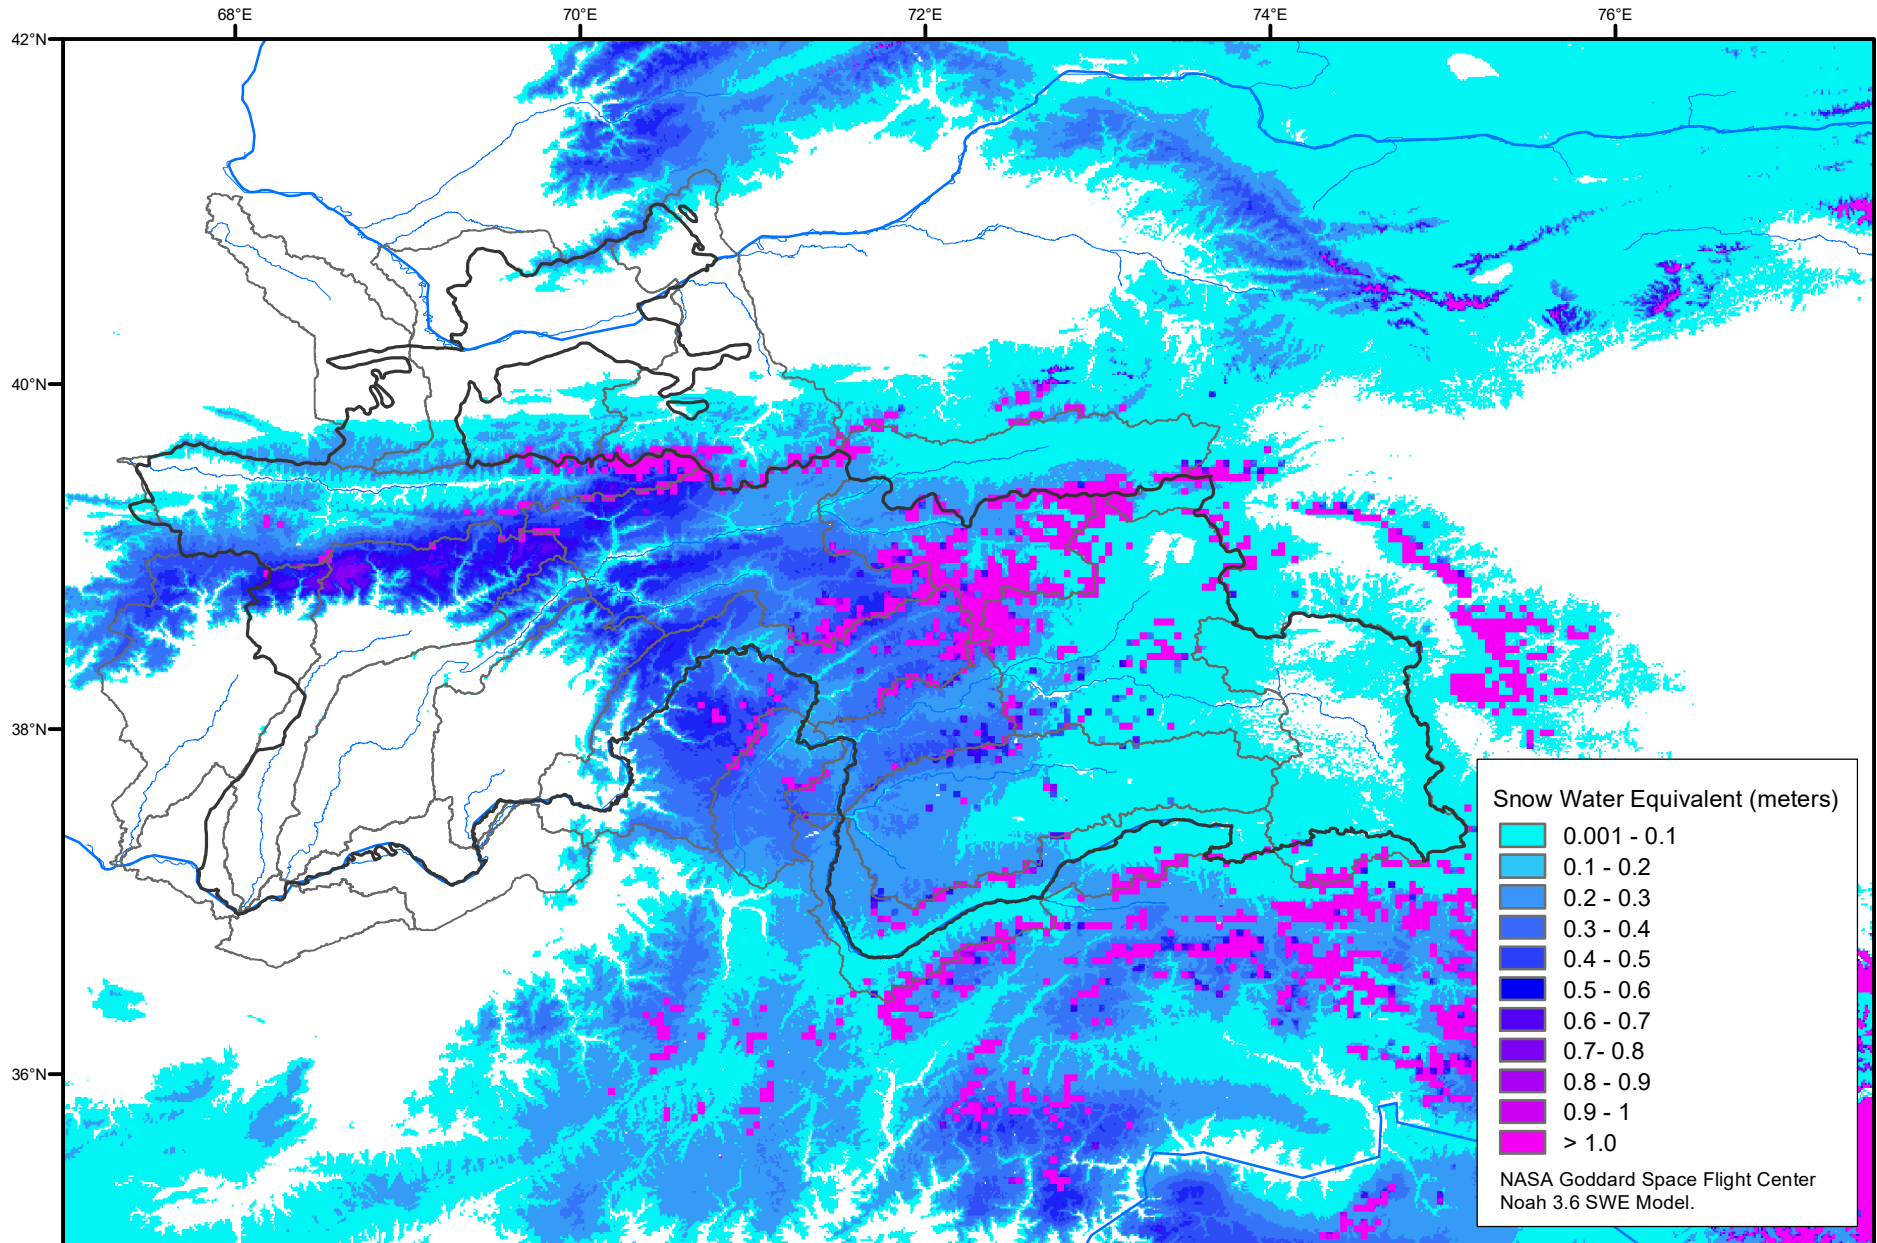

# Snow Water Equivalent by Basin

March 04, 2022

Map created by USGS/EROS