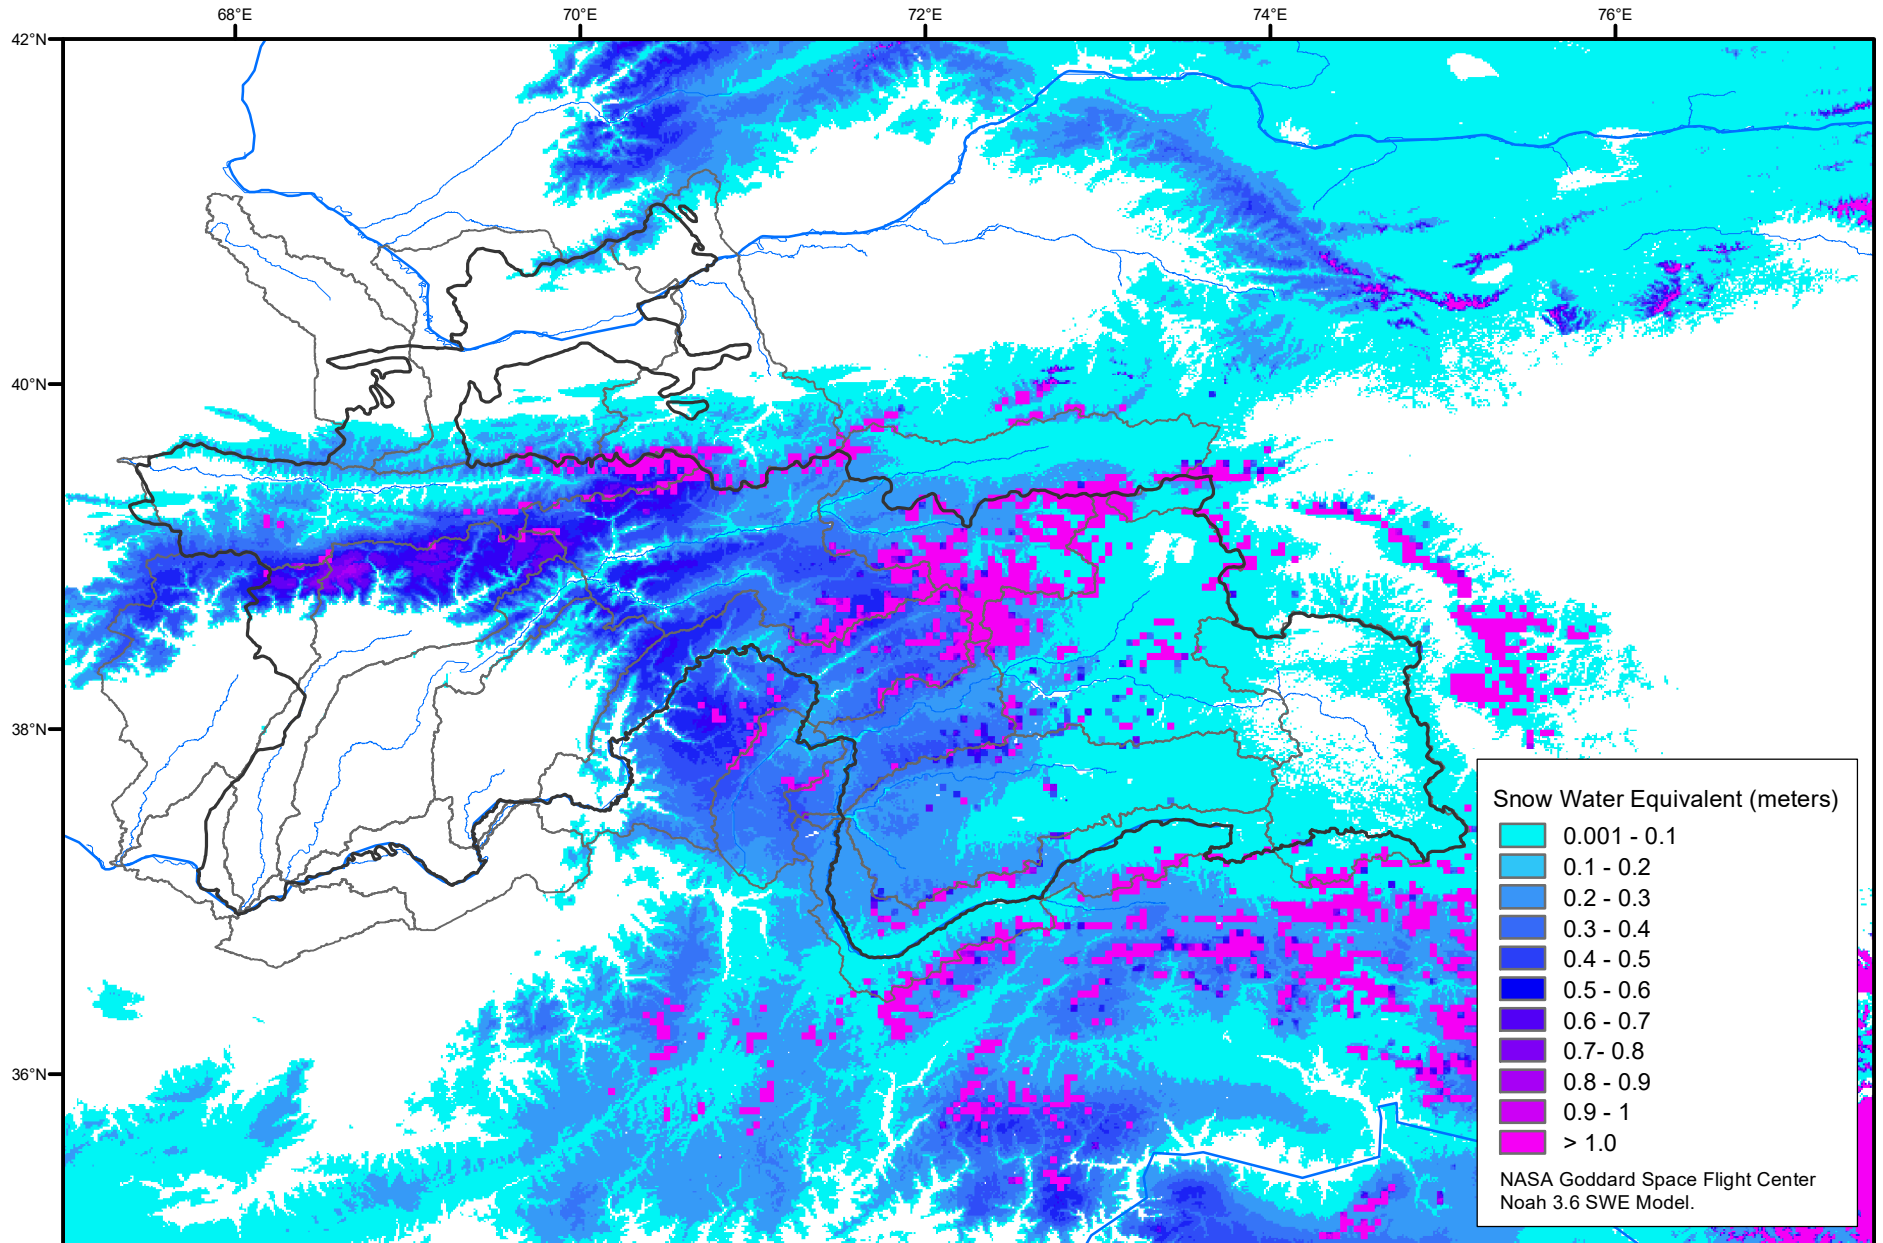

Snow Water Equivalent by Basin

March 06, 2022

Map created by USGS/EROS