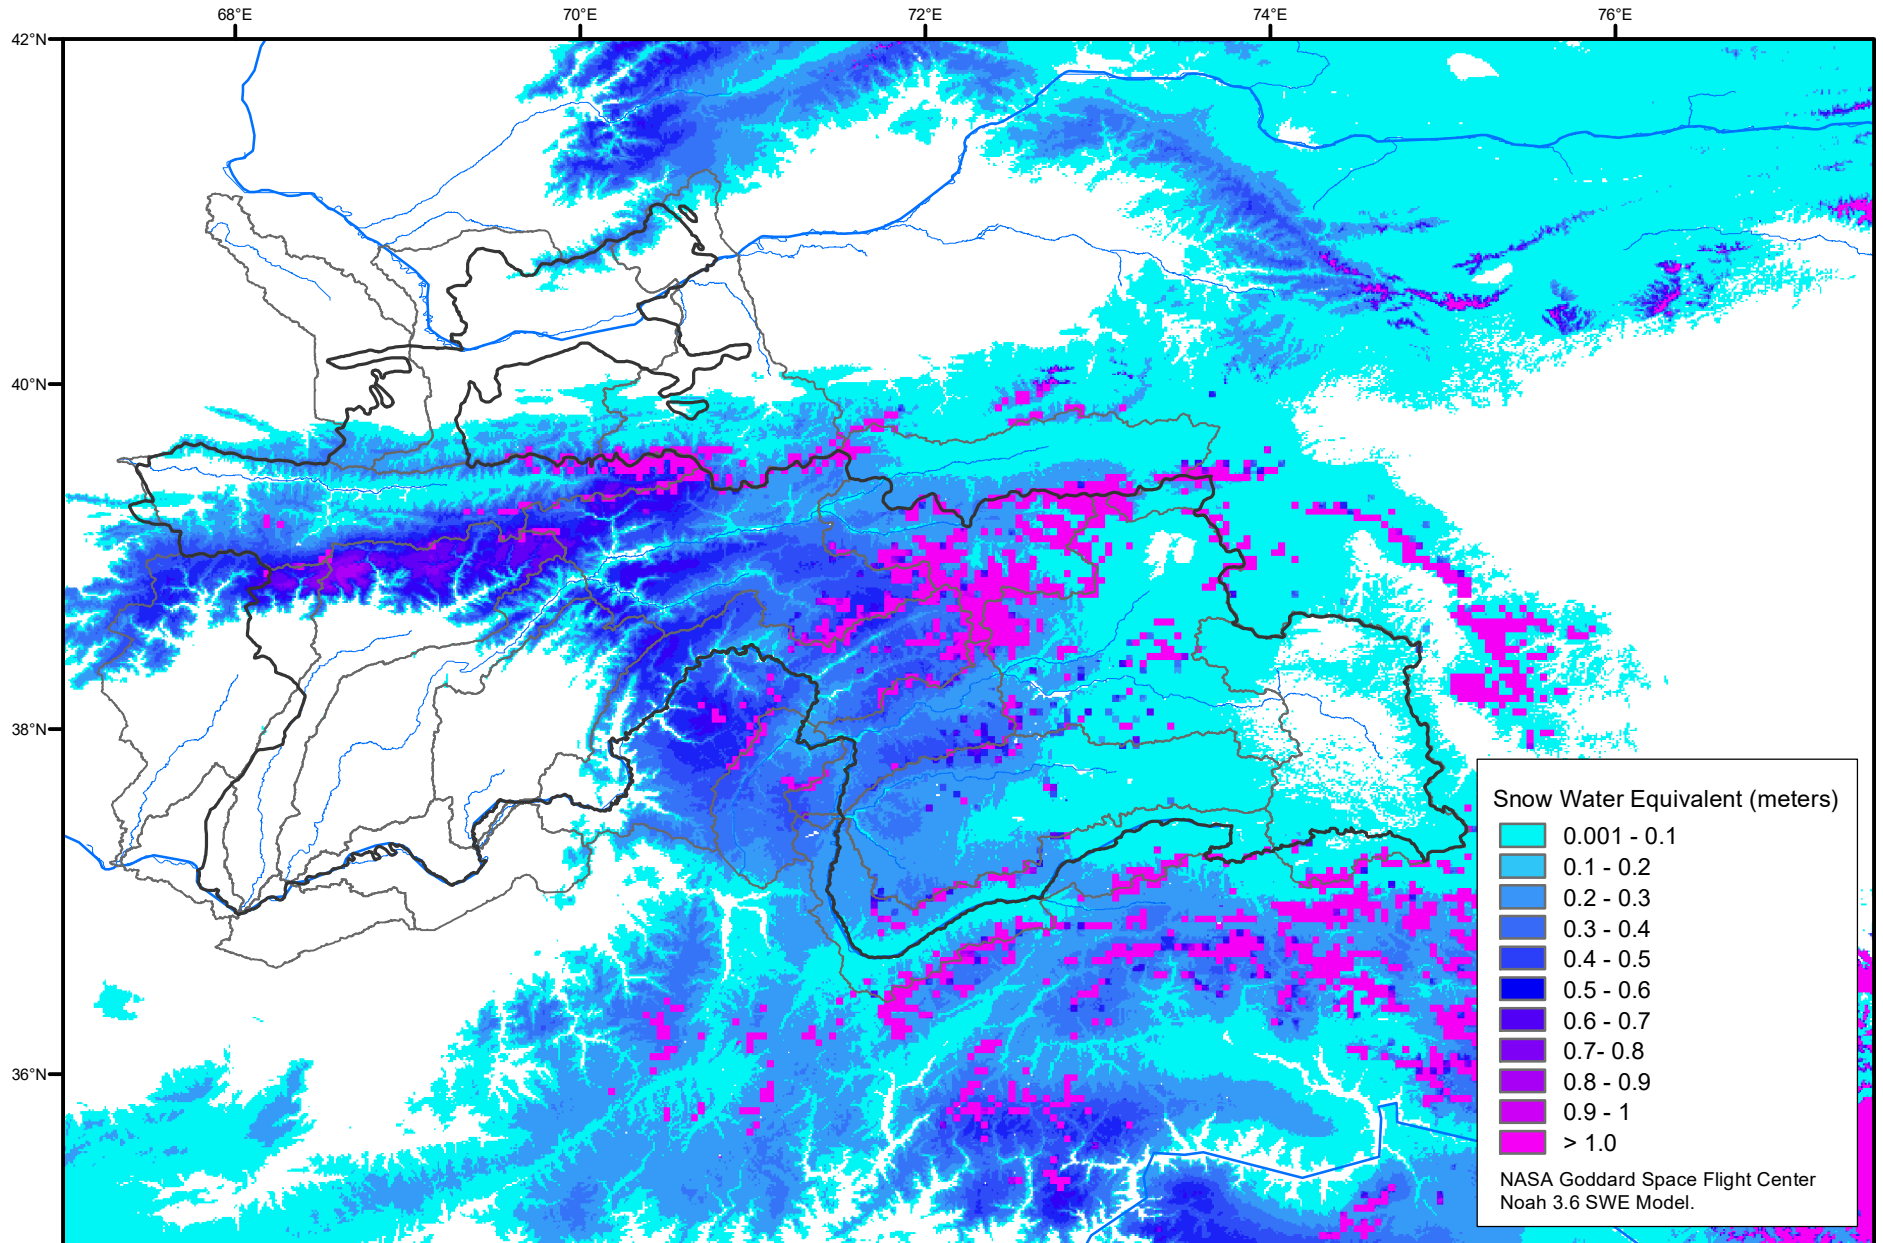

# Snow Water Equivalent by Basin

March 07, 2022

Map created by USGS/EROS