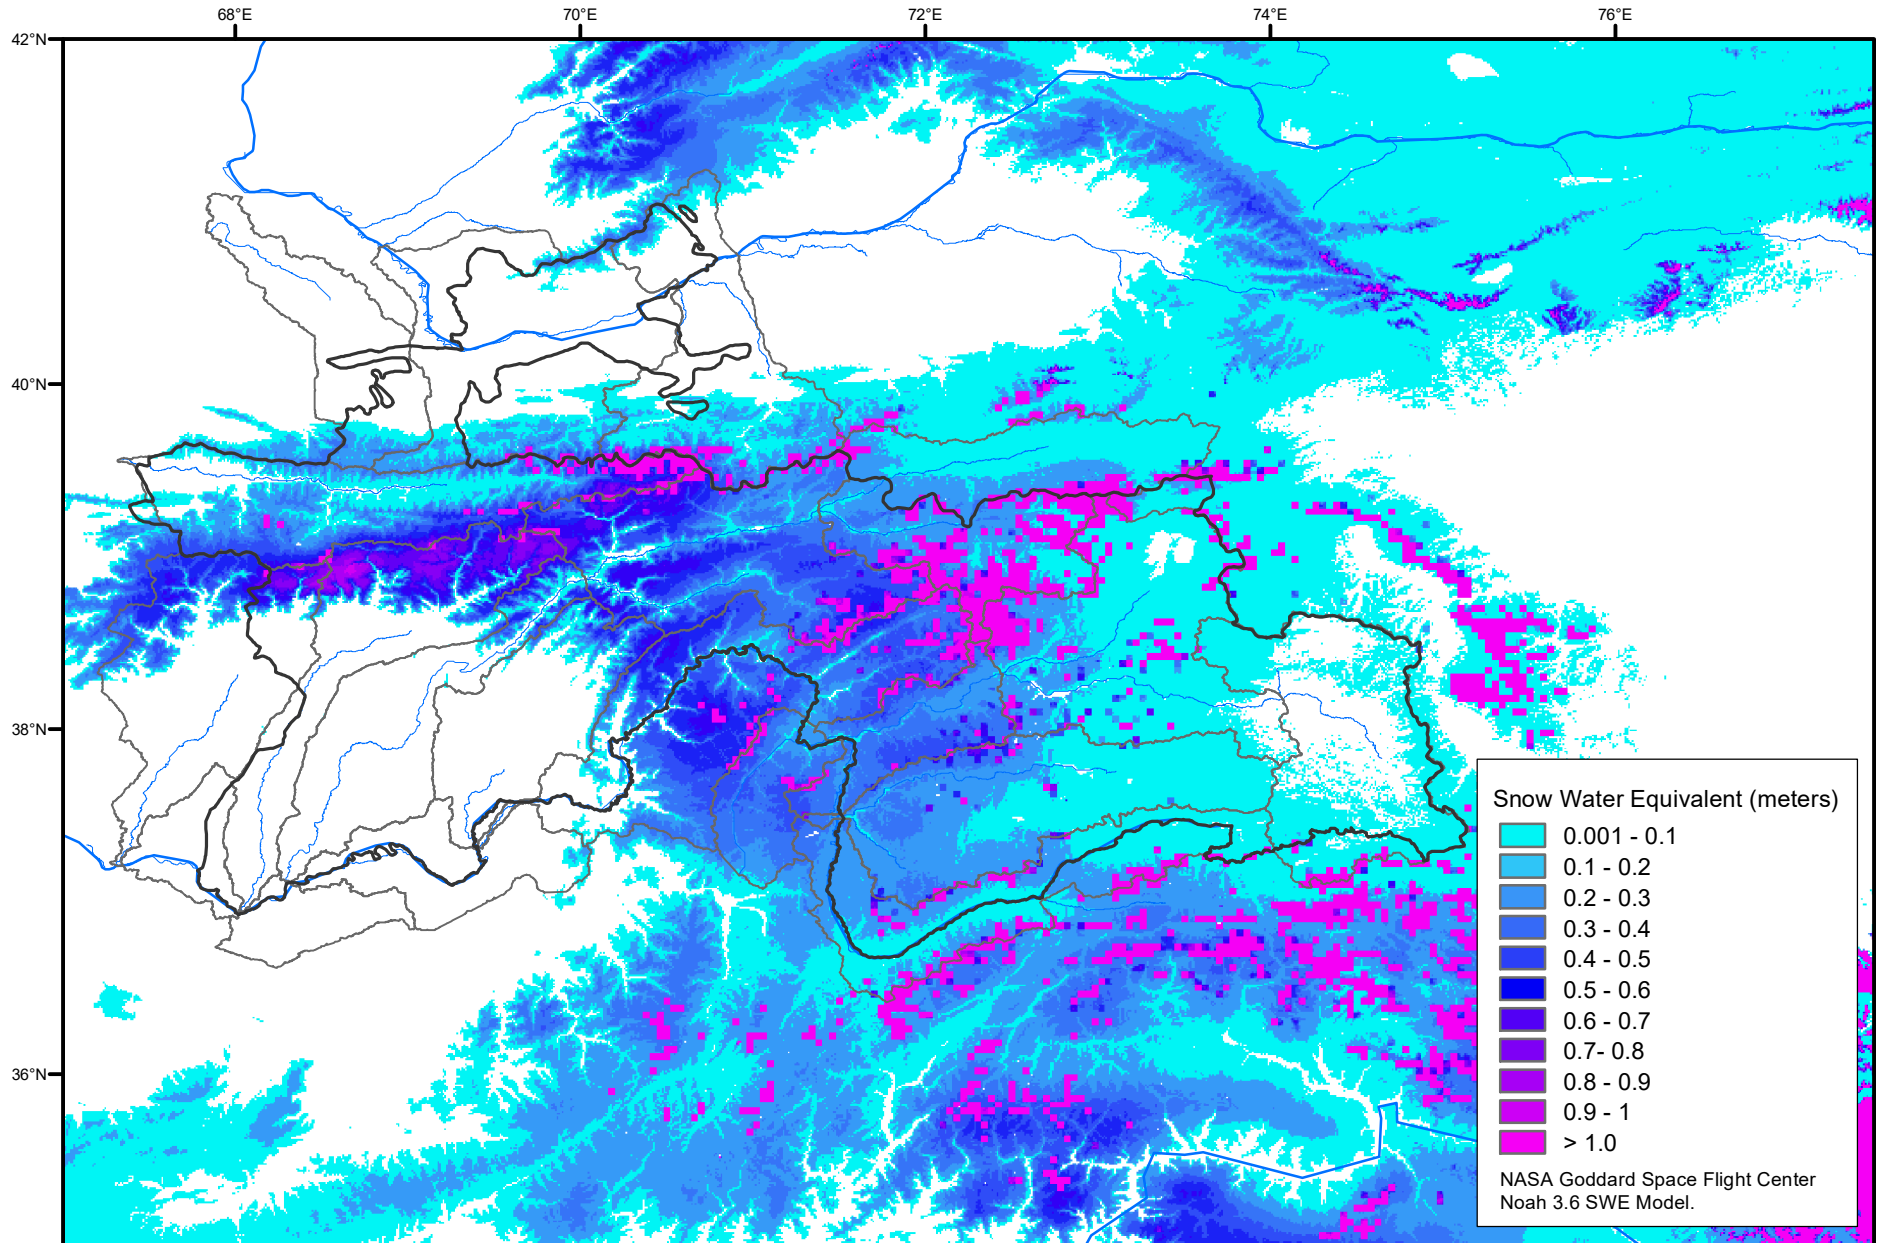

Snow Water Equivalent by Basin

March 08, 2022

Map created by USGS/EROS