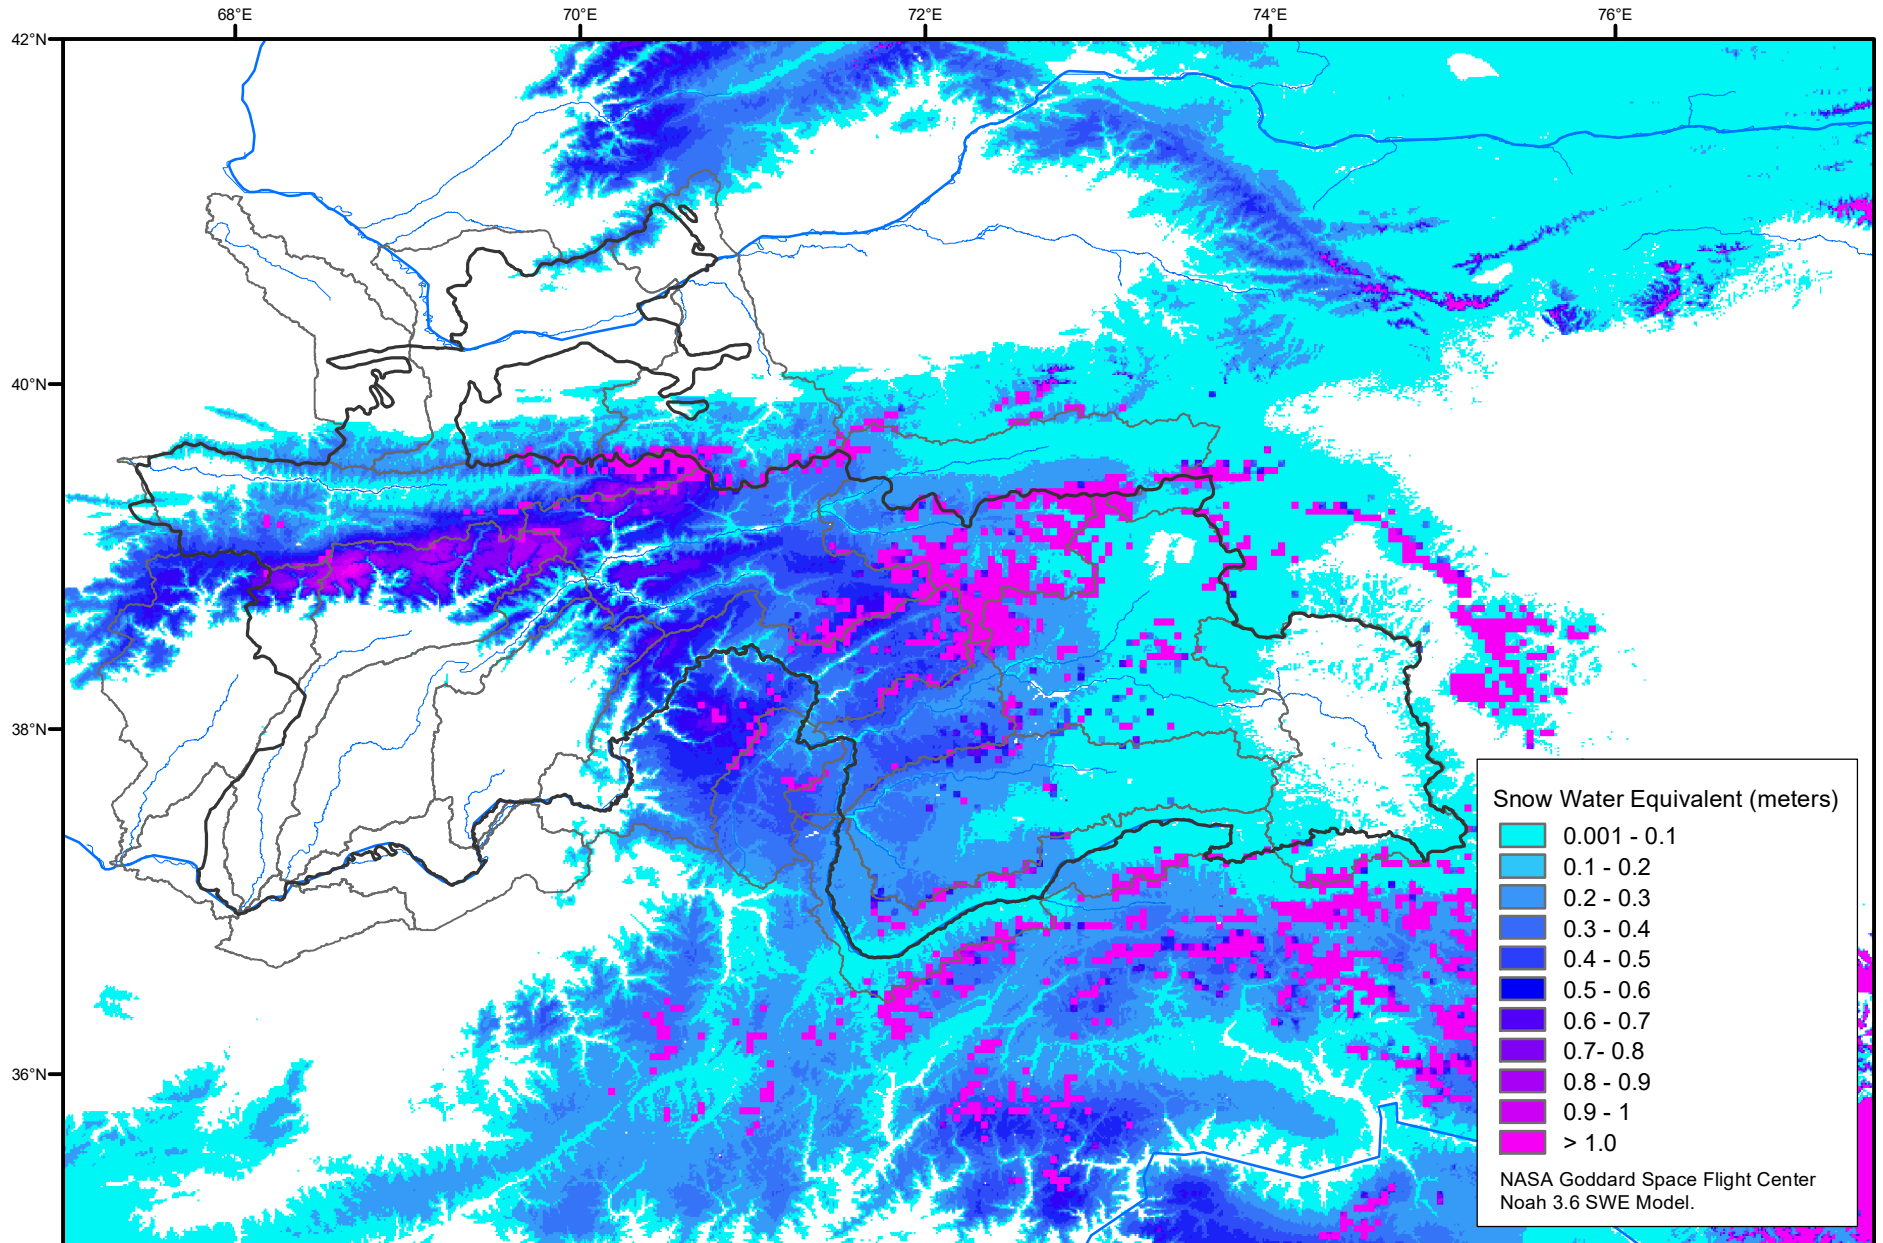

Snow Water Equivalent by Basin

March 11, 2022

Map created by USGS/EROS