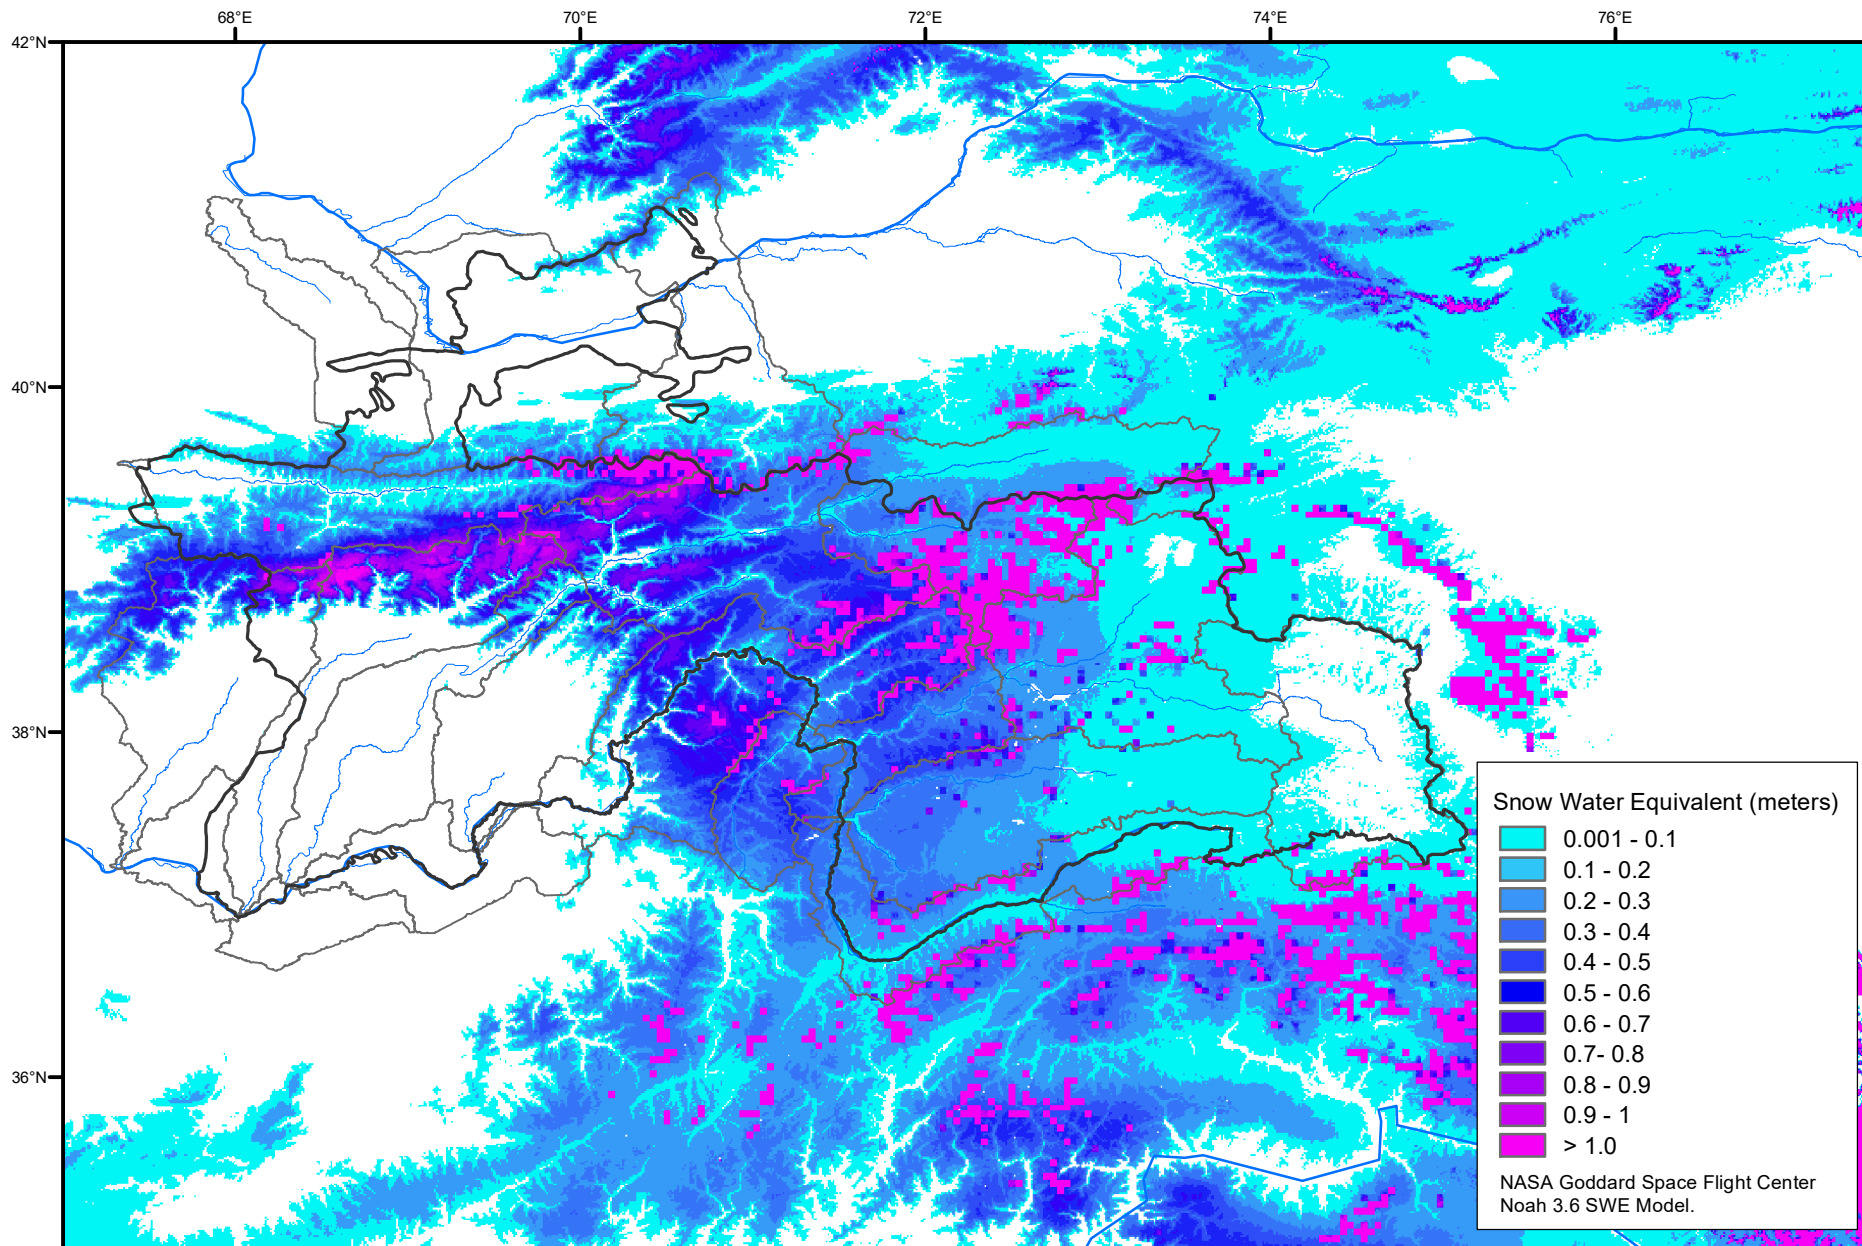

# Snow Water Equivalent by Basin

March 13, 2022

Map created by USGS/EROS