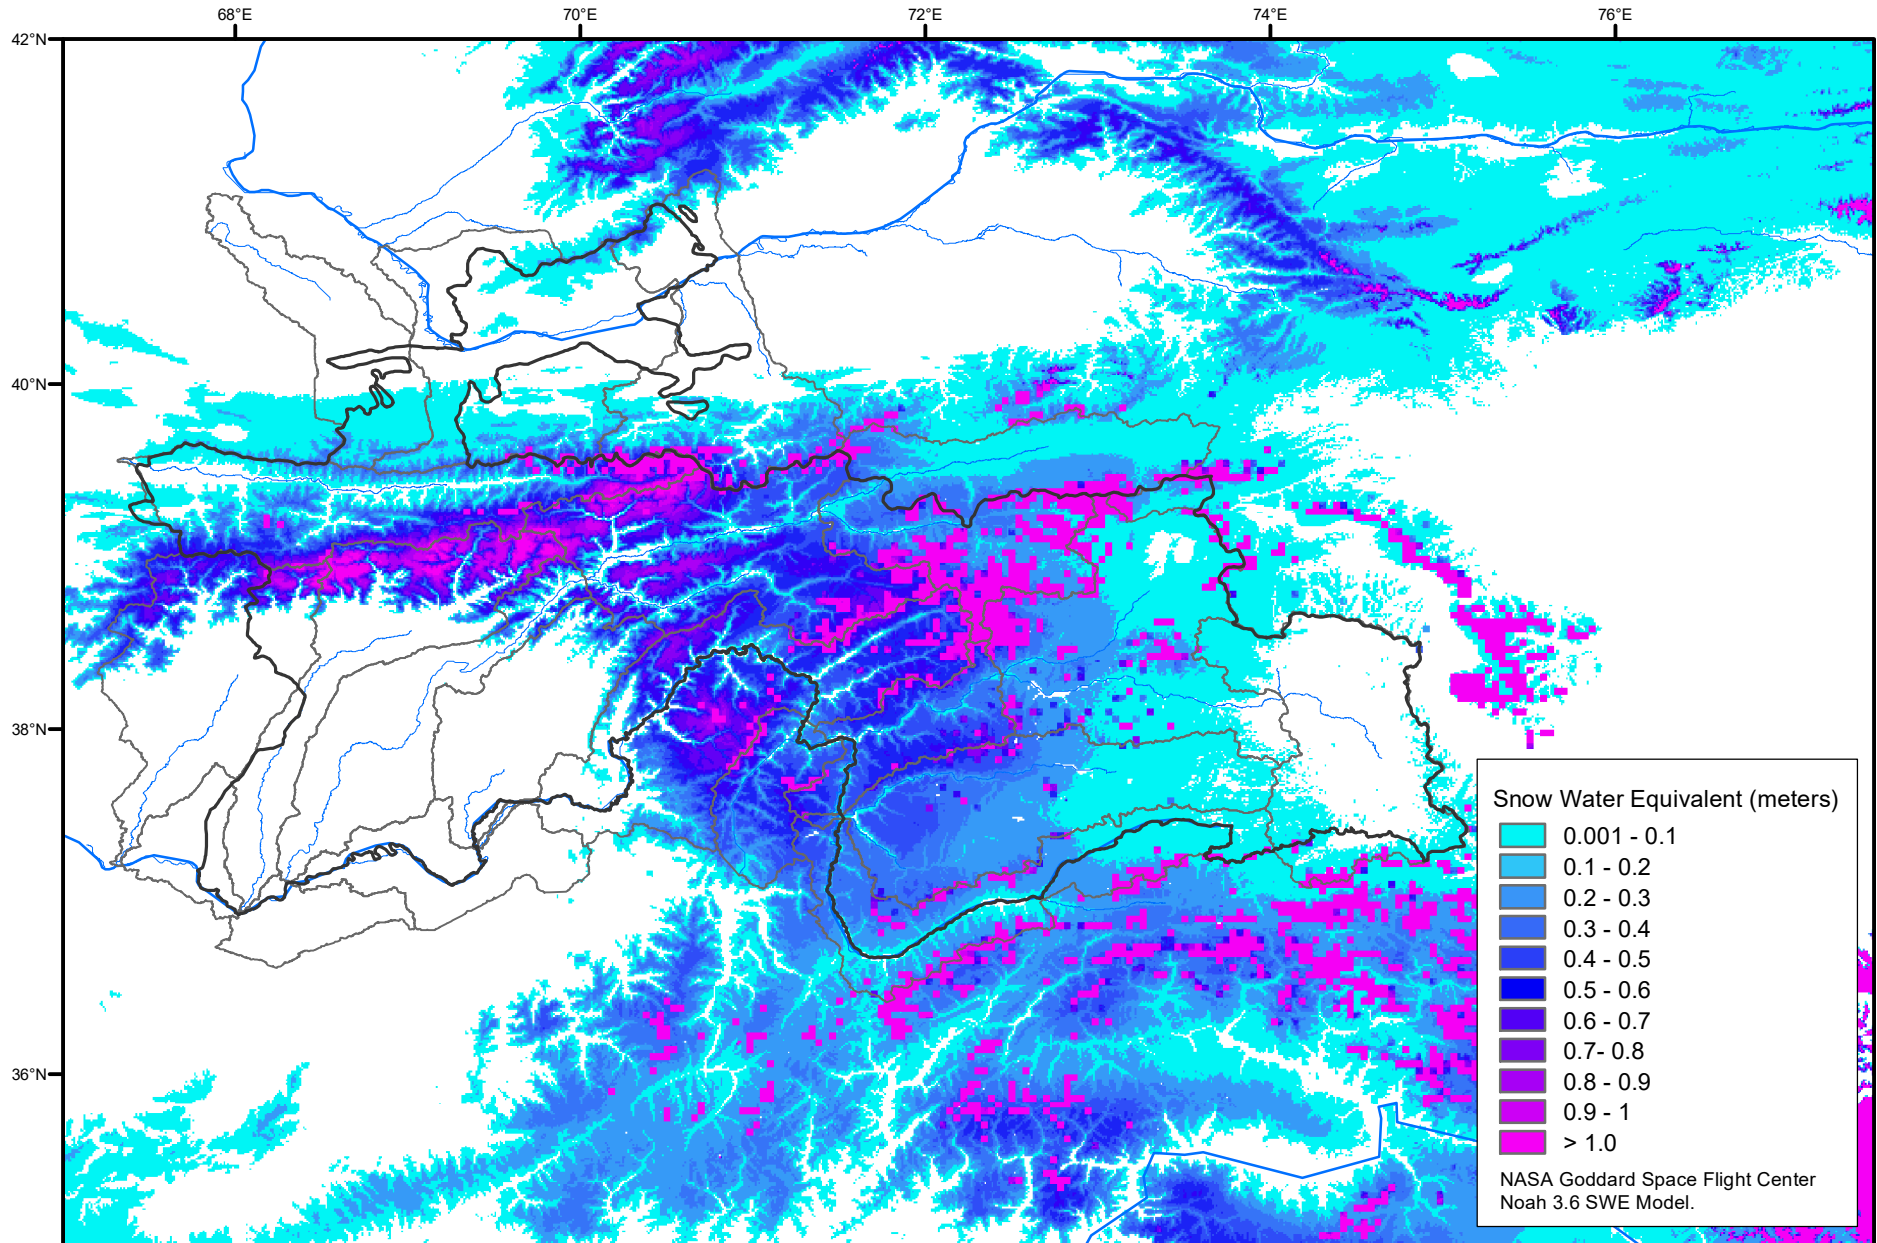

Snow Water Equivalent by Basin

March 18, 2022

Map created by USGS/EROS