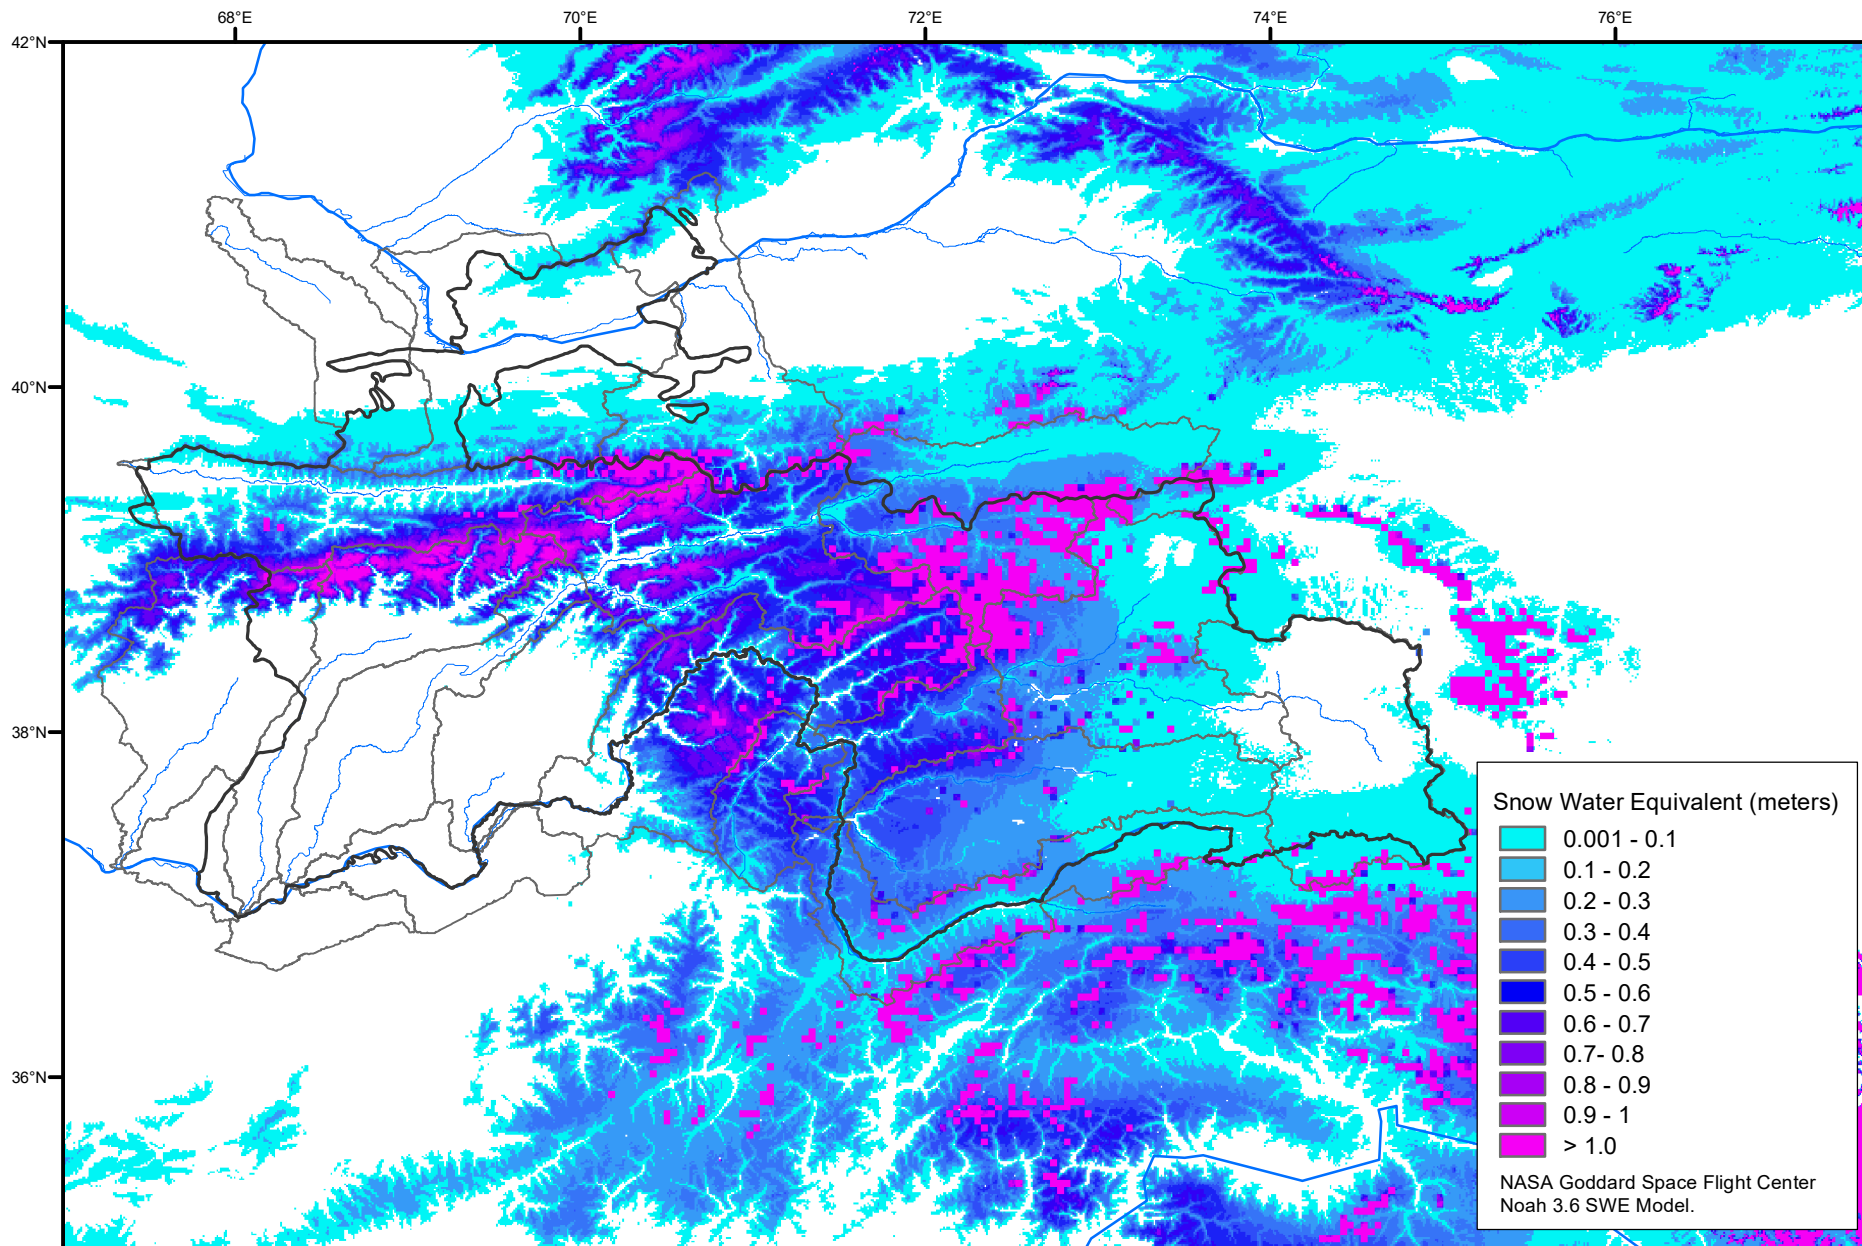

Snow Water Equivalent by Basin

March 24, 2022

Map created by USGS/EROS