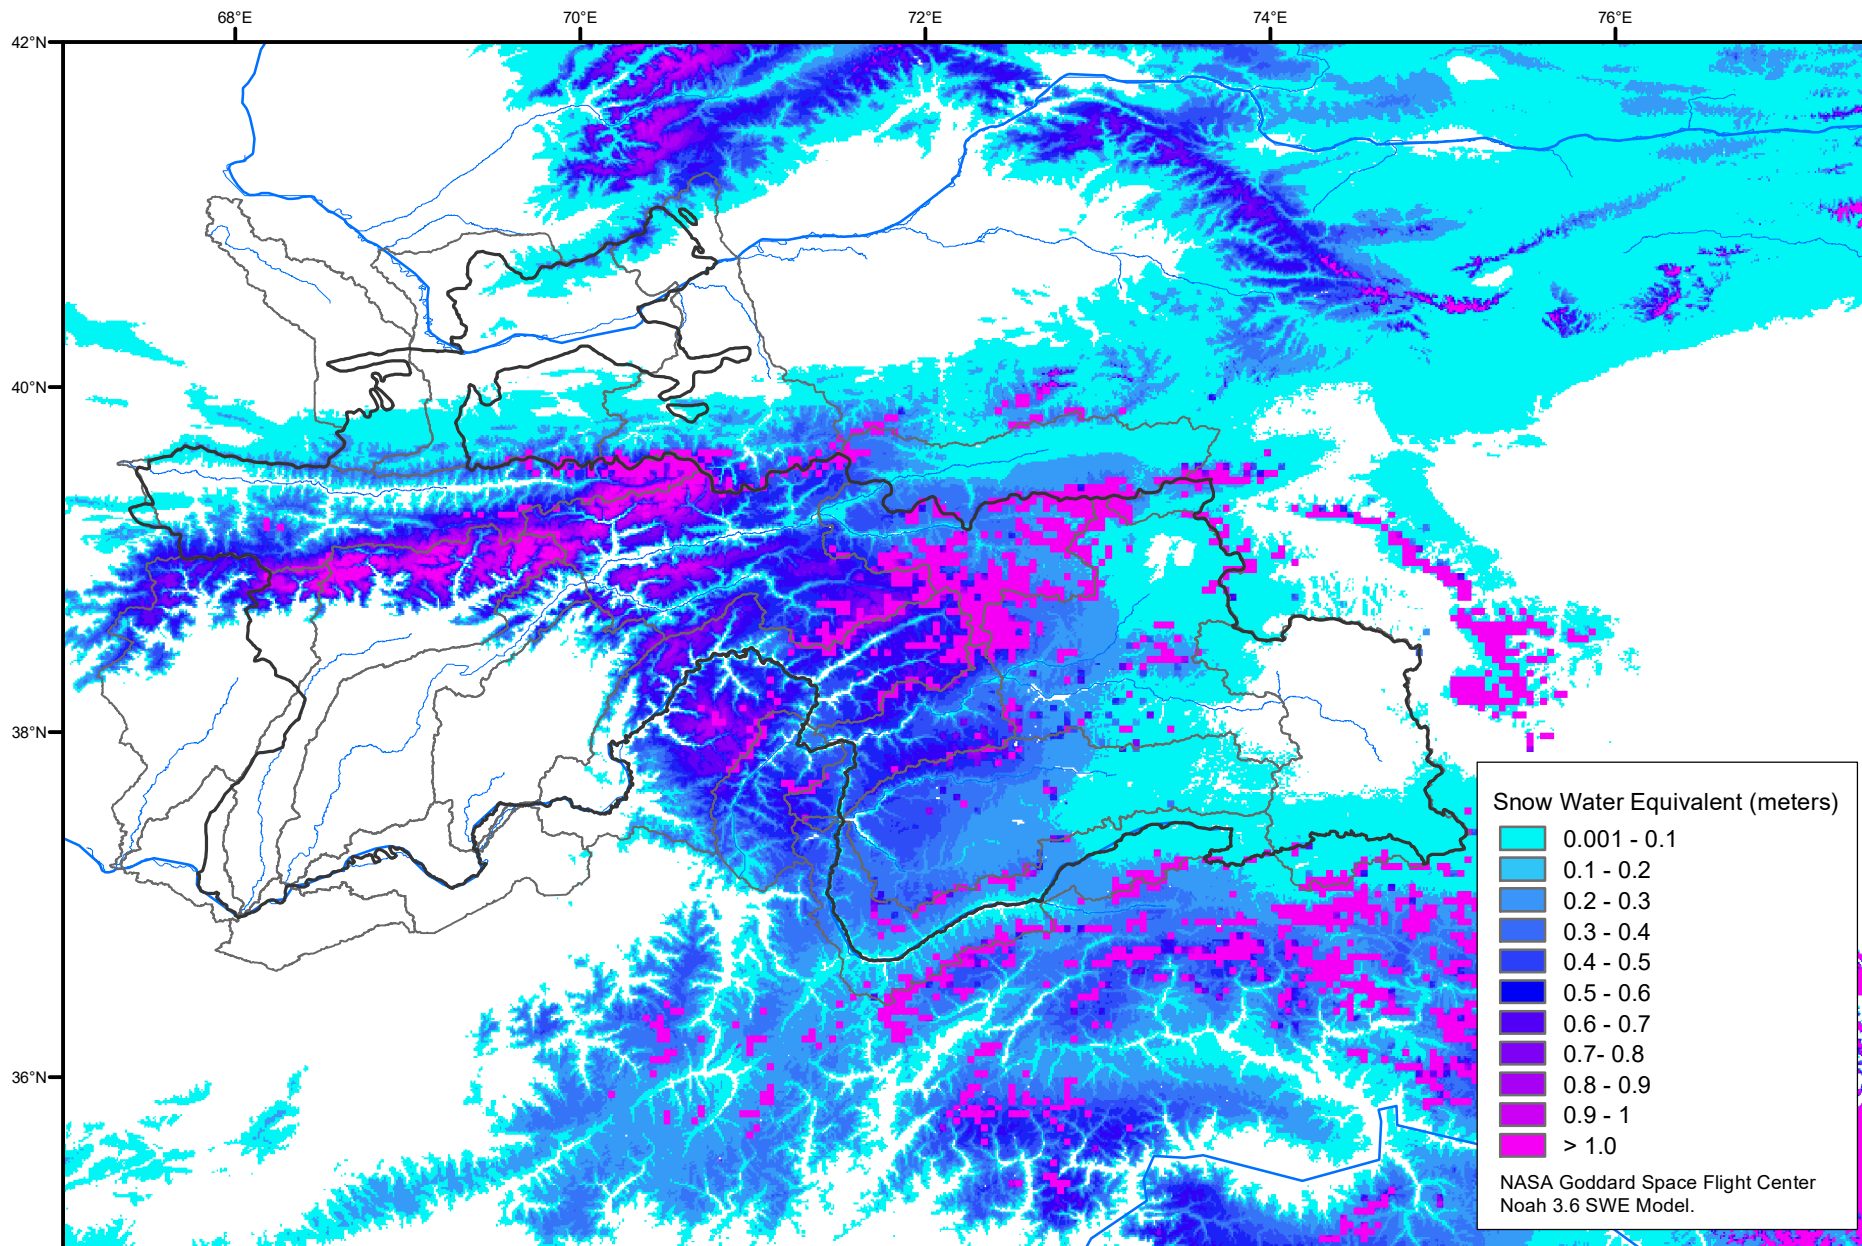

# Snow Water Equivalent by Basin

March 25, 2022

Map created by USGS/EROS