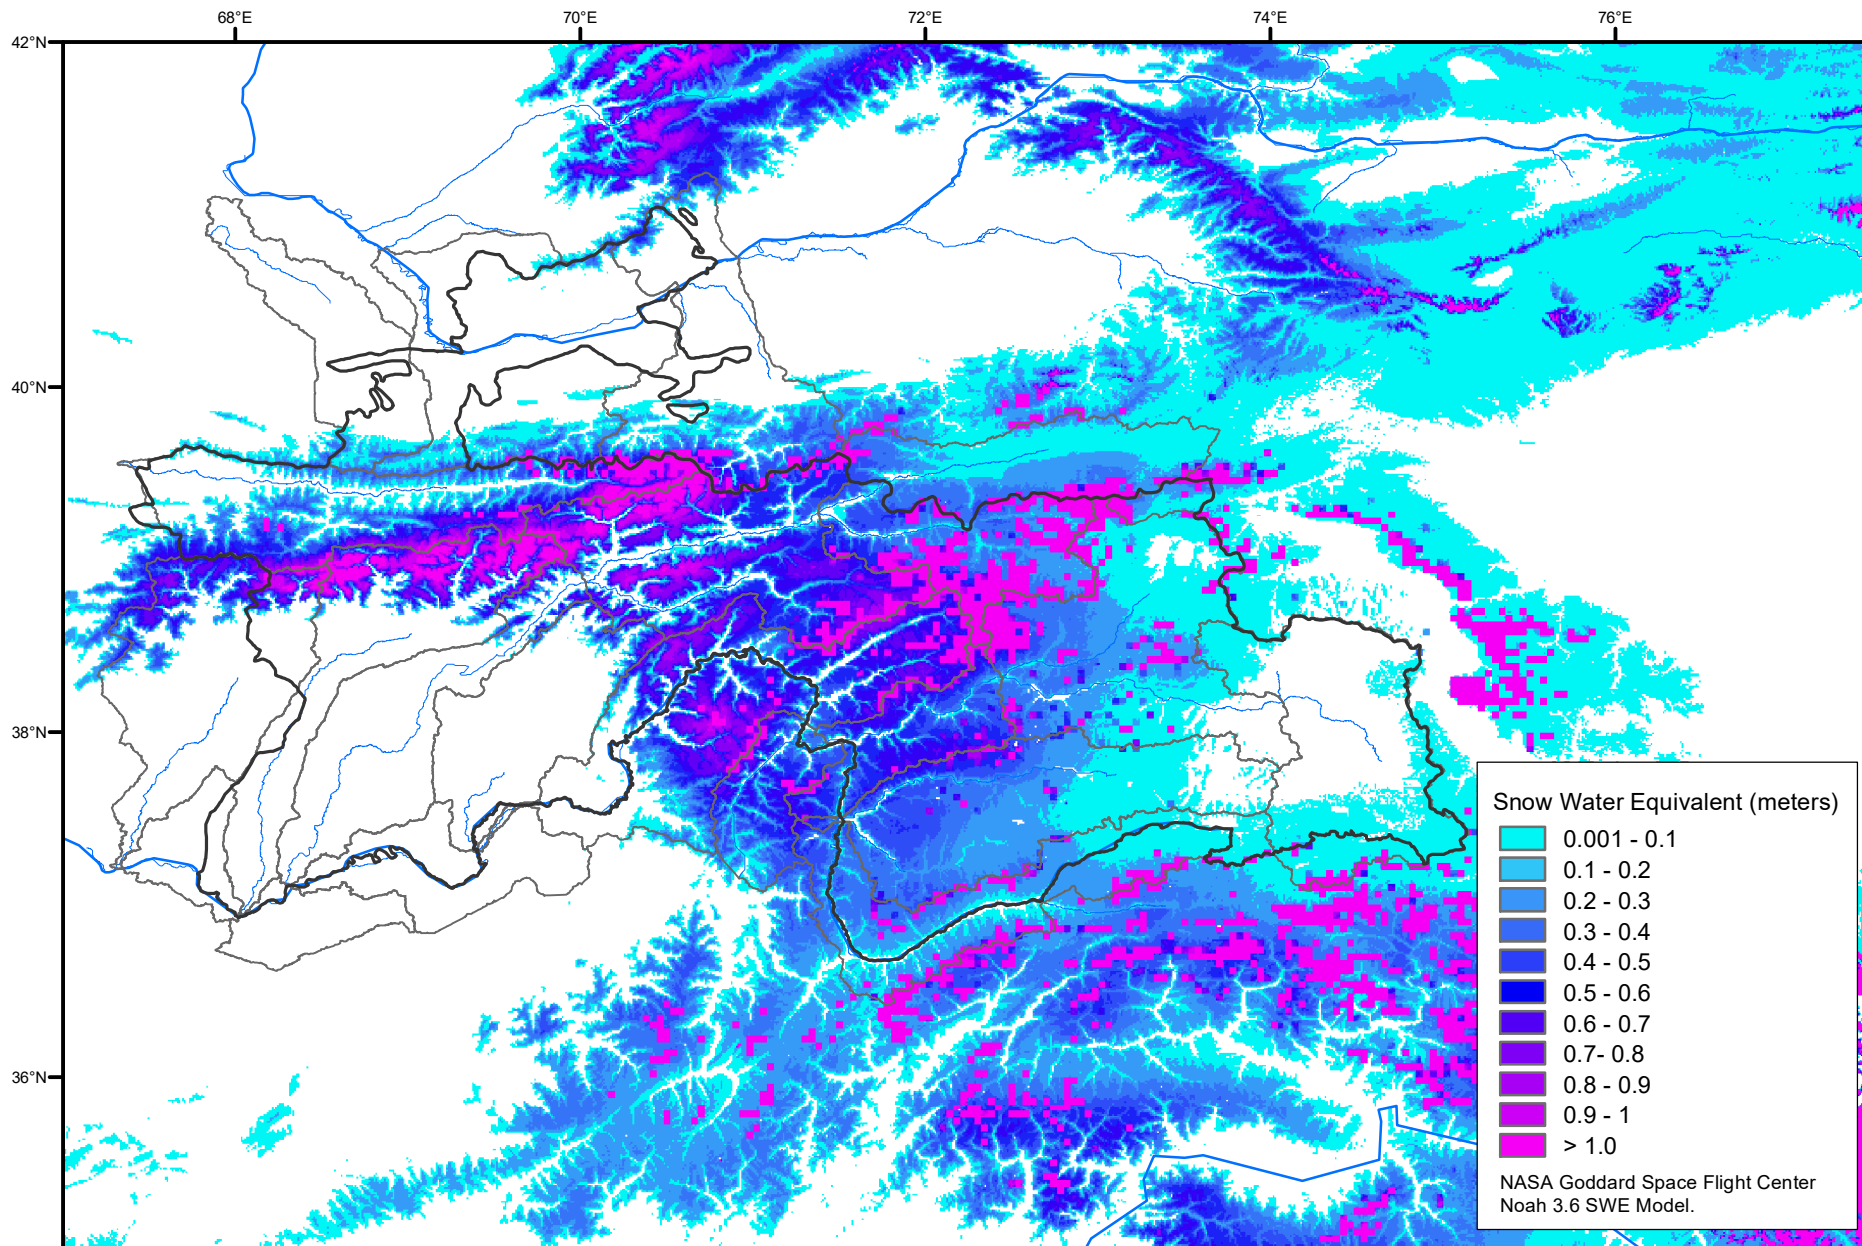

Snow Water Equivalent by Basin

April 02, 2022

Map created by USGS/EROS