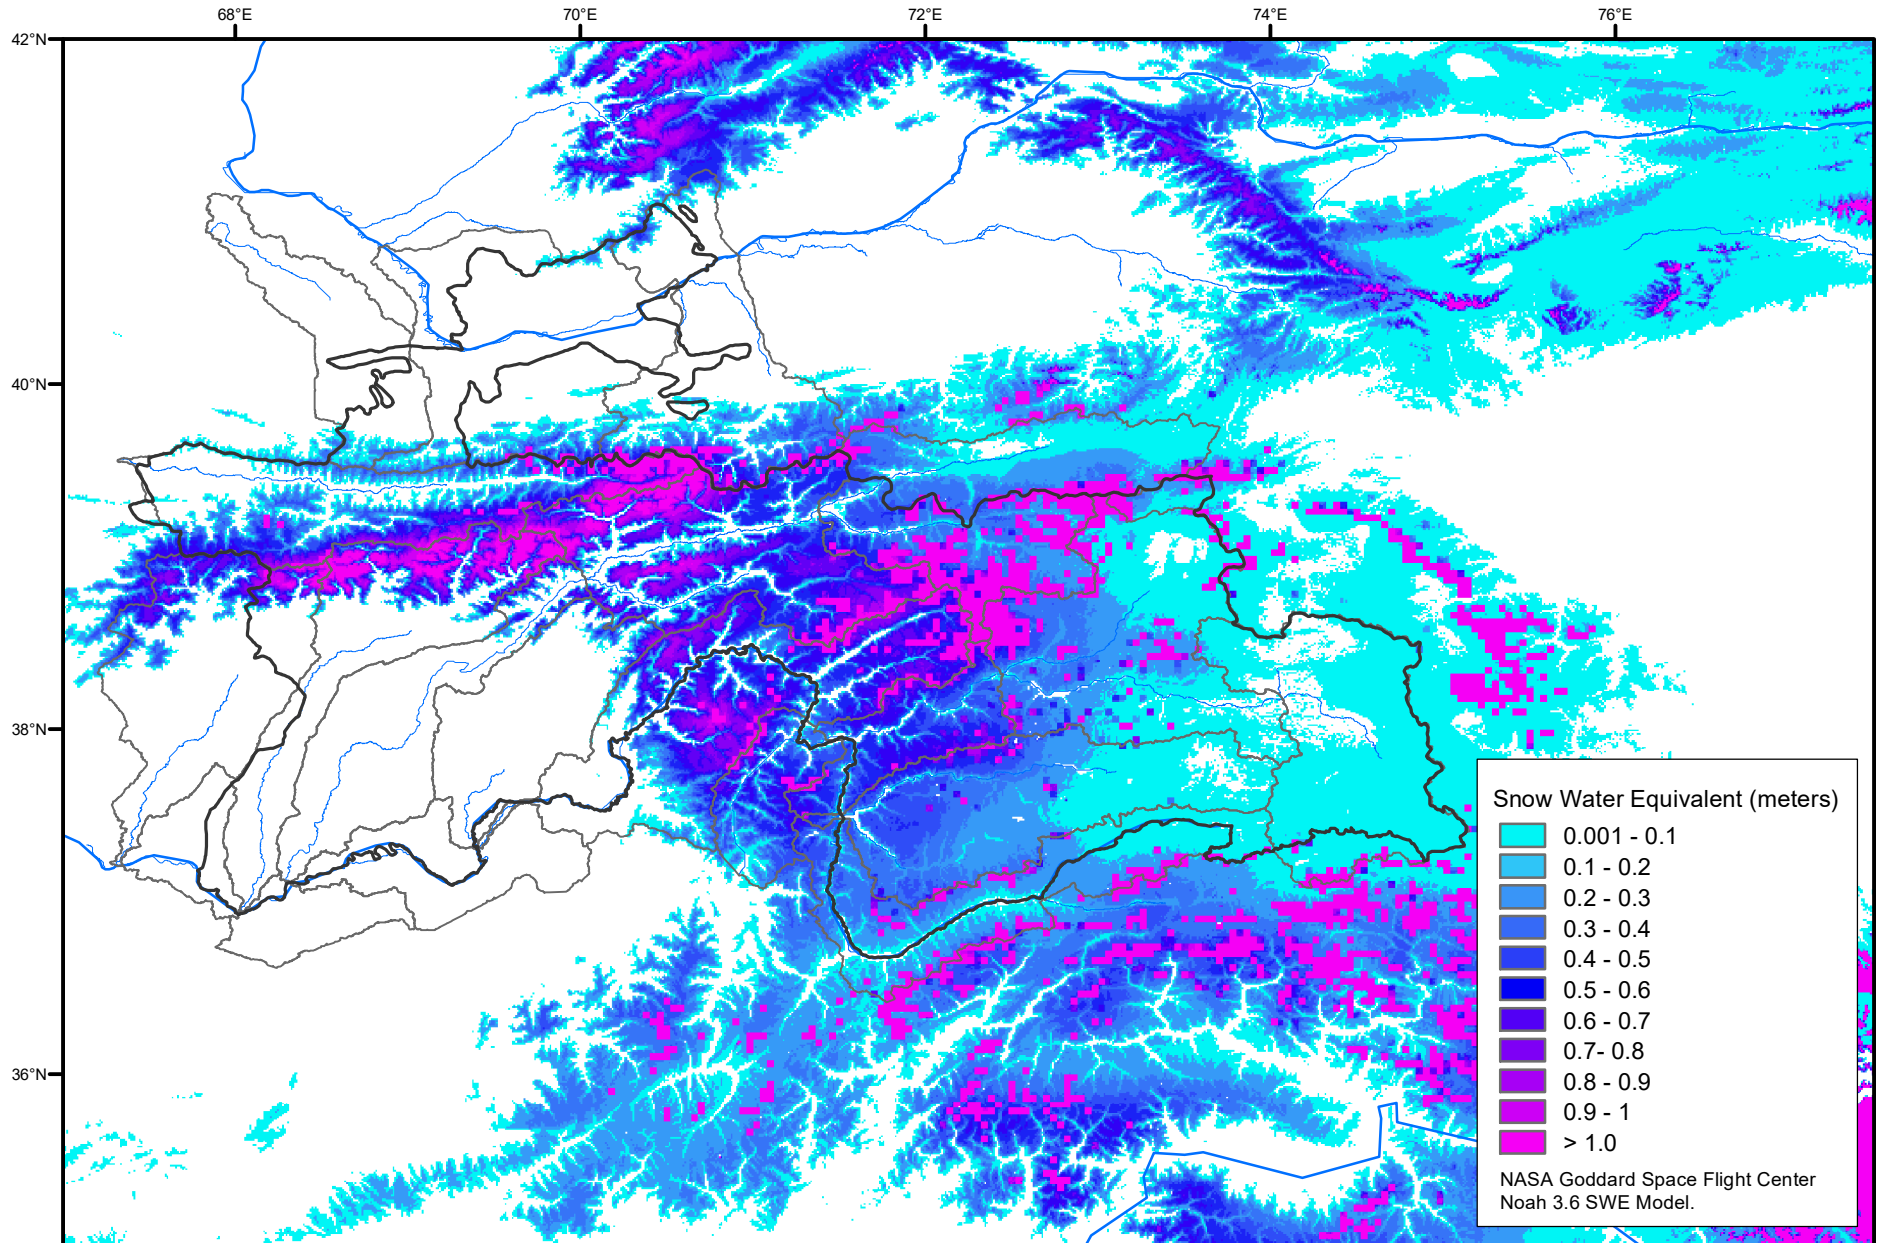

# Snow Water Equivalent by Basin

April 05, 2022

Map created by USGS/EROS