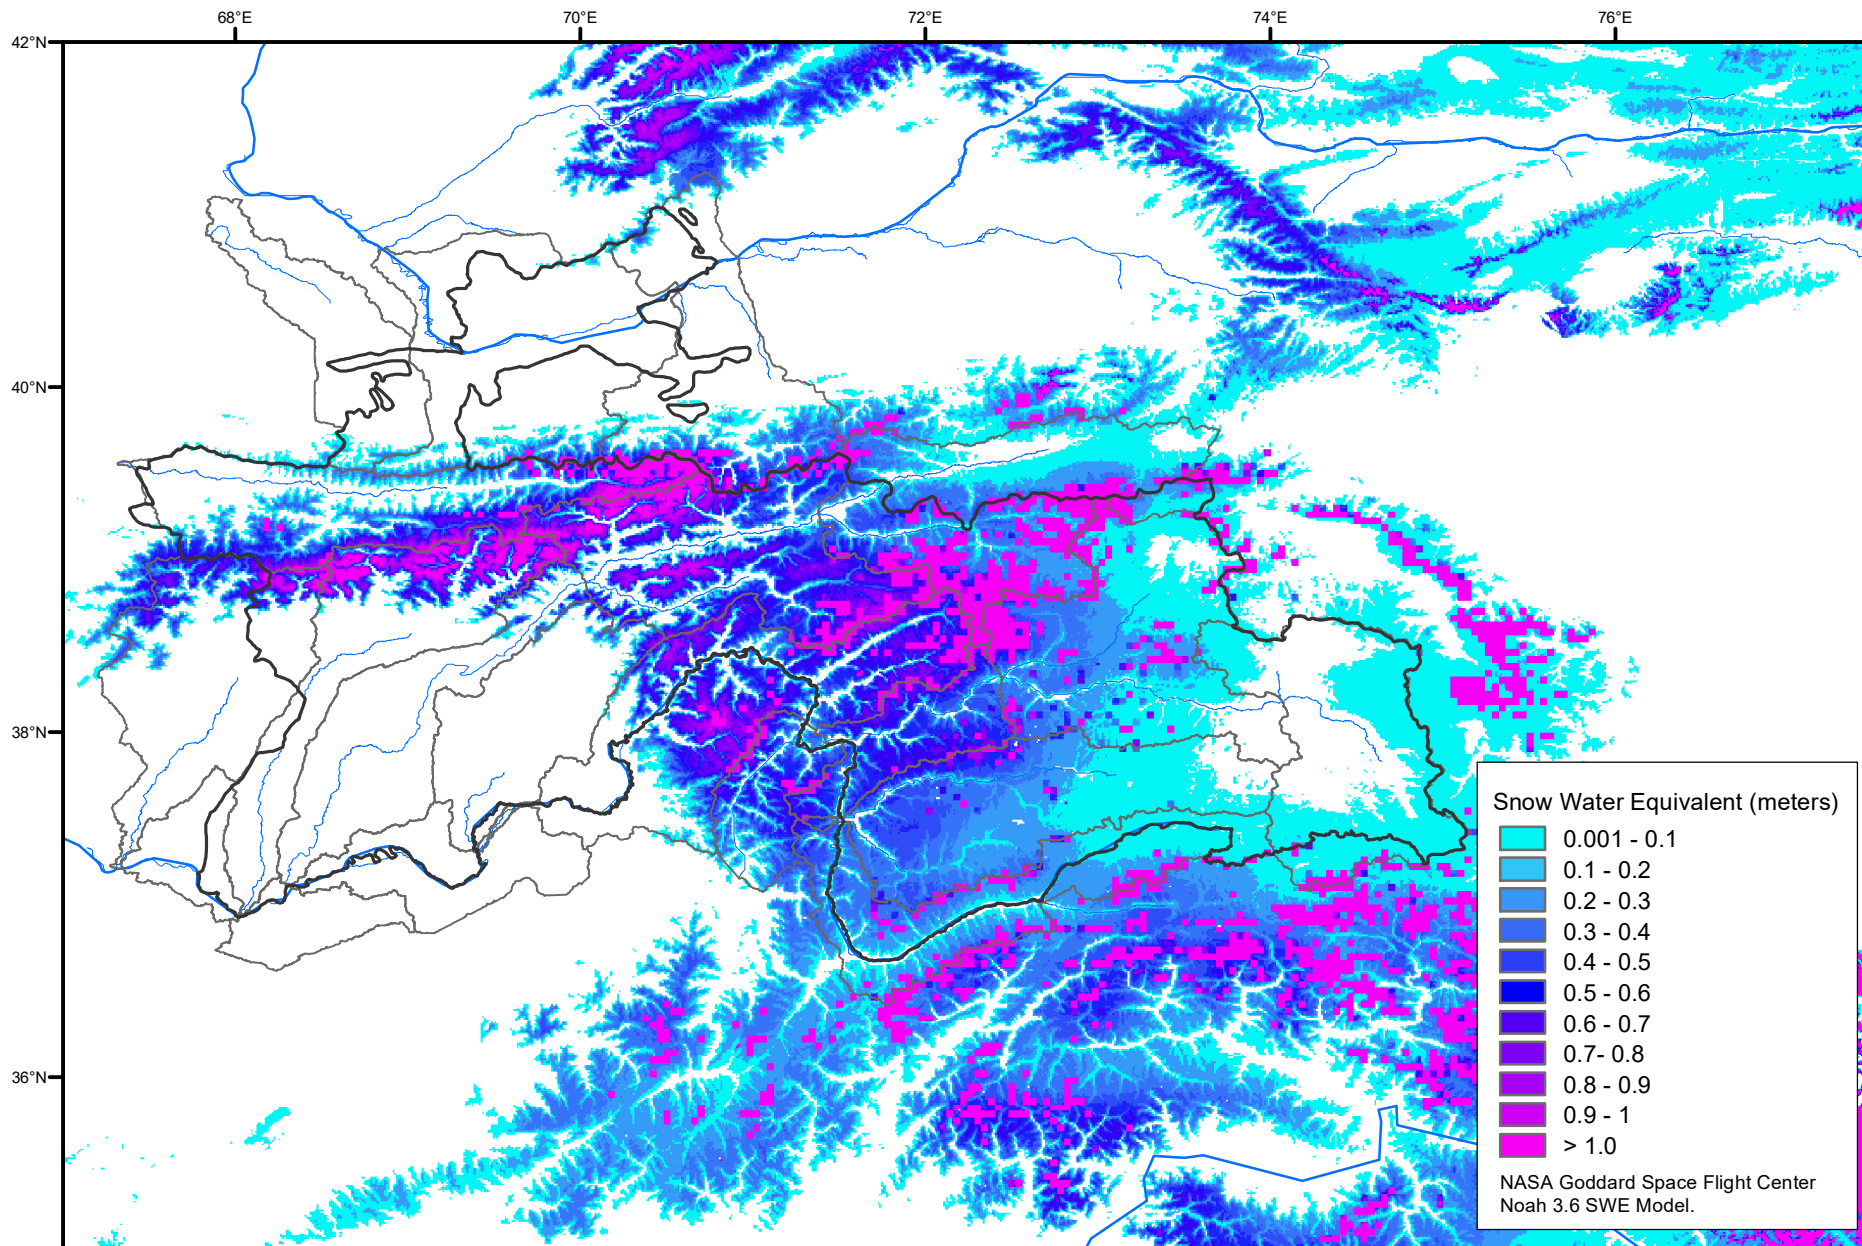

Snow Water Equivalent by Basin

April 14, 2022

Map created by USGS/EROS