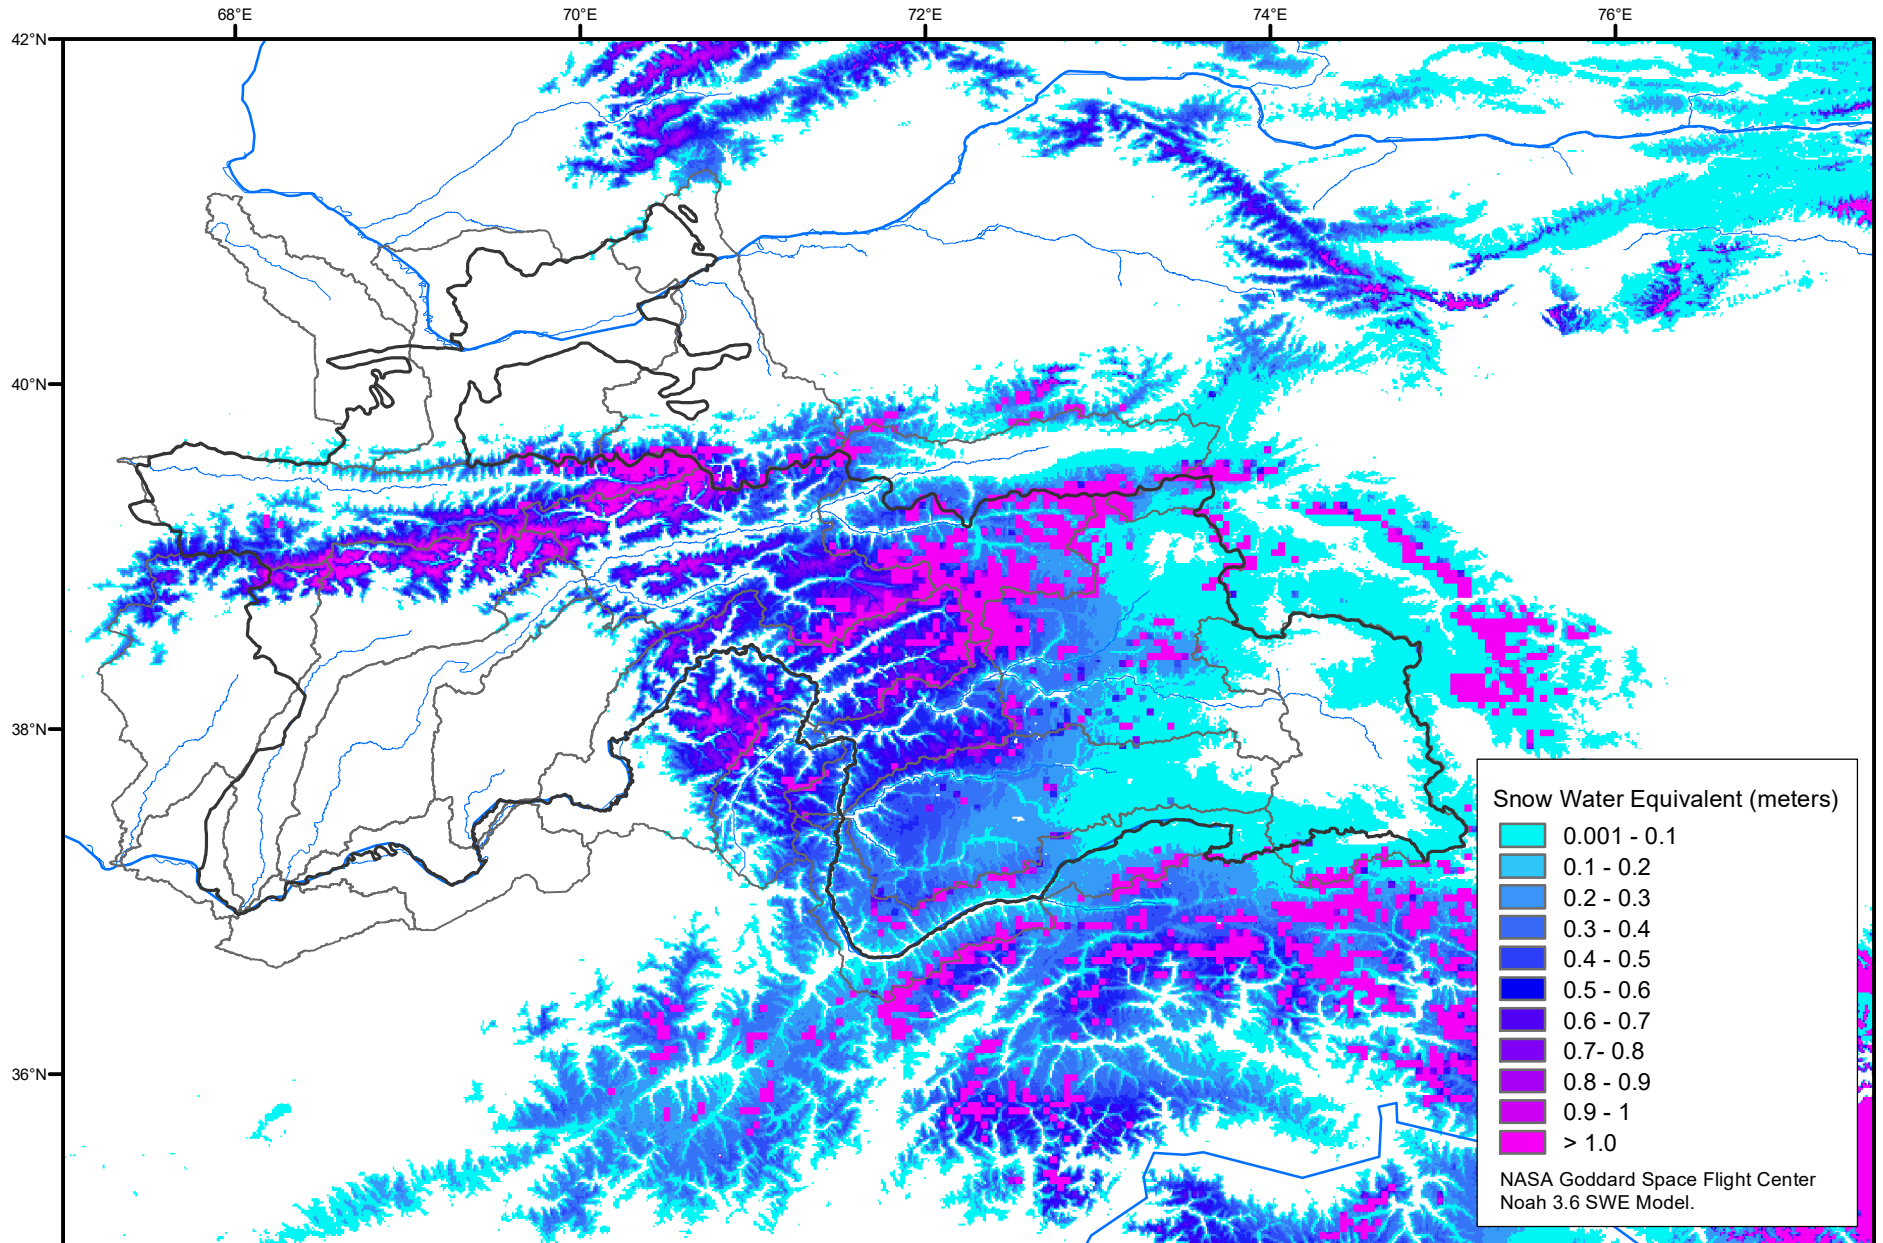

# Snow Water Equivalent by Basin

April 23, 2022

Map created by USGS/EROS