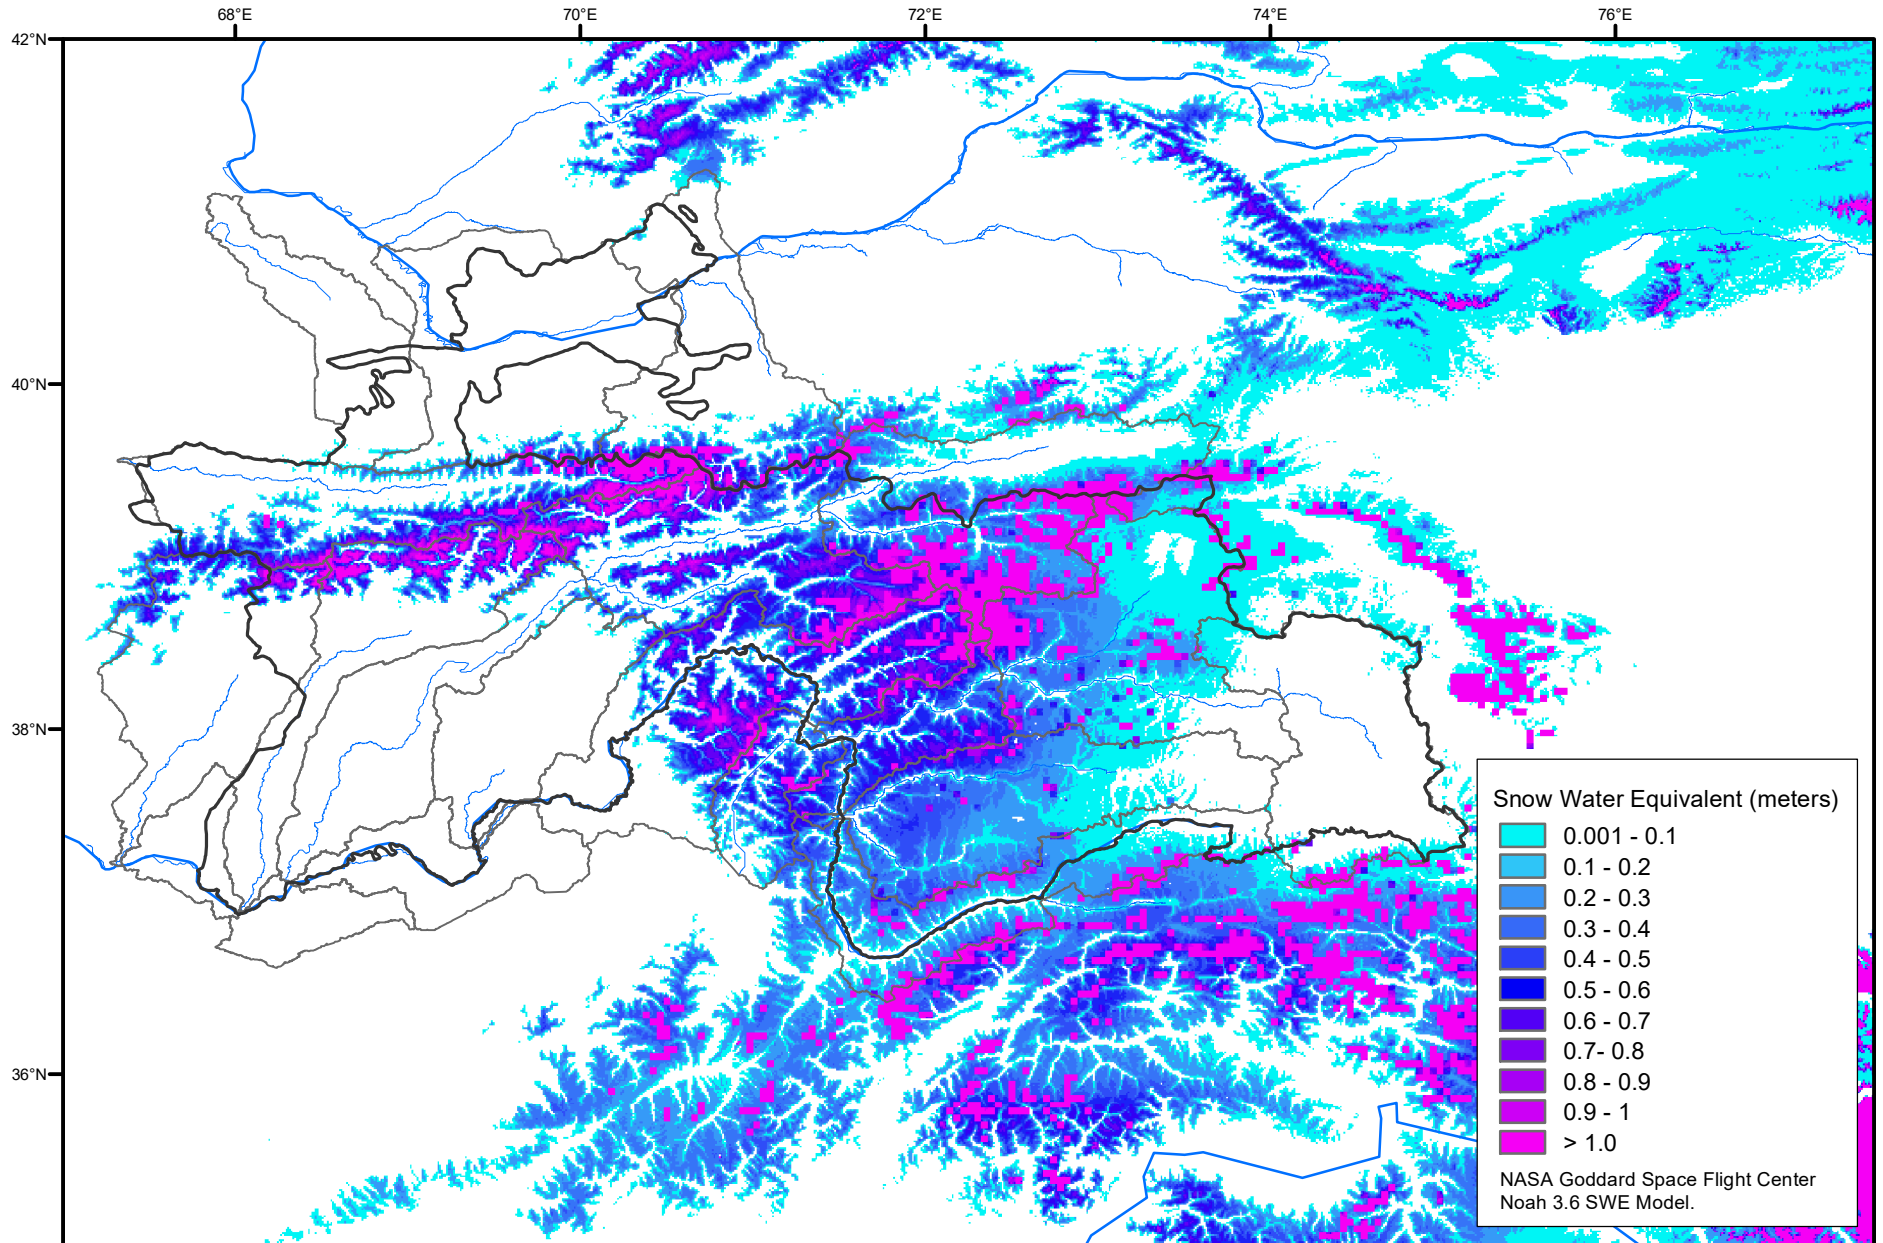

# Snow Water Equivalent by Basin

April 29, 2022

Map created by USGS/EROS