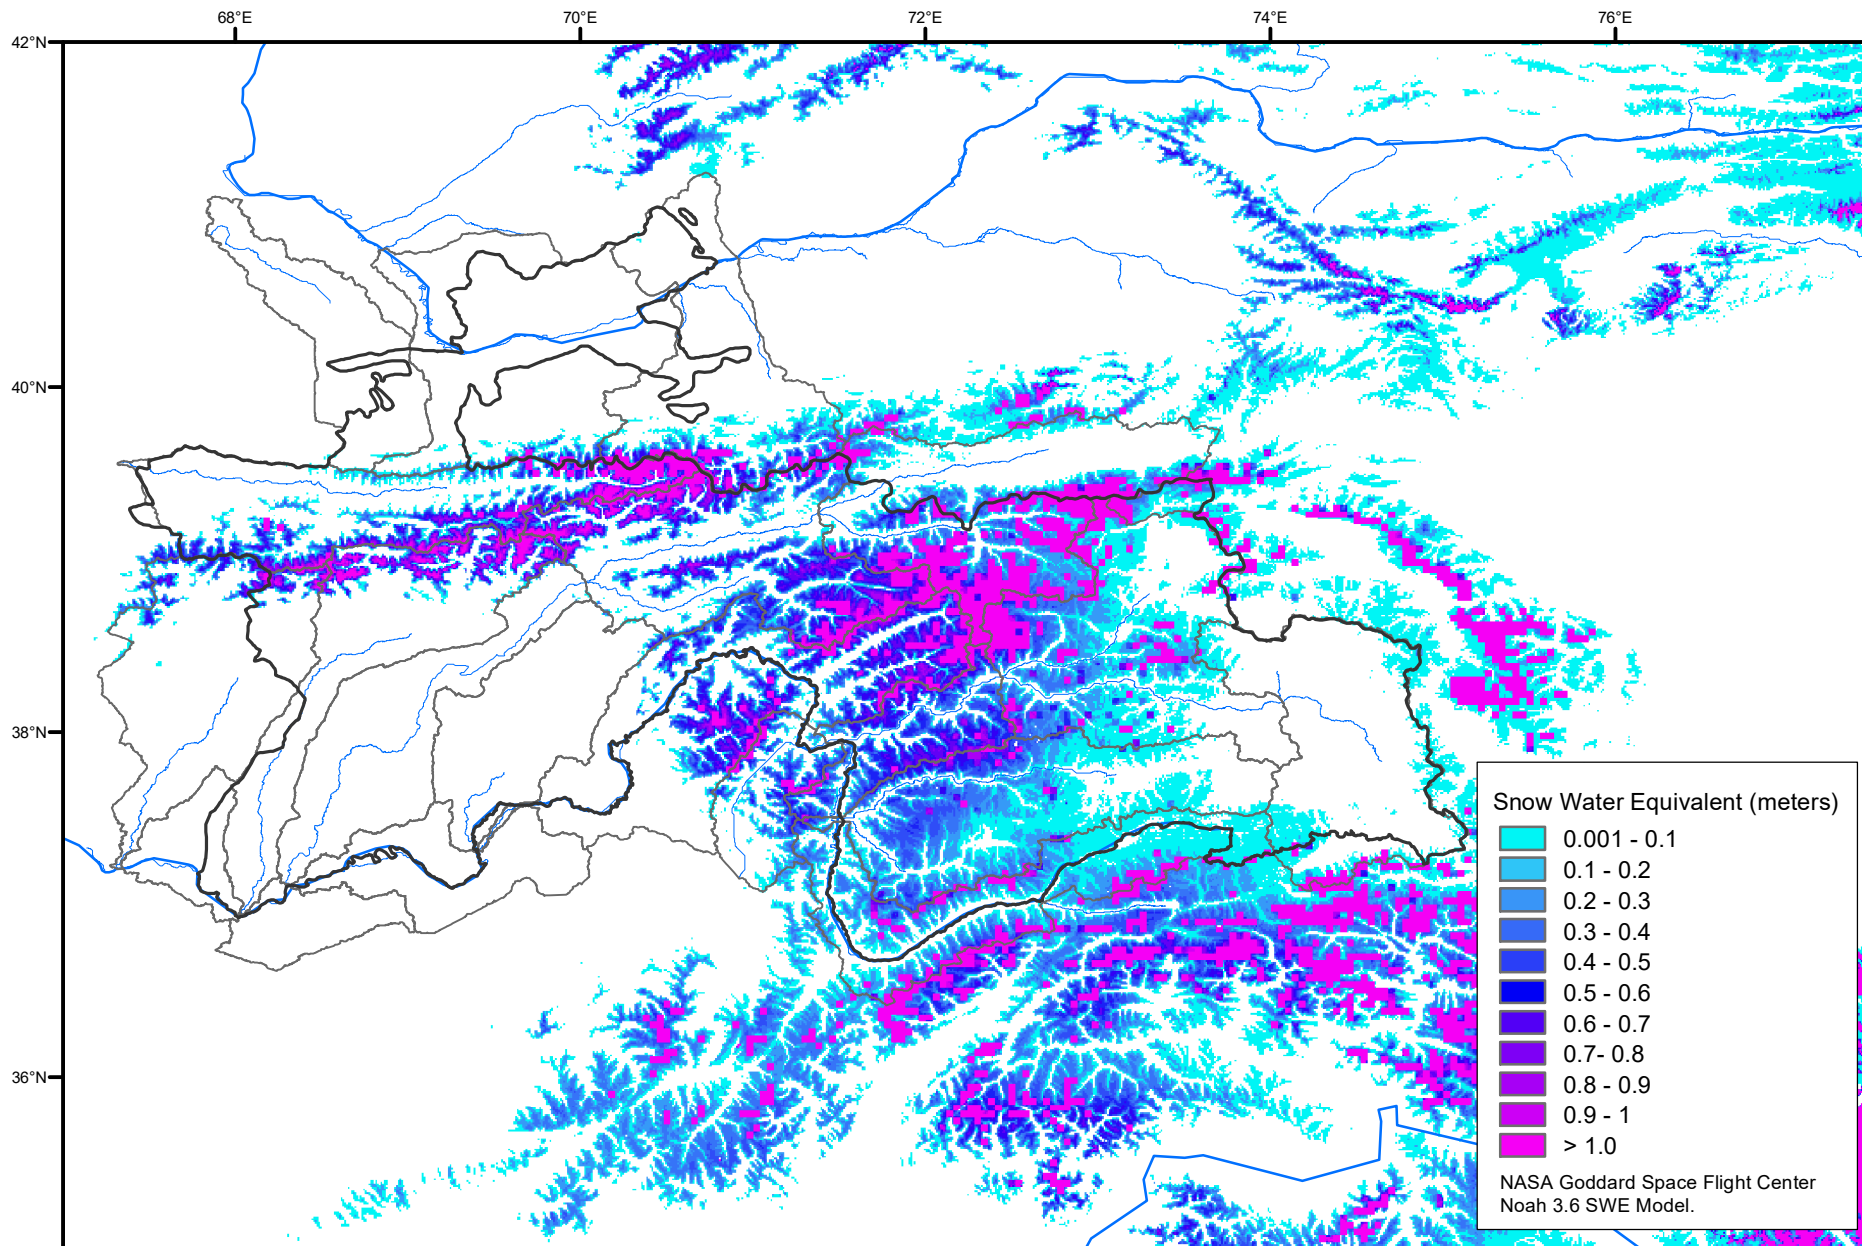

Snow Water Equivalent by Basin

May 17, 2022

Map created by USGS/EROS