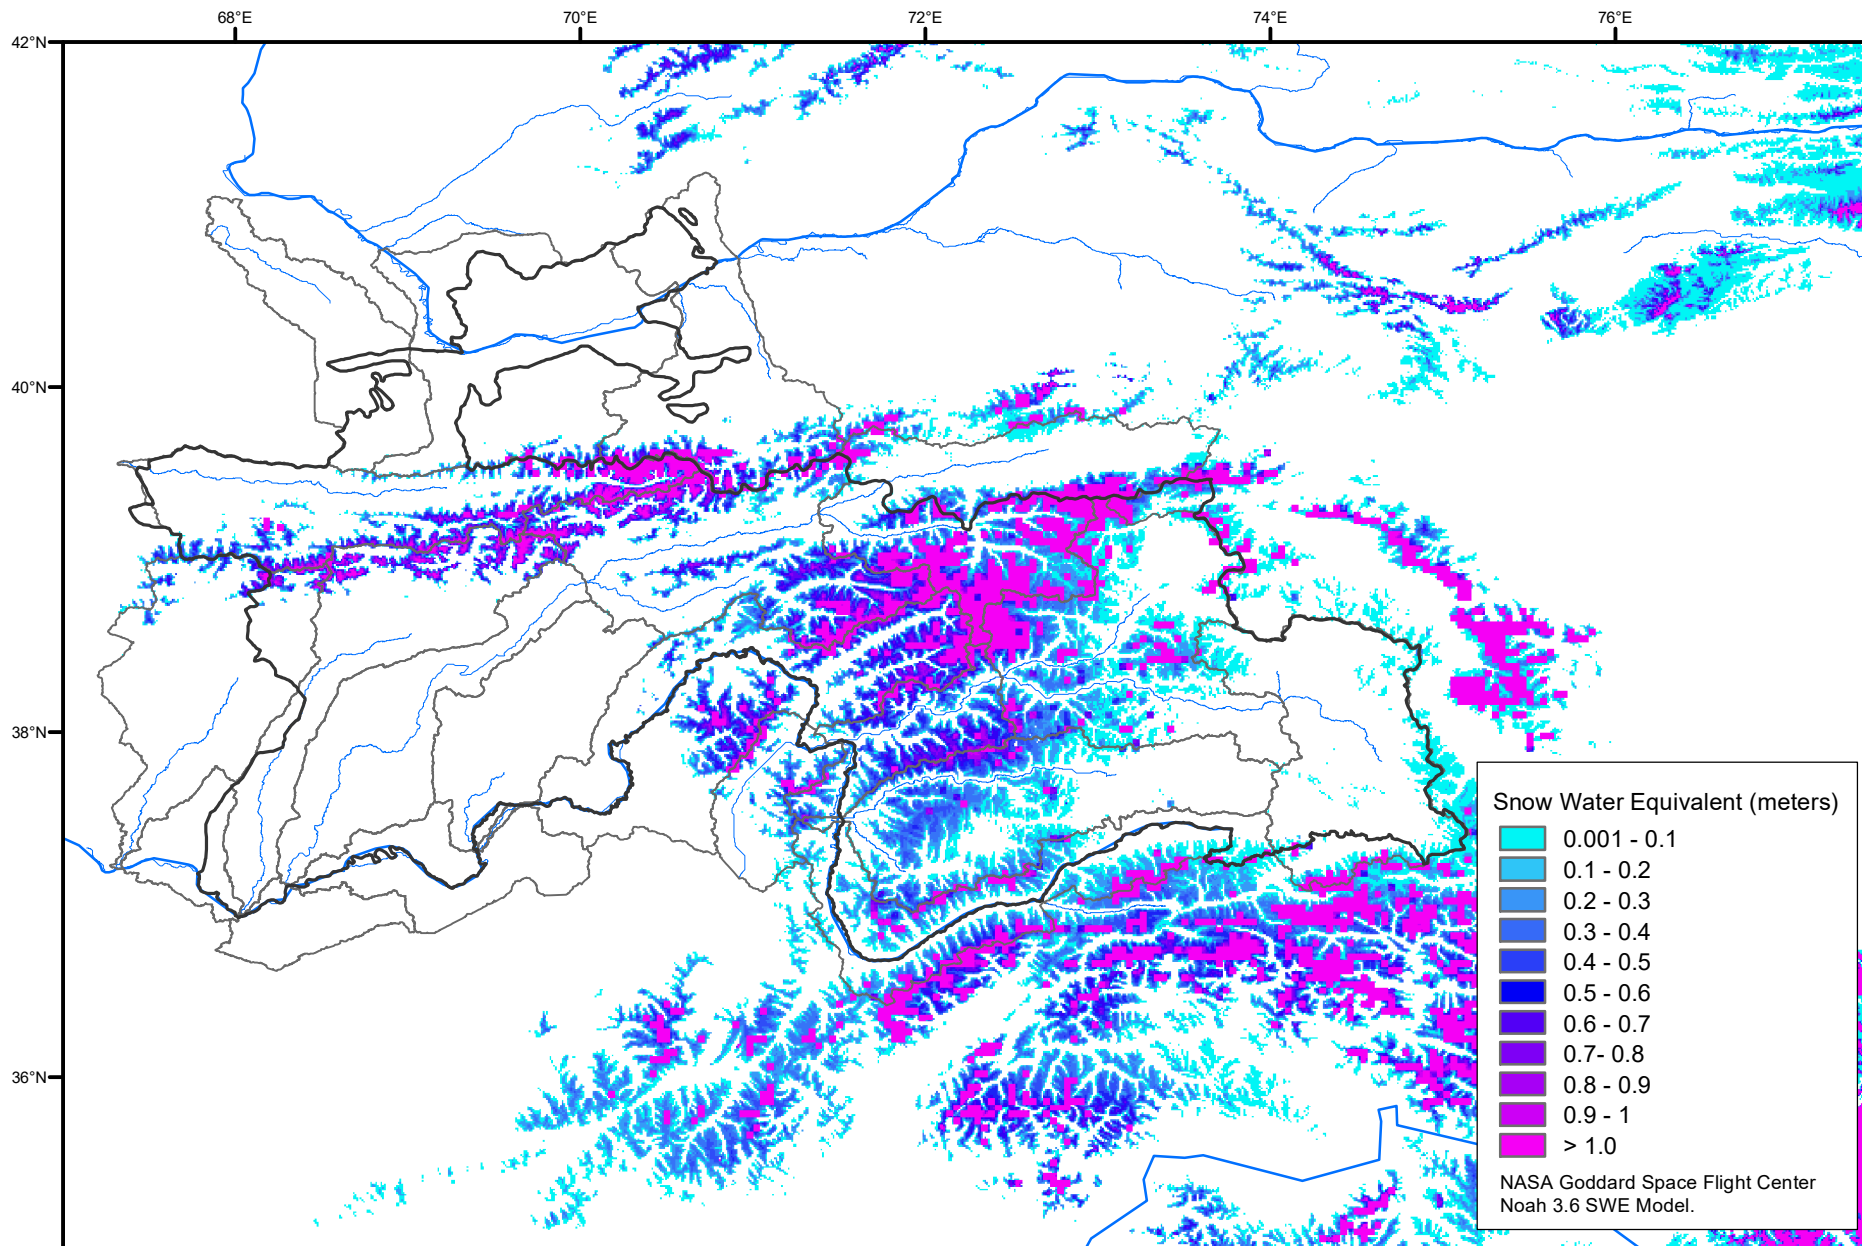

# Snow Water Equivalent by Basin

June 08, 2022

Map created by USGS/EROS