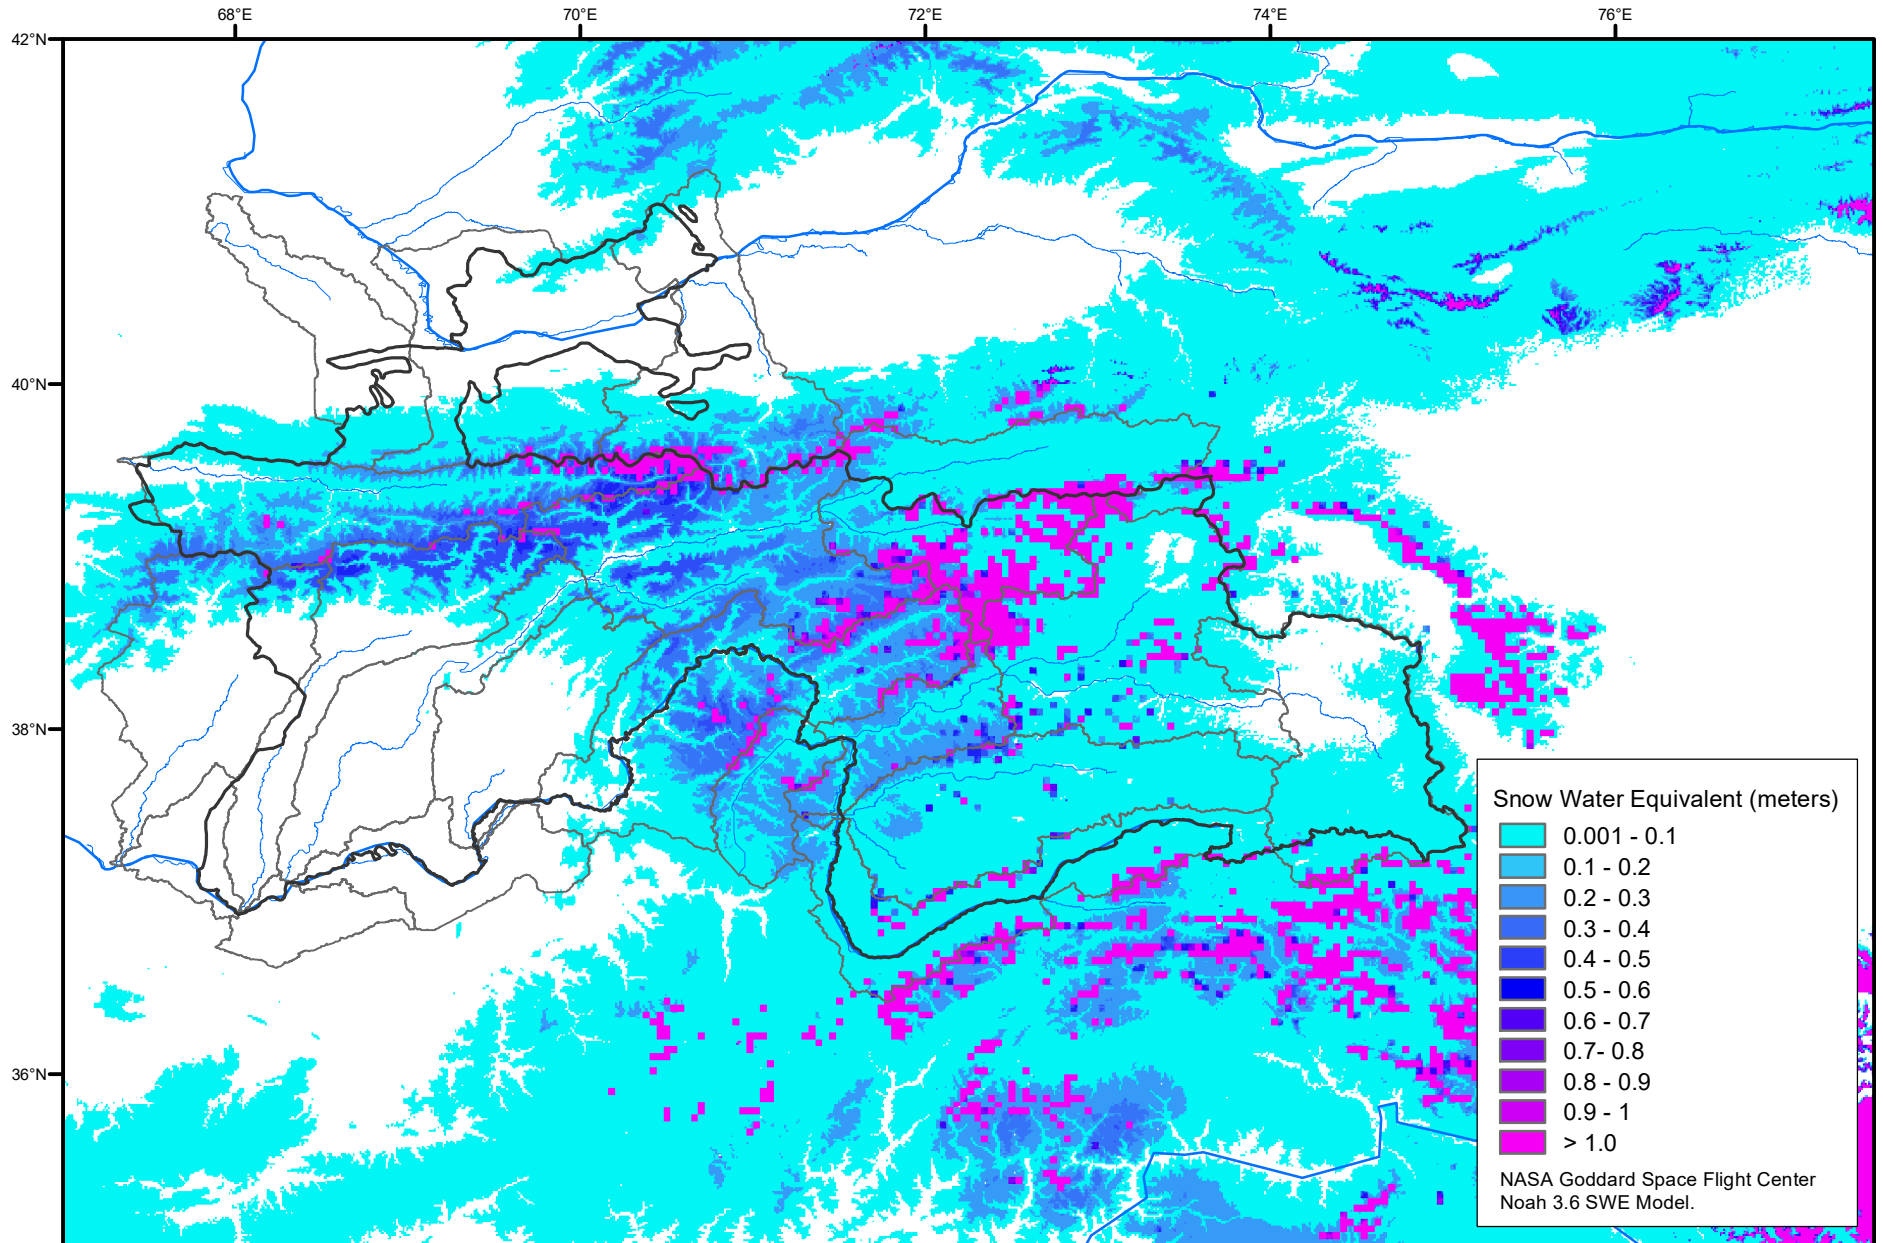

# Snow Water Equivalent by Basin

November 16, 2022

Map created by USGS/EROS