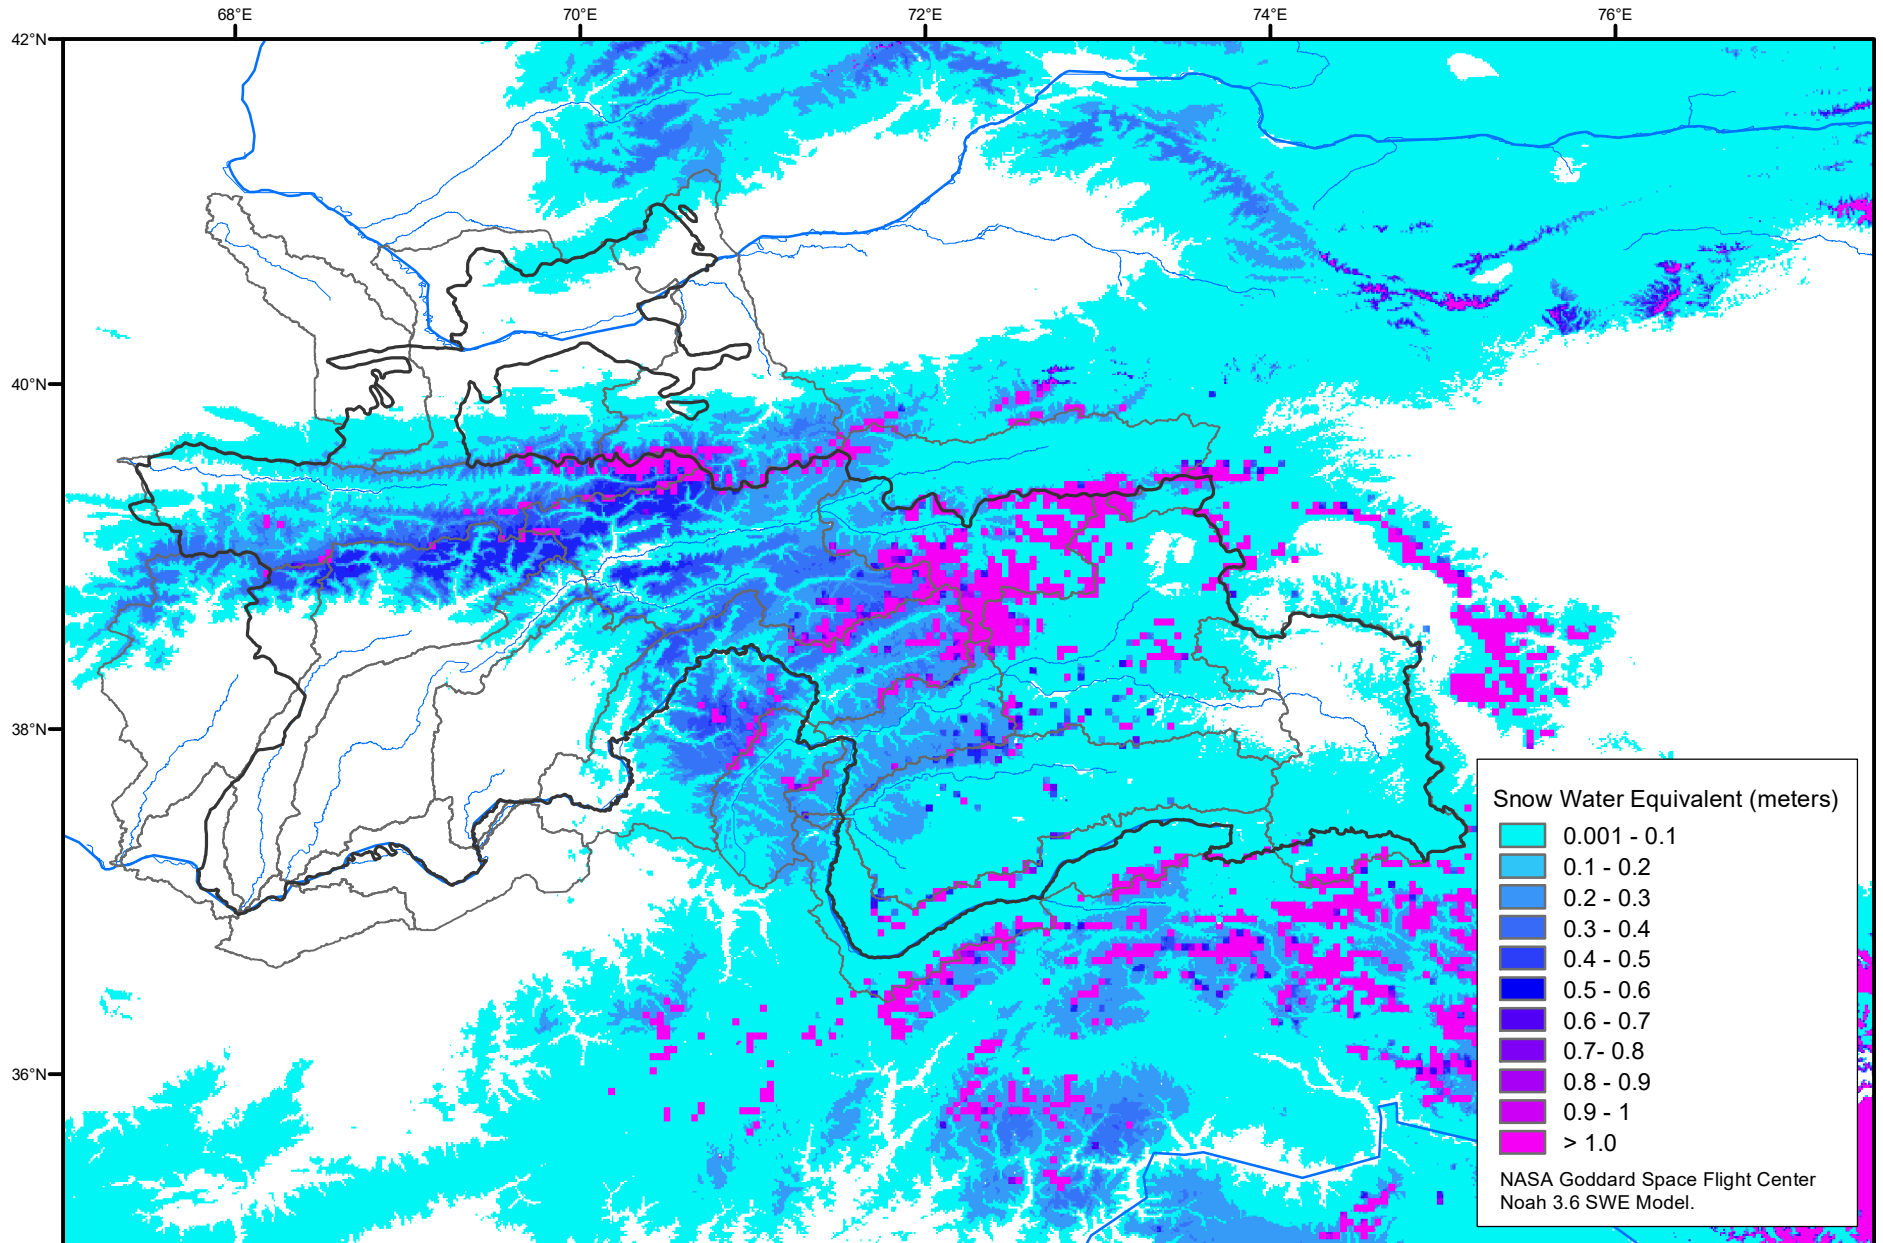

Snow Water Equivalent by Basin

November 21, 2022

Map created by USGS/EROS