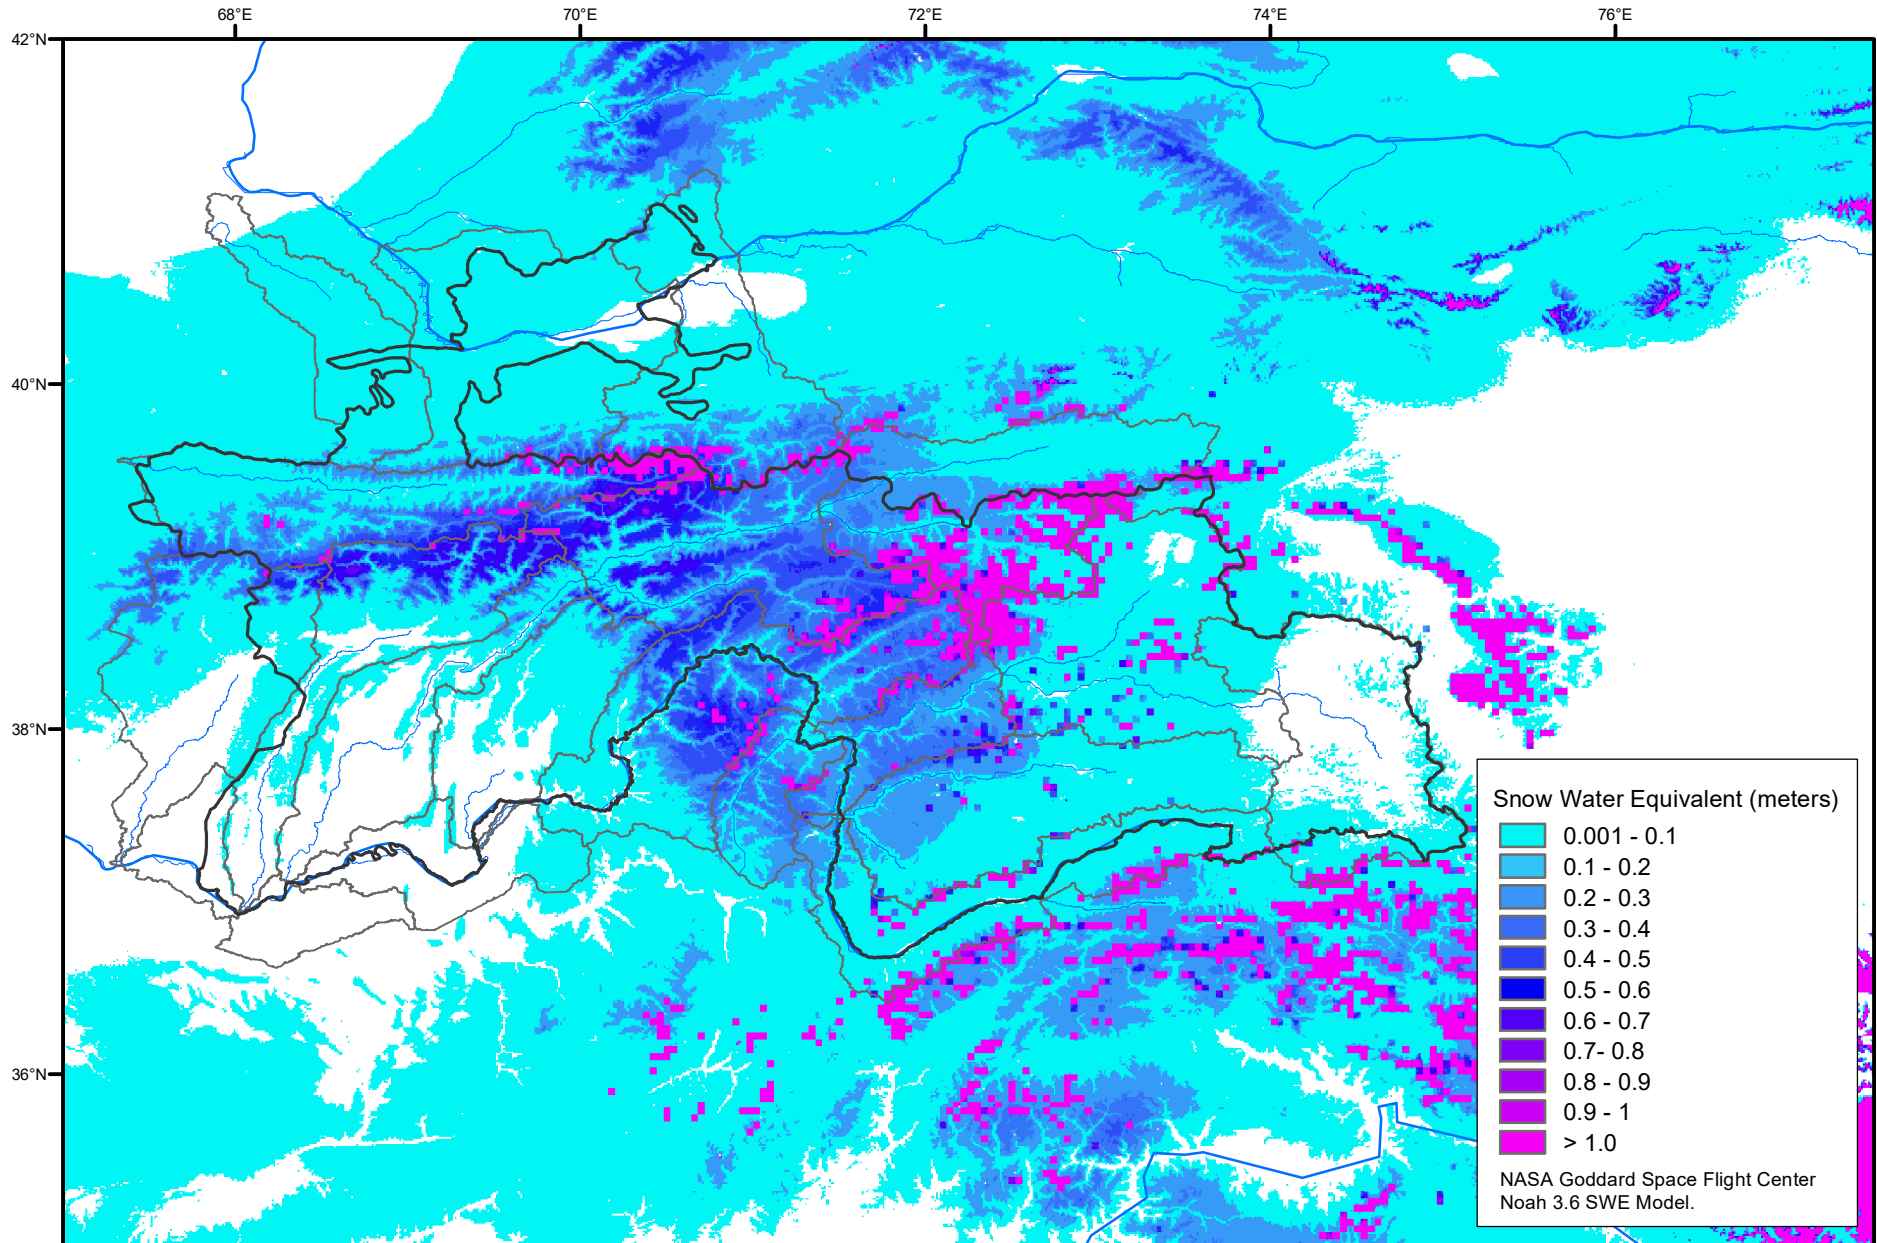

Snow Water Equivalent by Basin

December 10, 2022

Map created by USGS/EROS