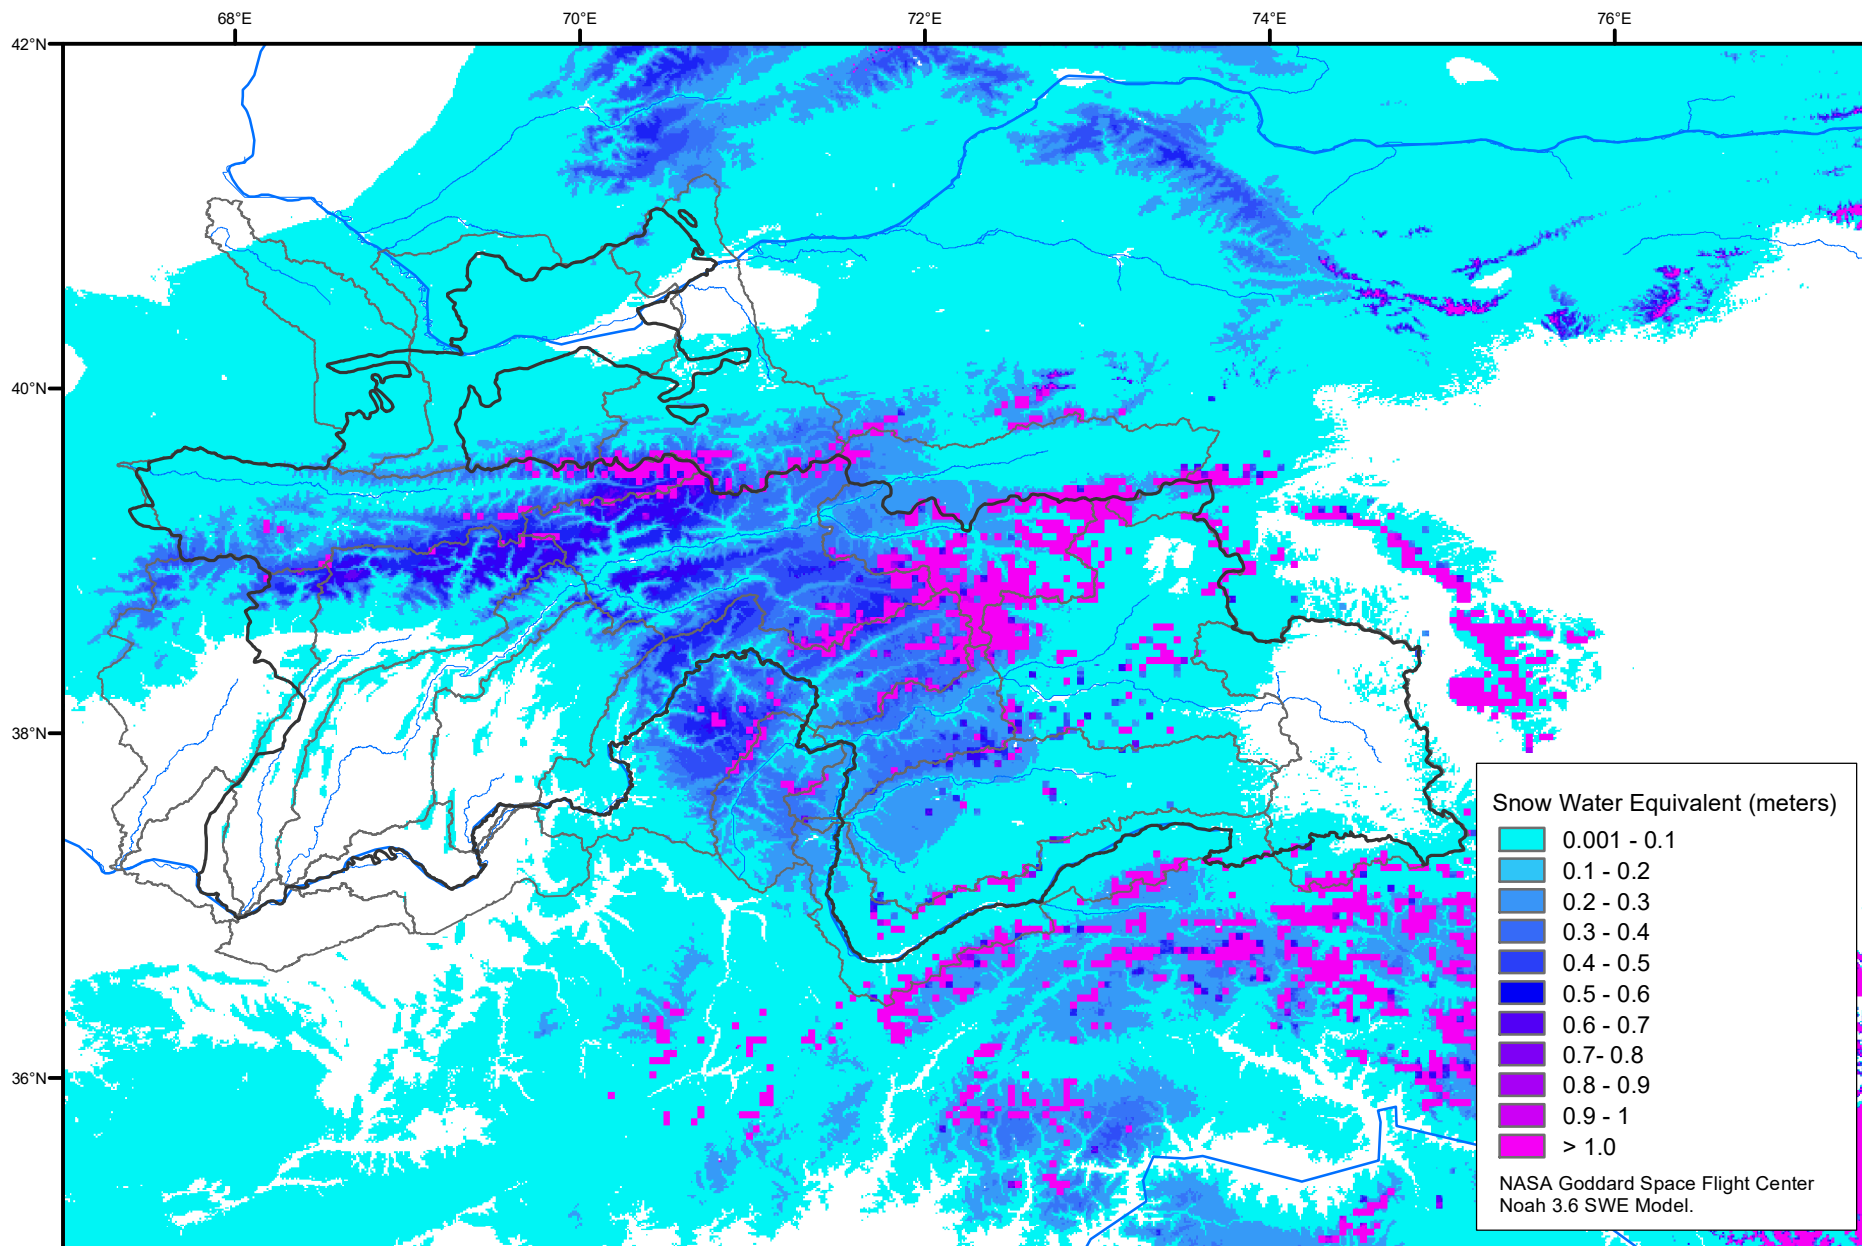

# Snow Water Equivalent by Basin

December 15, 2022

Map created by USGS/EROS