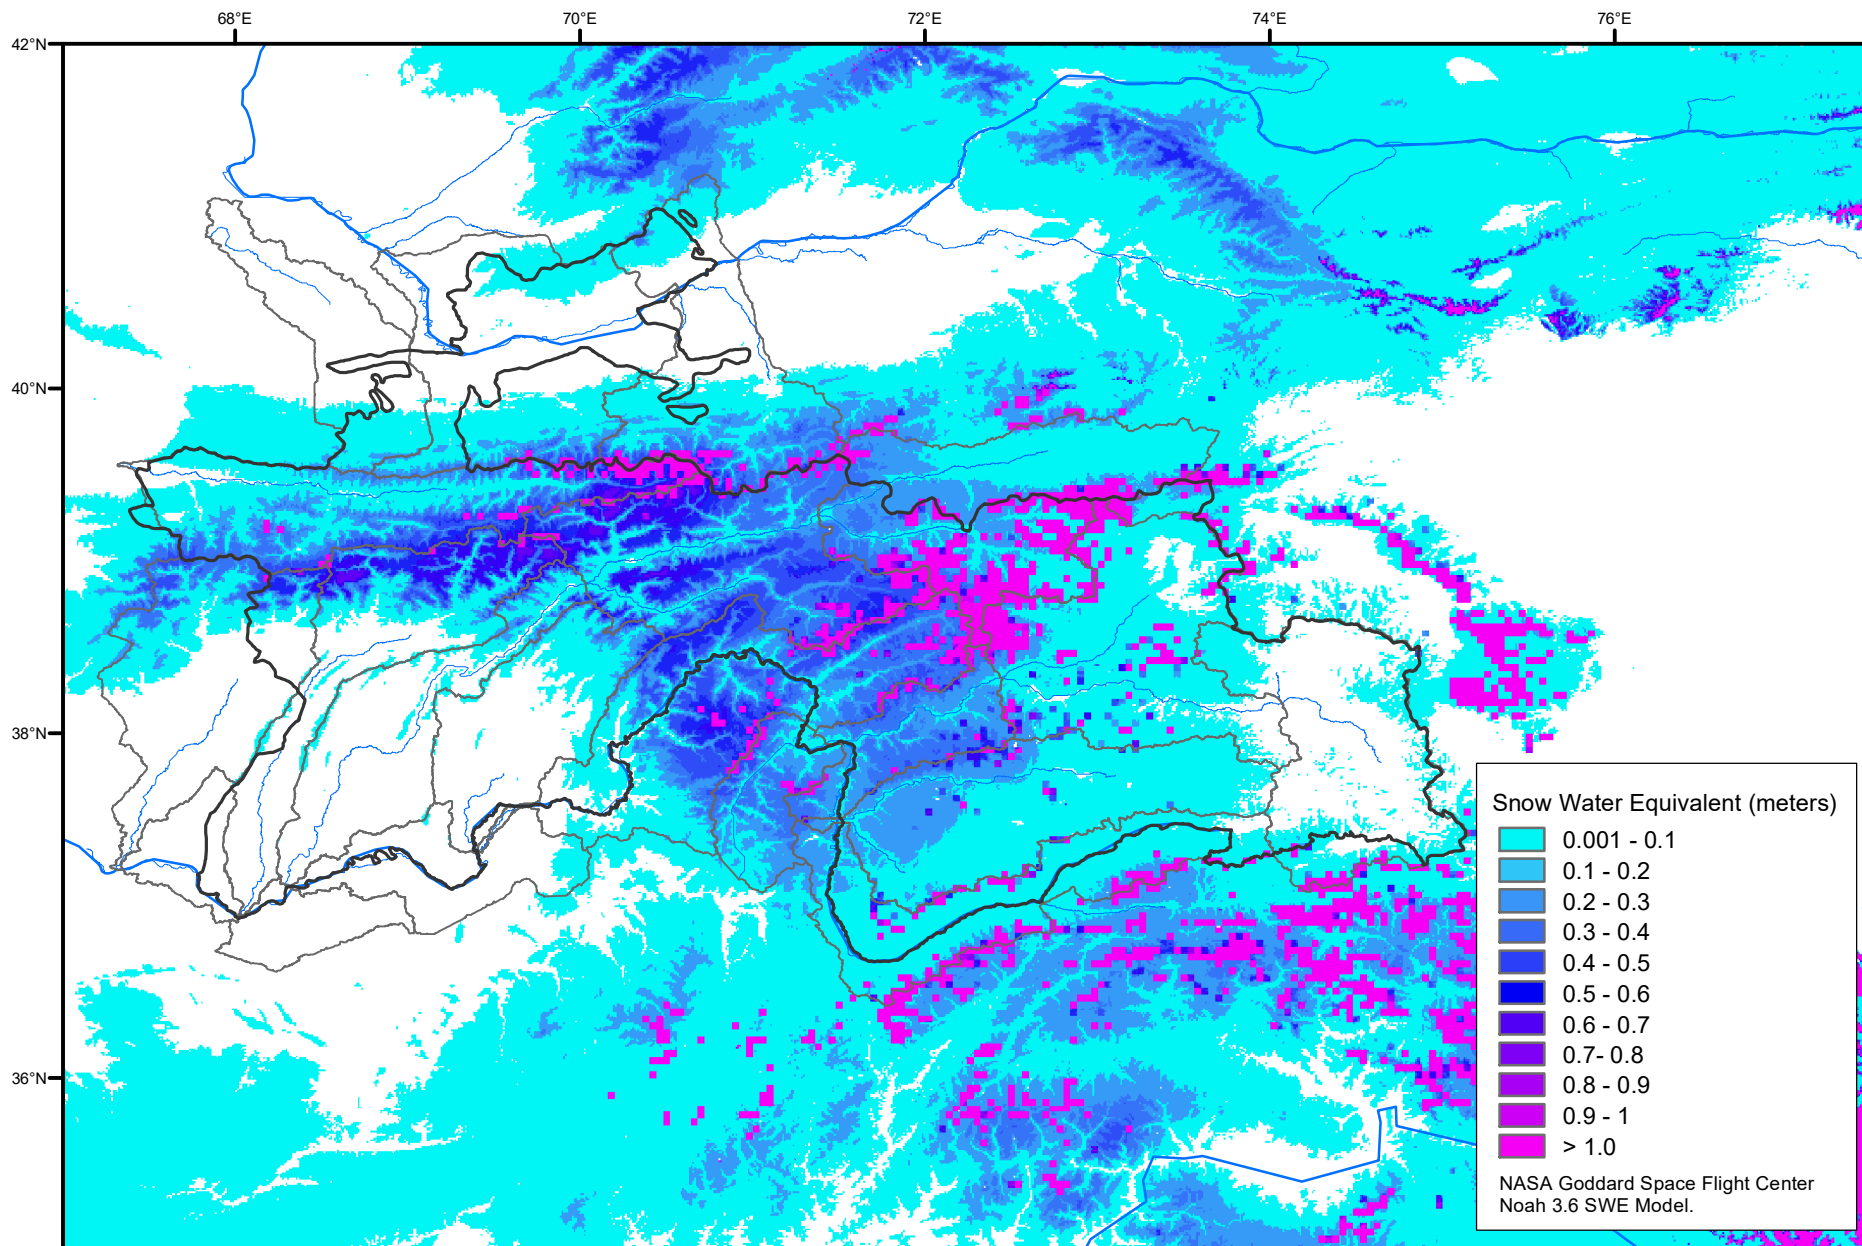

Snow Water Equivalent by Basin

January 03, 2023

Map created by USGS/EROS