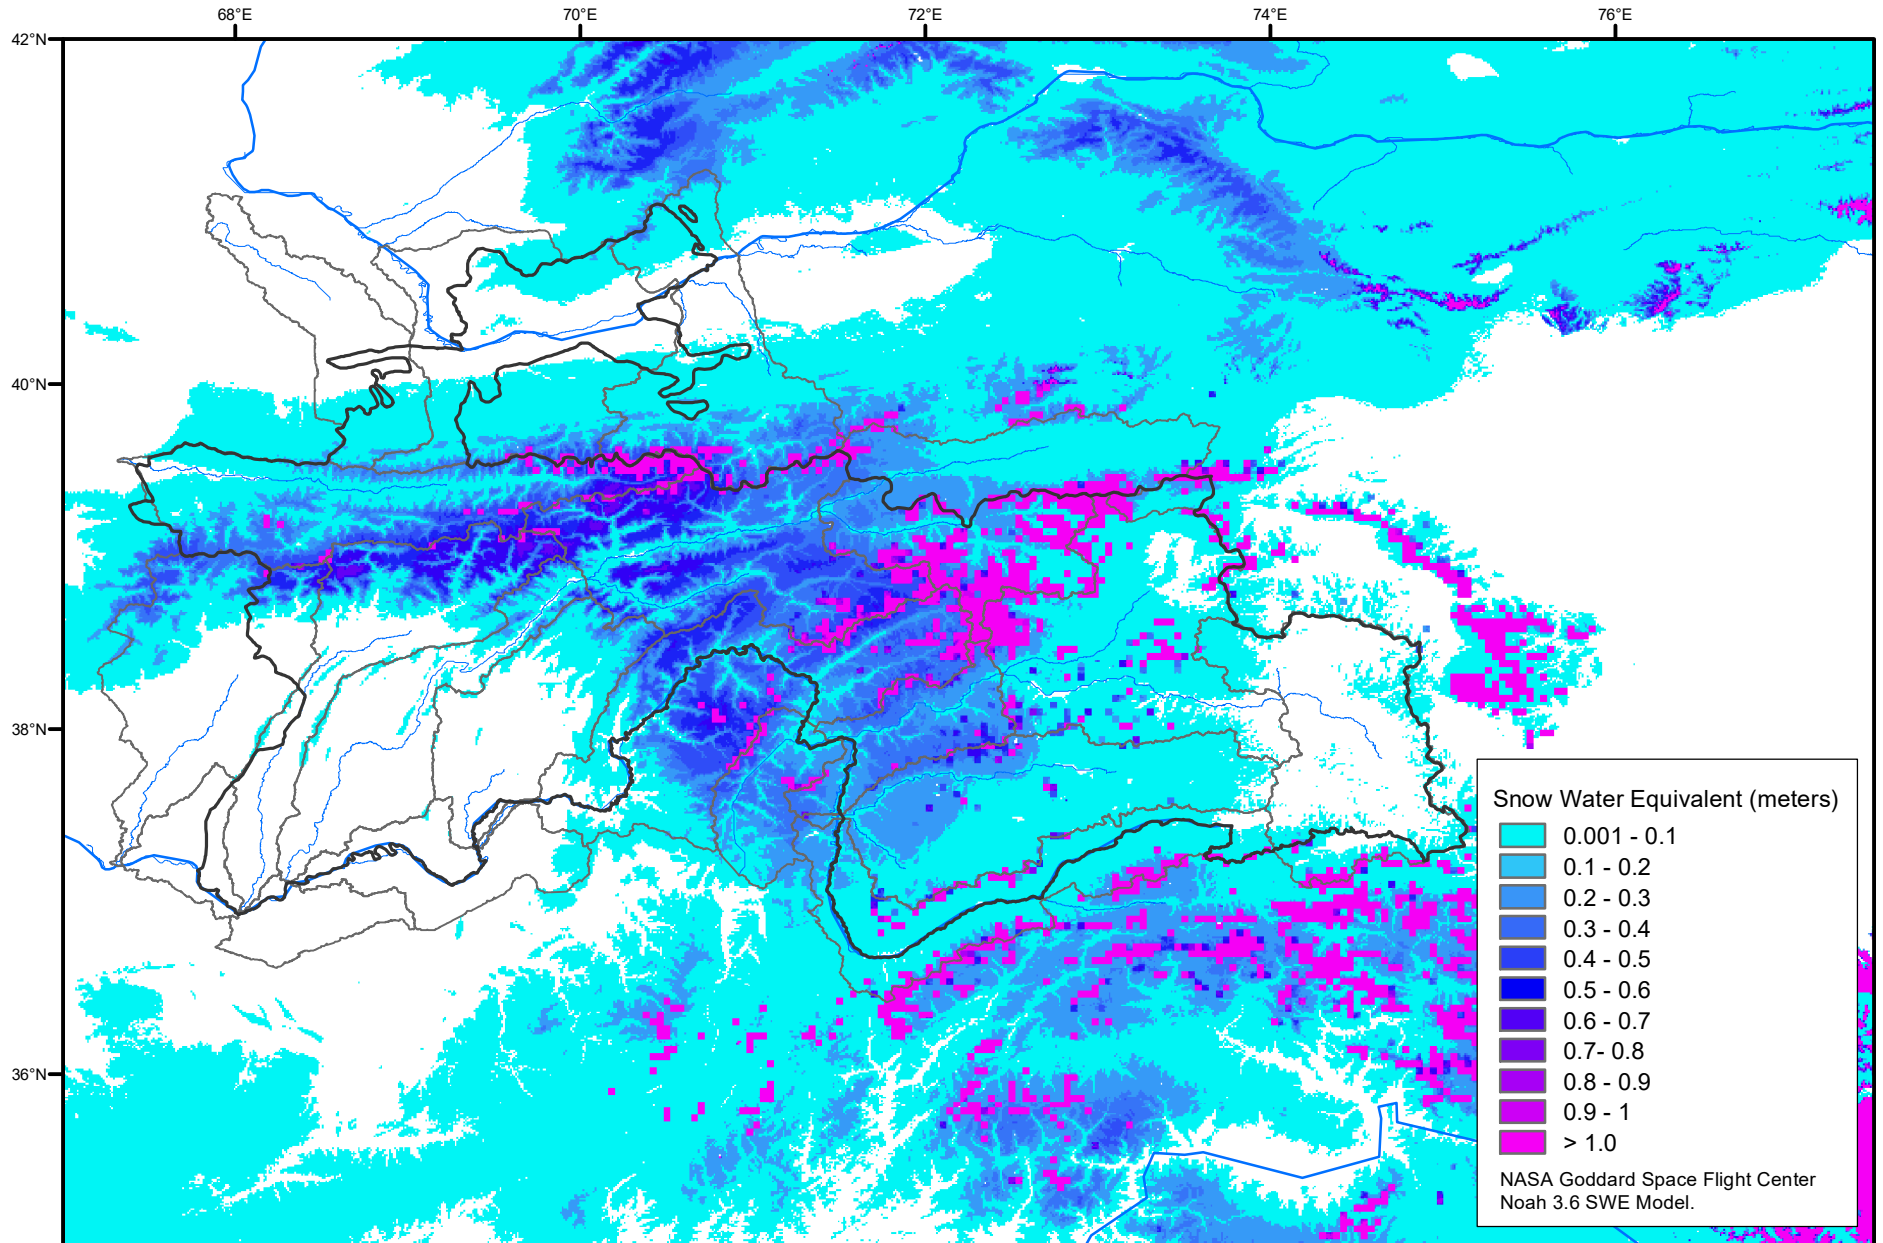

Snow Water Equivalent by Basin

January 06, 2023

Map created by USGS/EROS