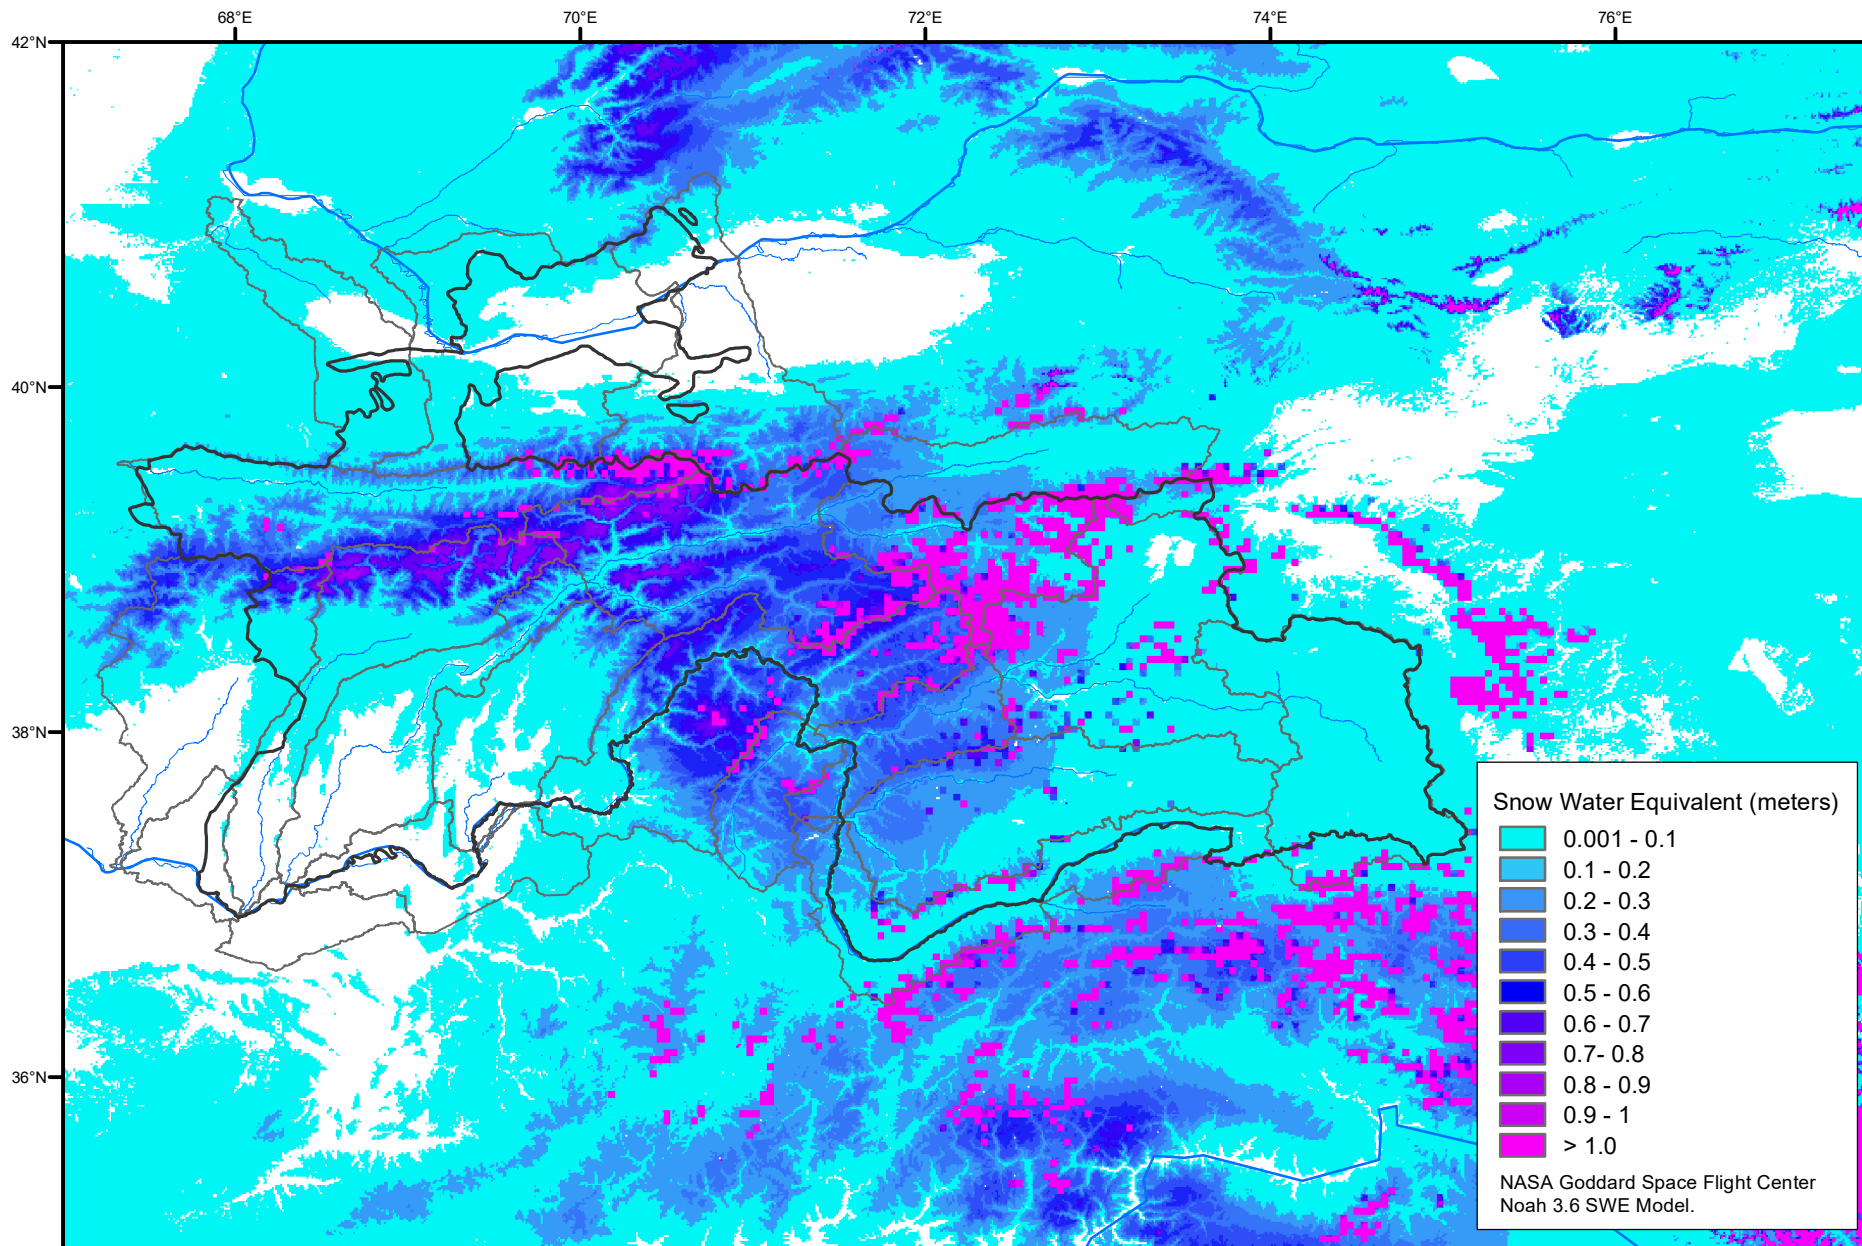

# Snow Water Equivalent by Basin

February 03, 2023

Map created by USGS/EROS