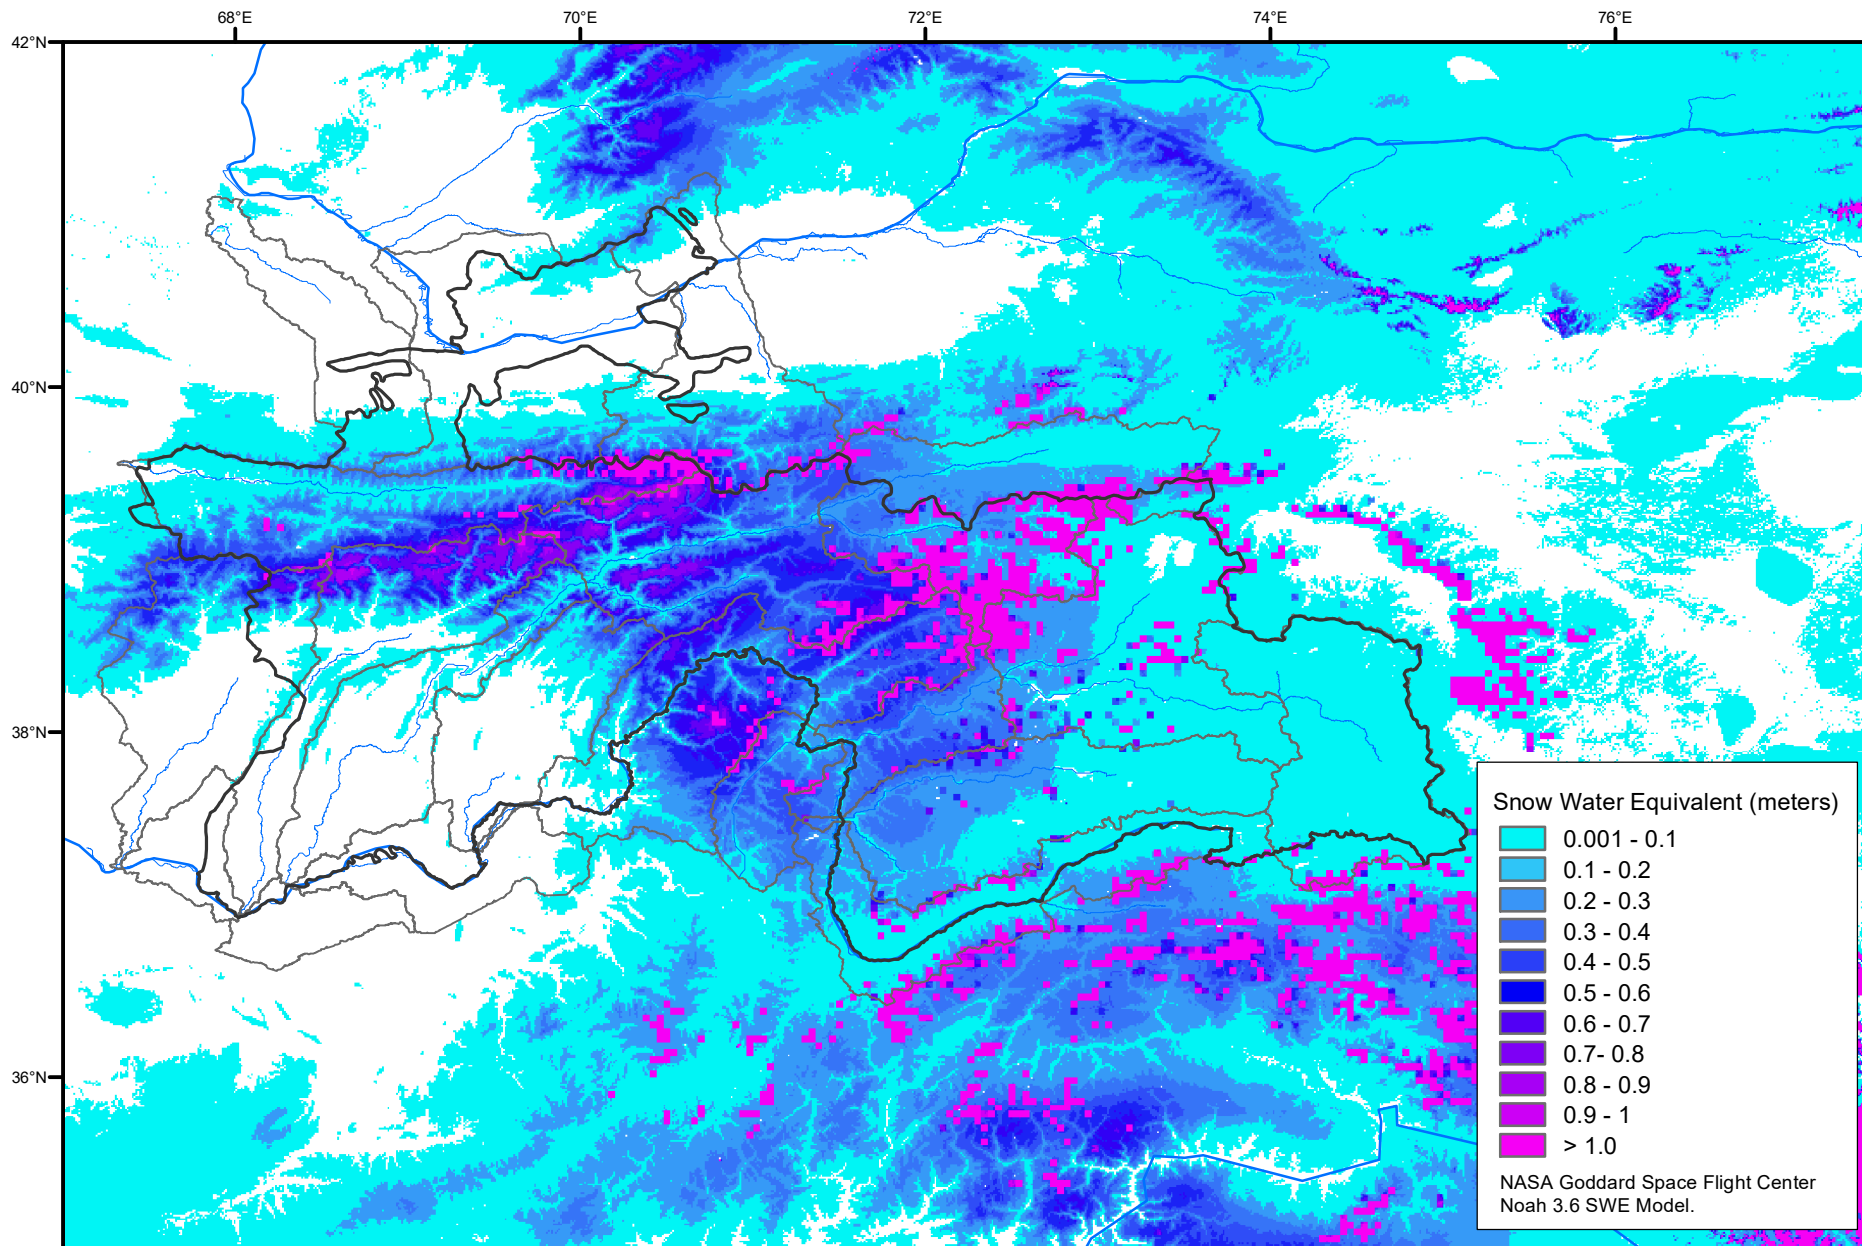

Snow Water Equivalent by Basin

February 08, 2023

Map created by USGS/EROS