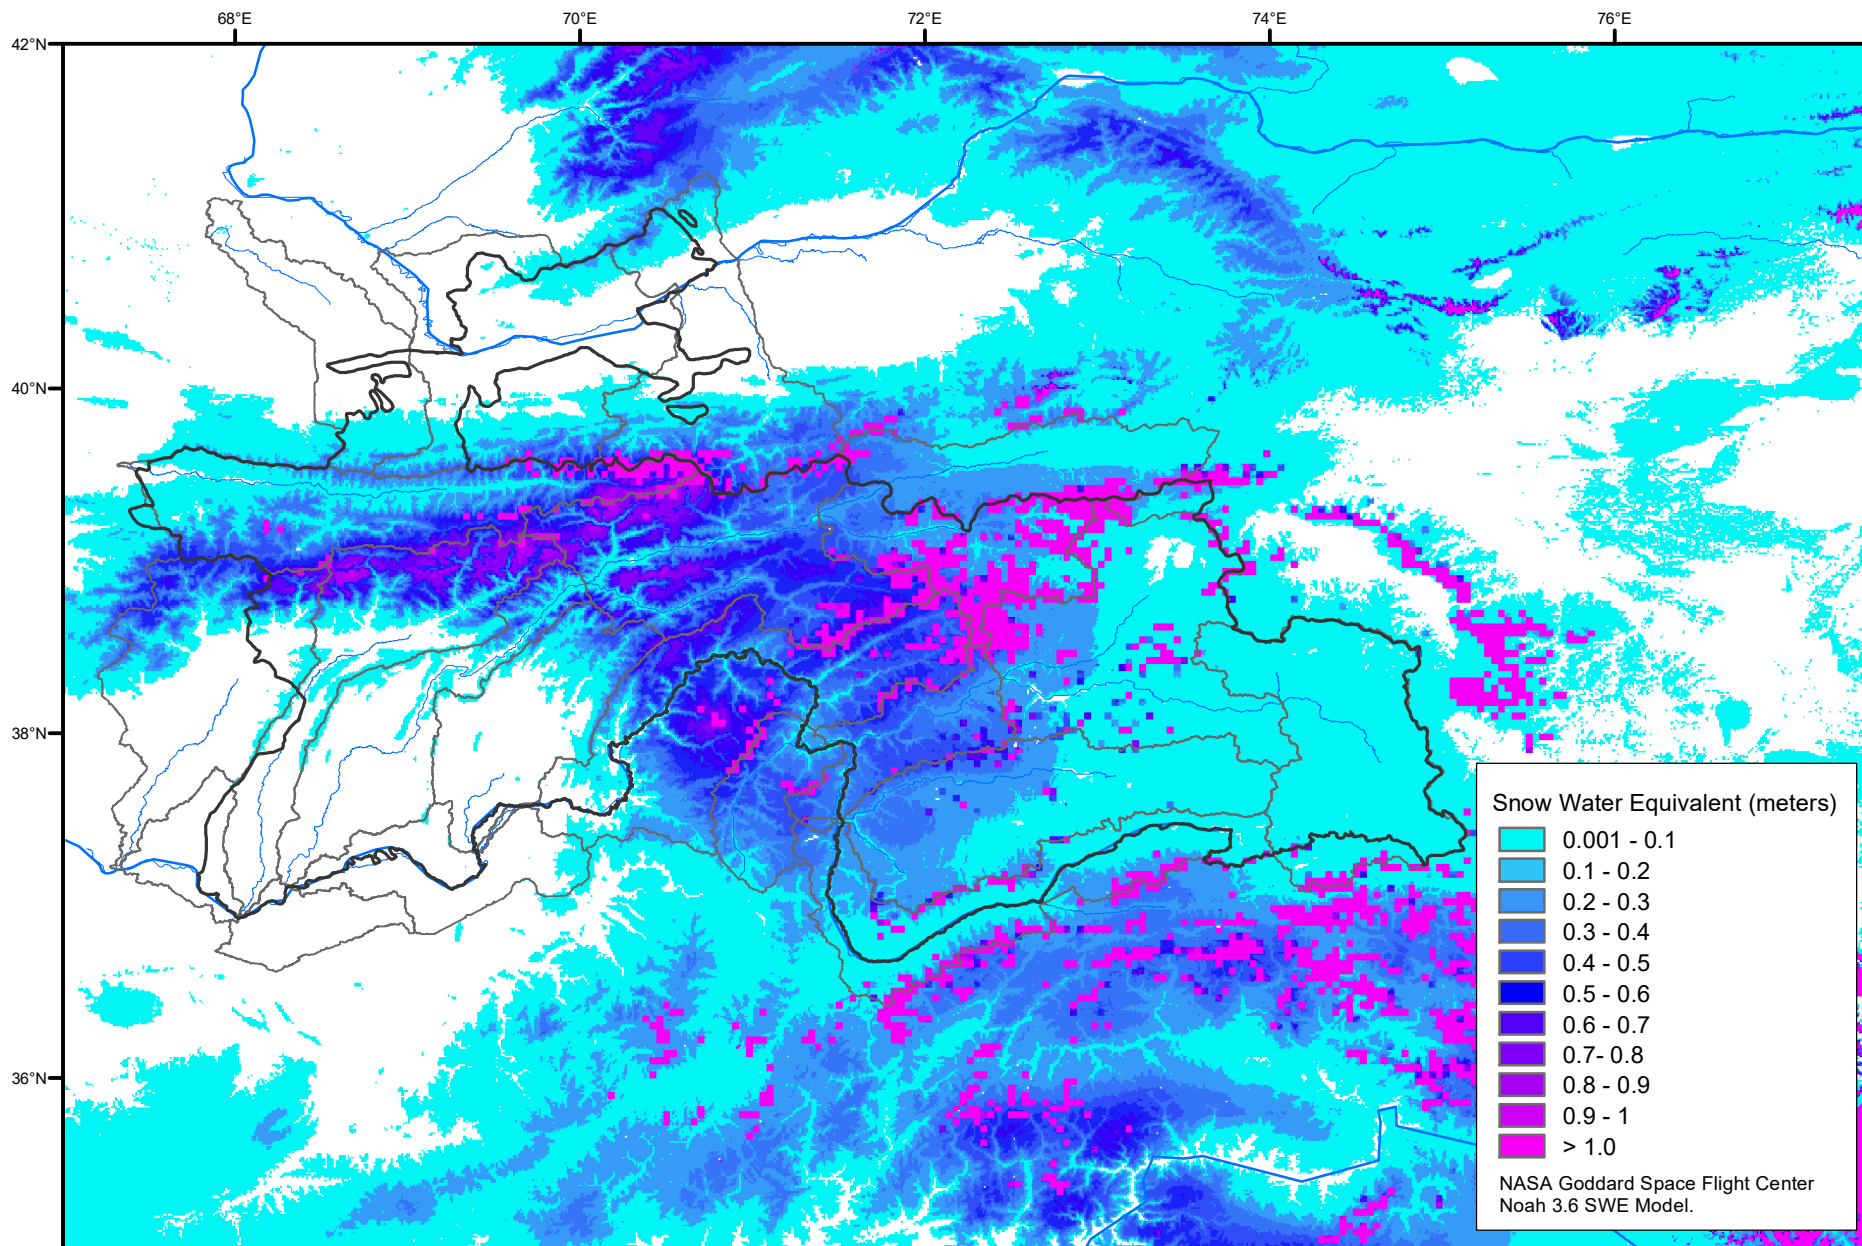

Snow Water Equivalent by Basin

February 09, 2023

Map created by USGS/EROS