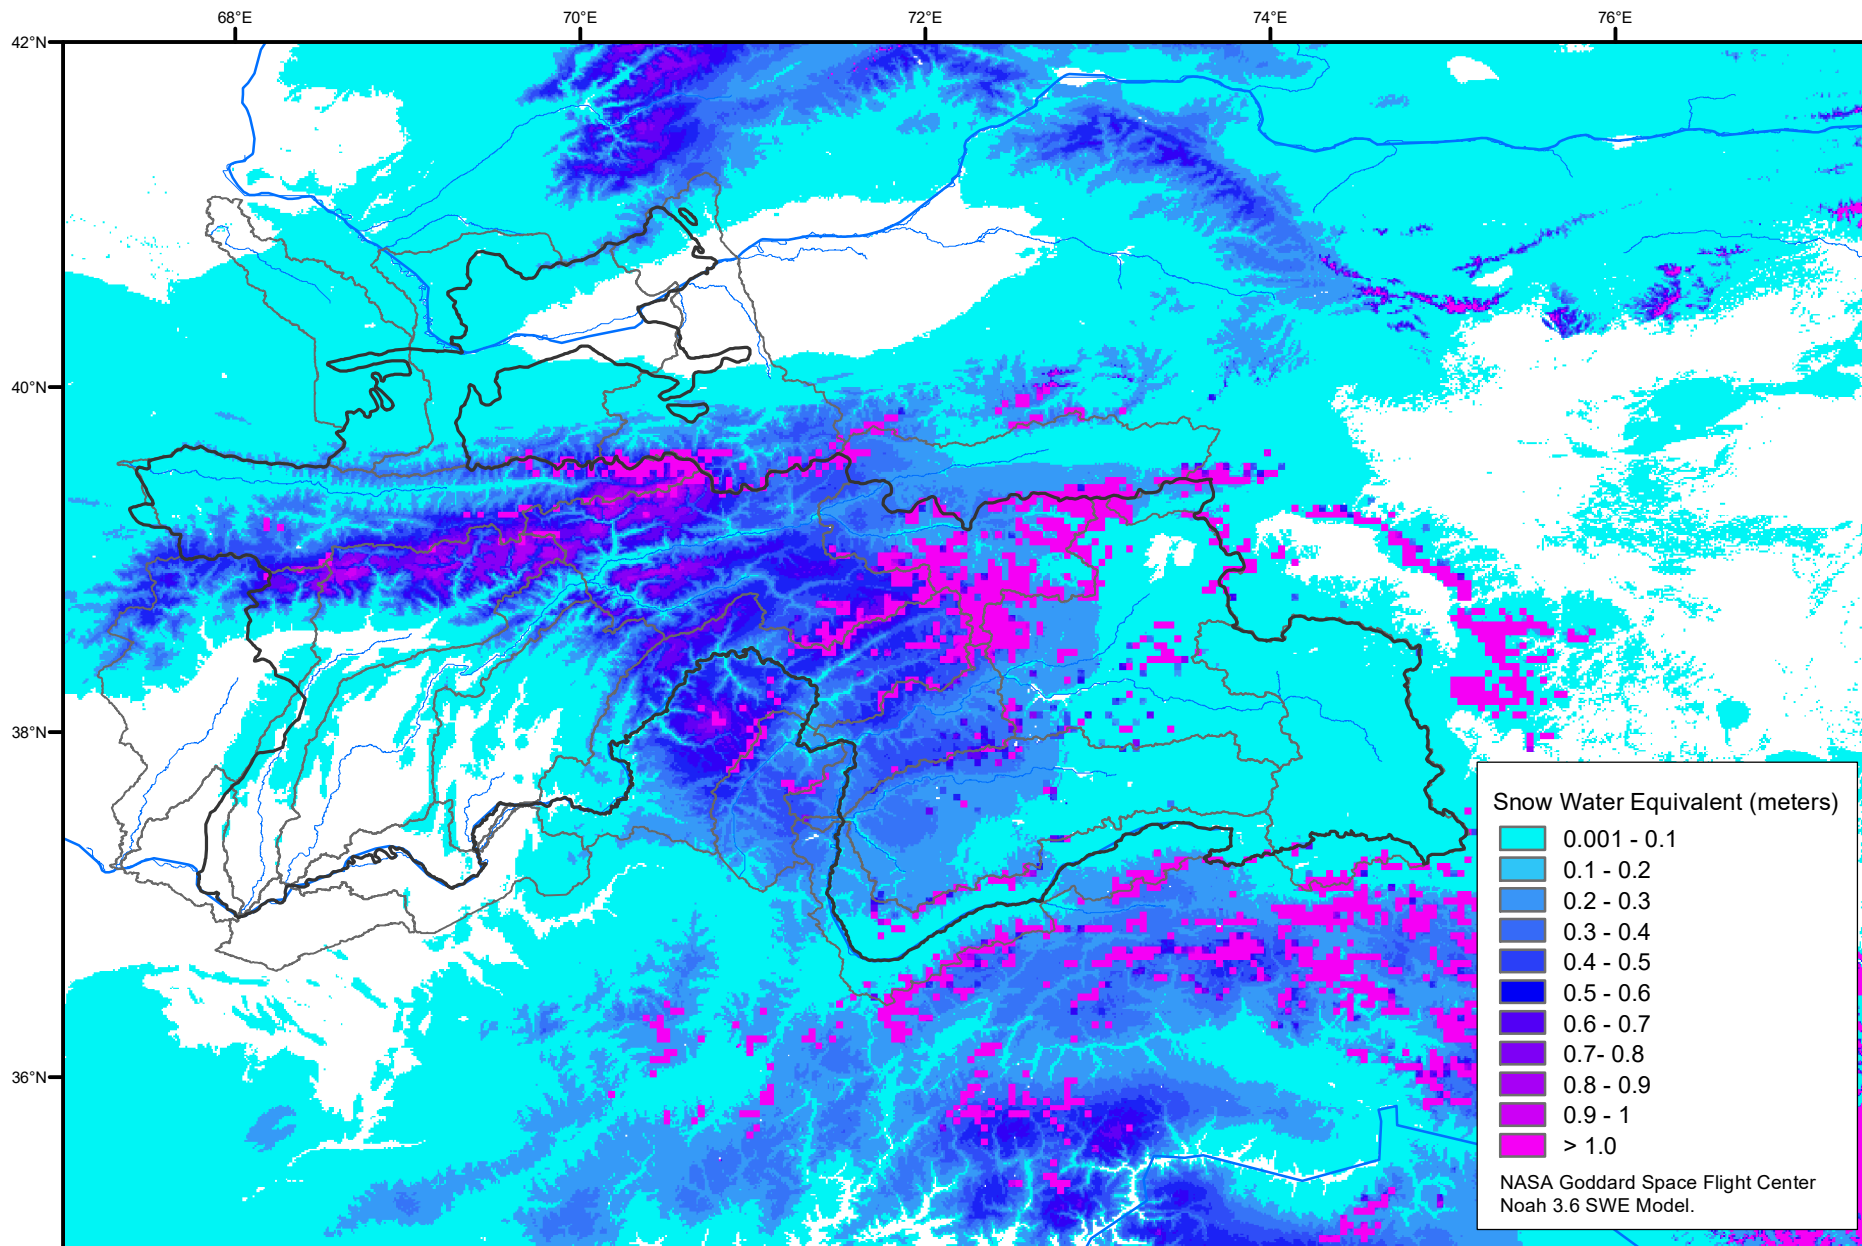

Snow Water Equivalent by Basin

February 10, 2023

Map created by USGS/EROS