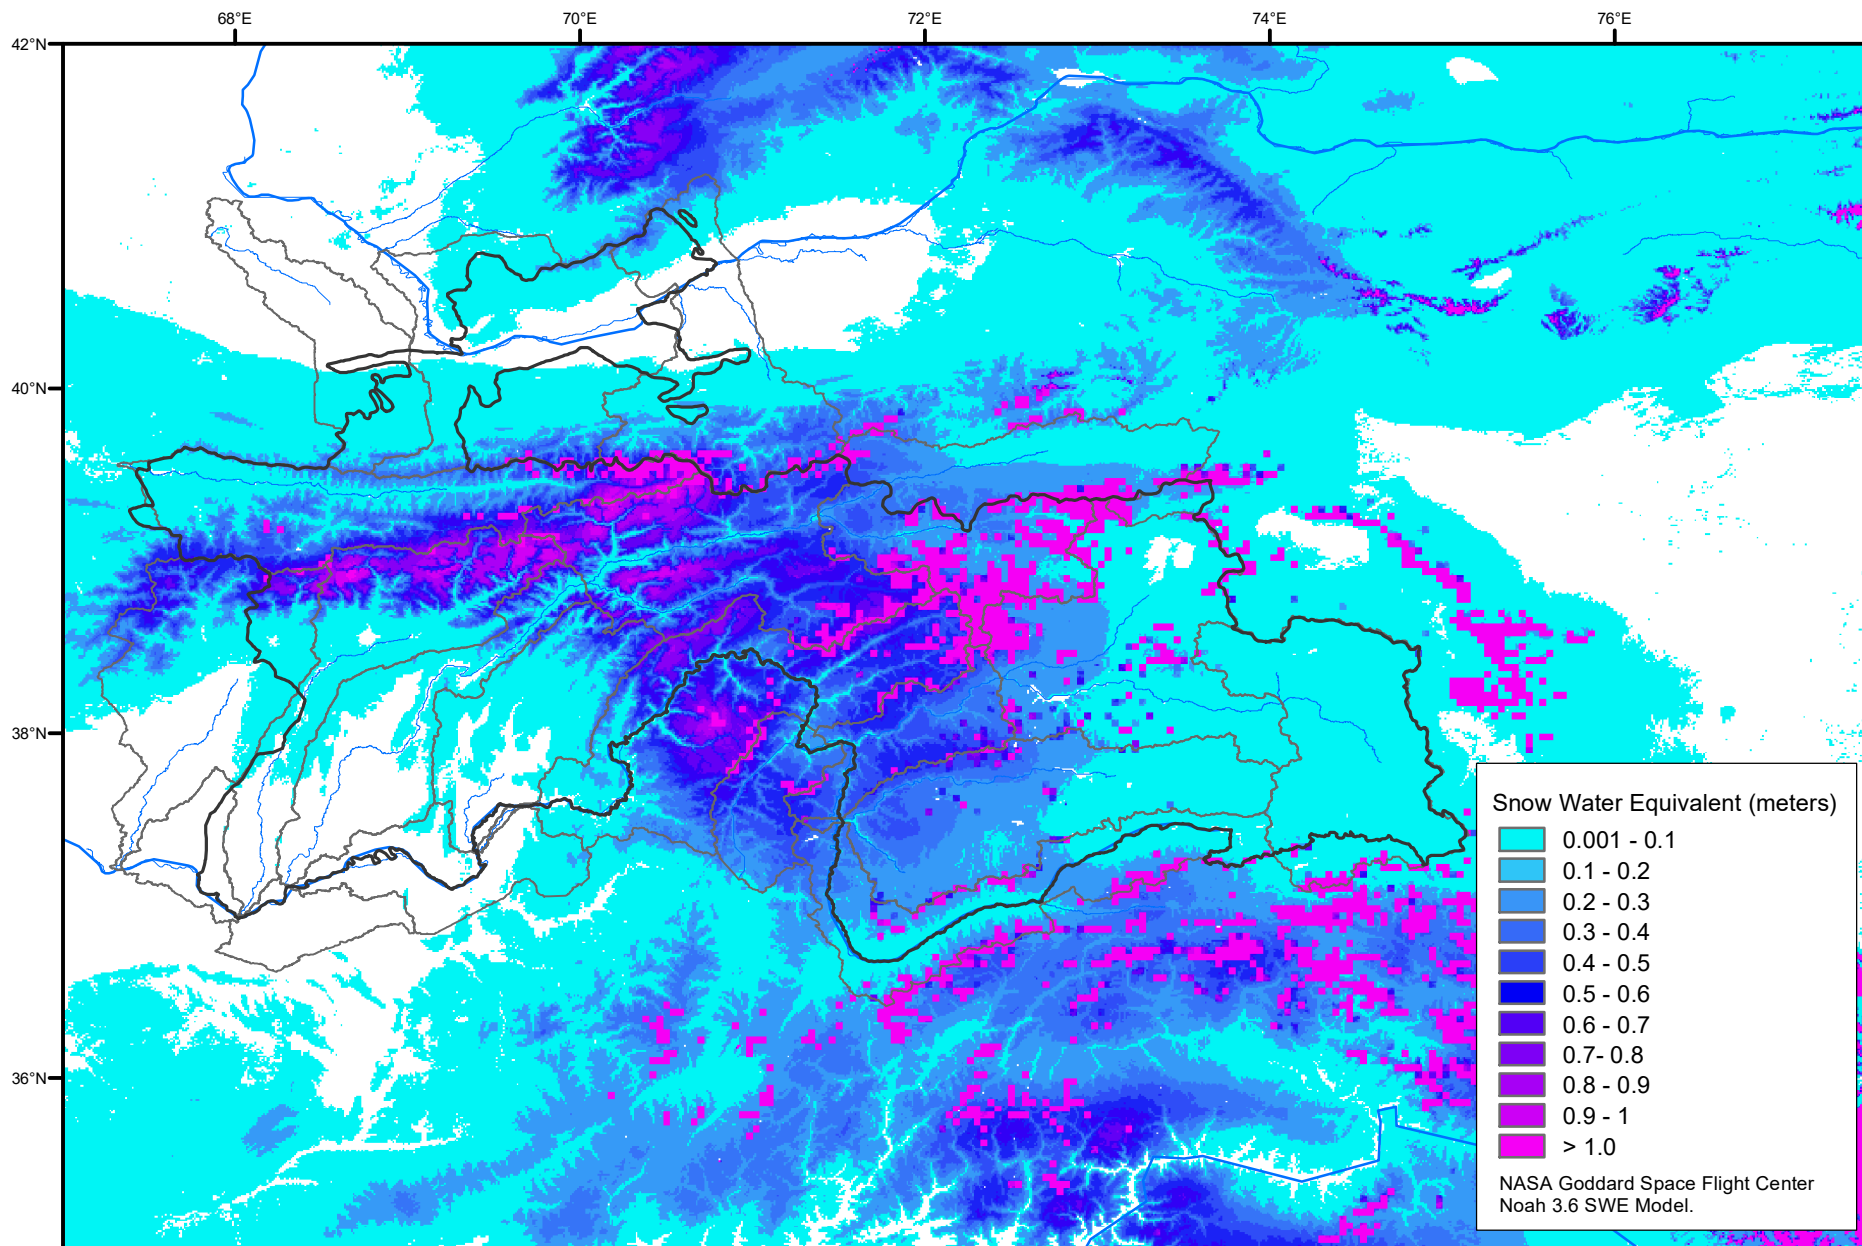

Snow Water Equivalent by Basin

February 16, 2023

Map created by USGS/EROS