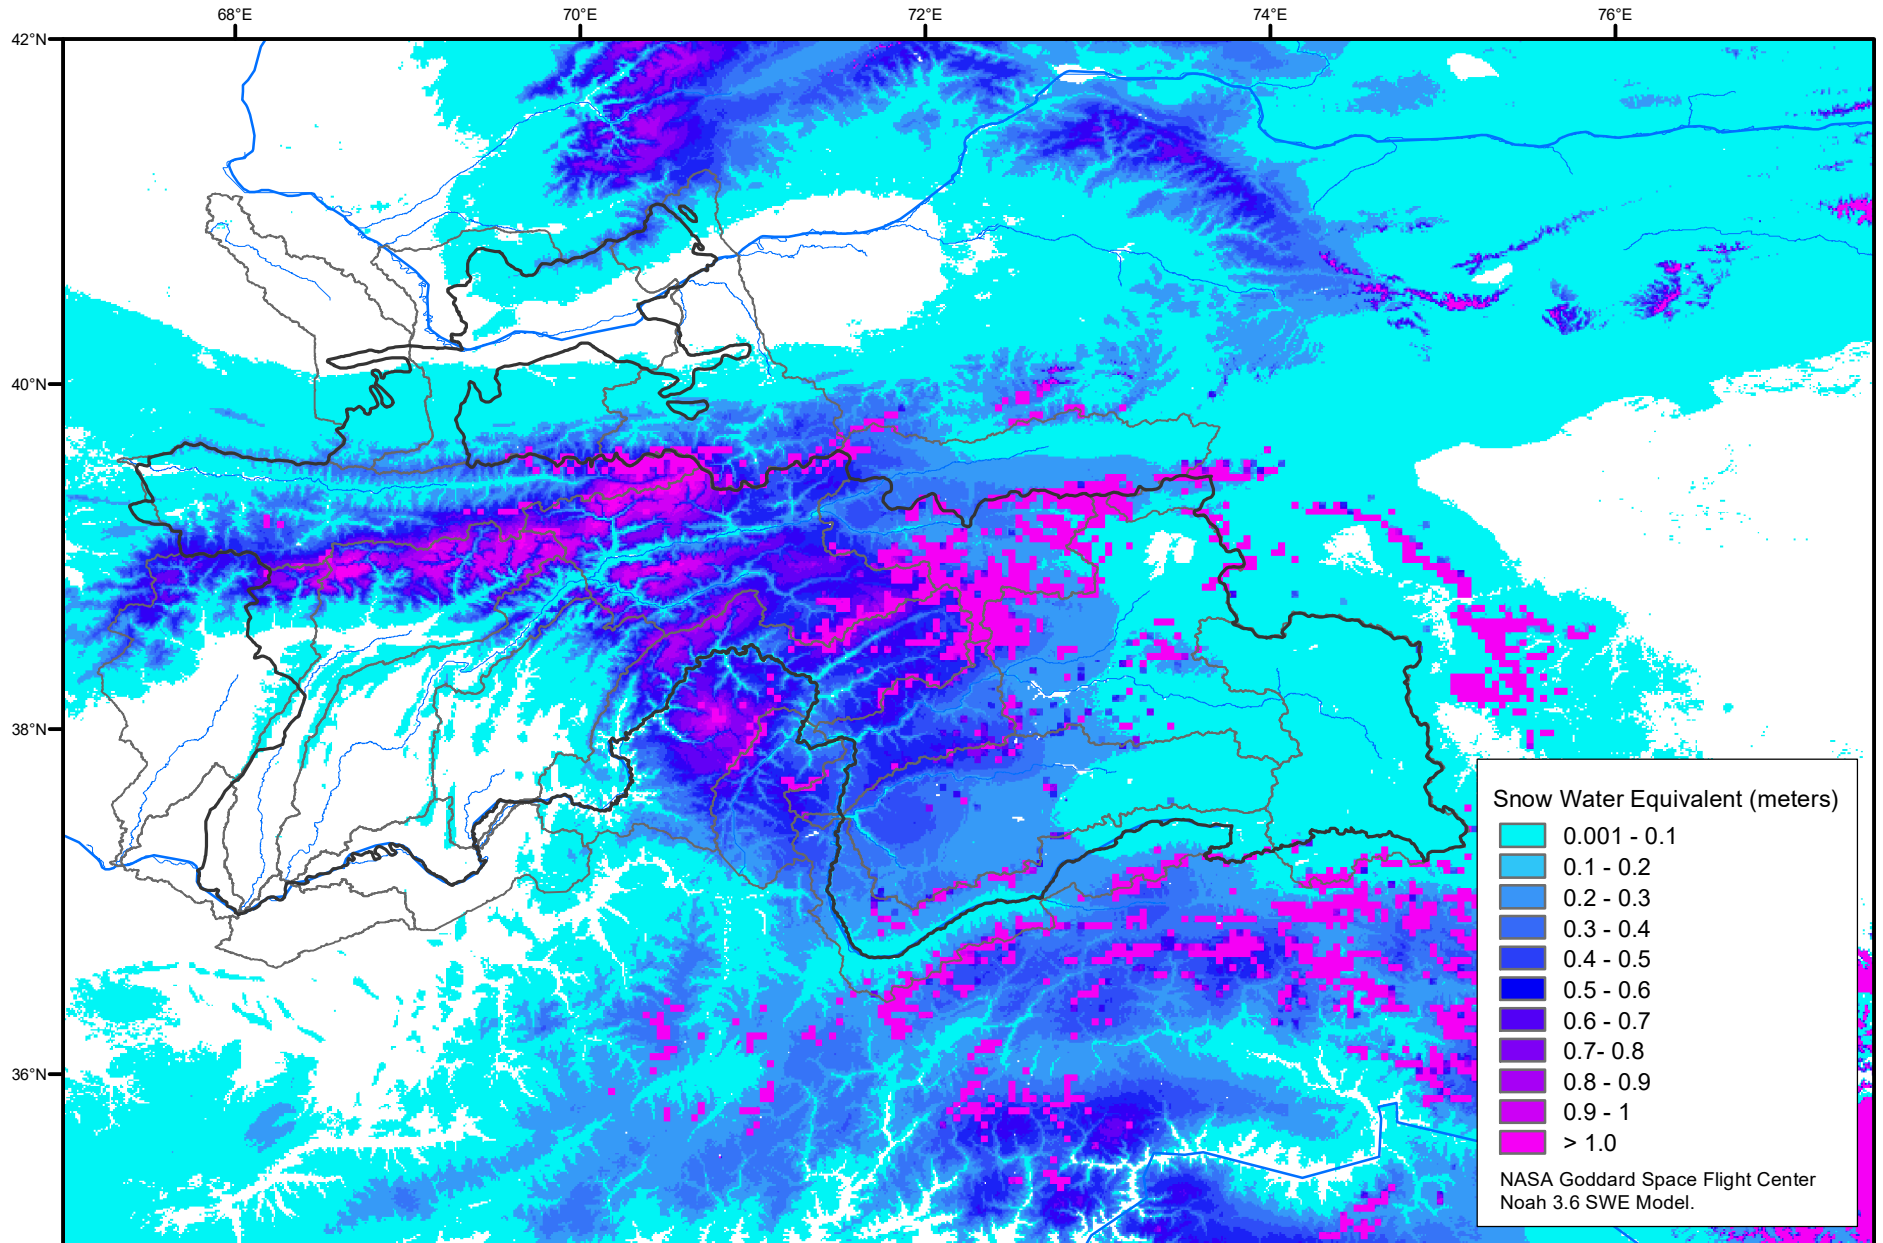

Snow Water Equivalent by Basin

February 18, 2023

Map created by USGS/EROS