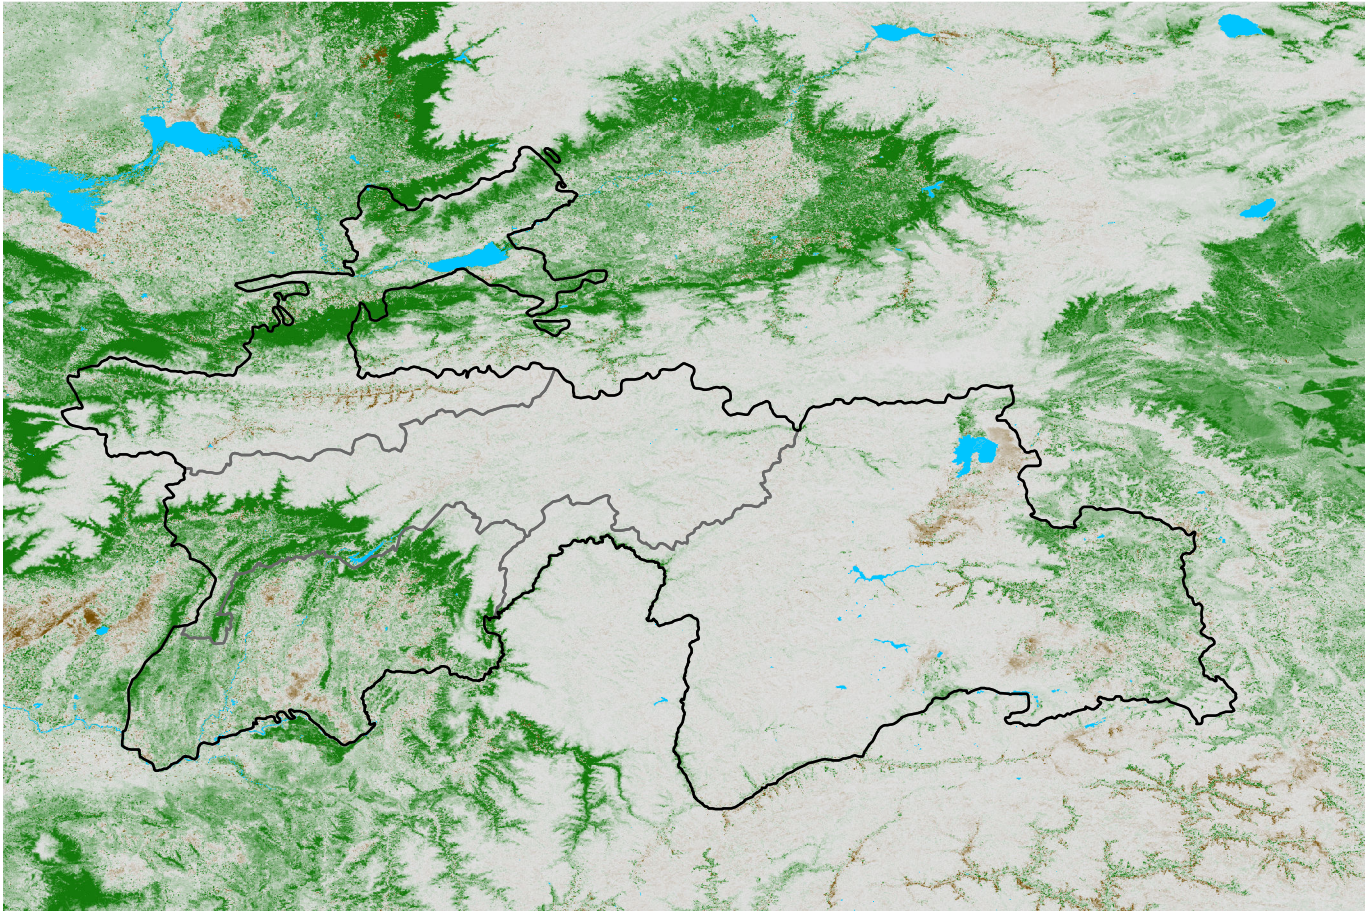

Tajikistan NDVI Difference

2013 minus 2012

Period 07 / Jan 26 - Feb 05, 2013

NDVI Difference

< -0.3 -0.2 -0.1 -0.05 0.05 0.1 0.2 >0.3

Negative

No Difference

Positive