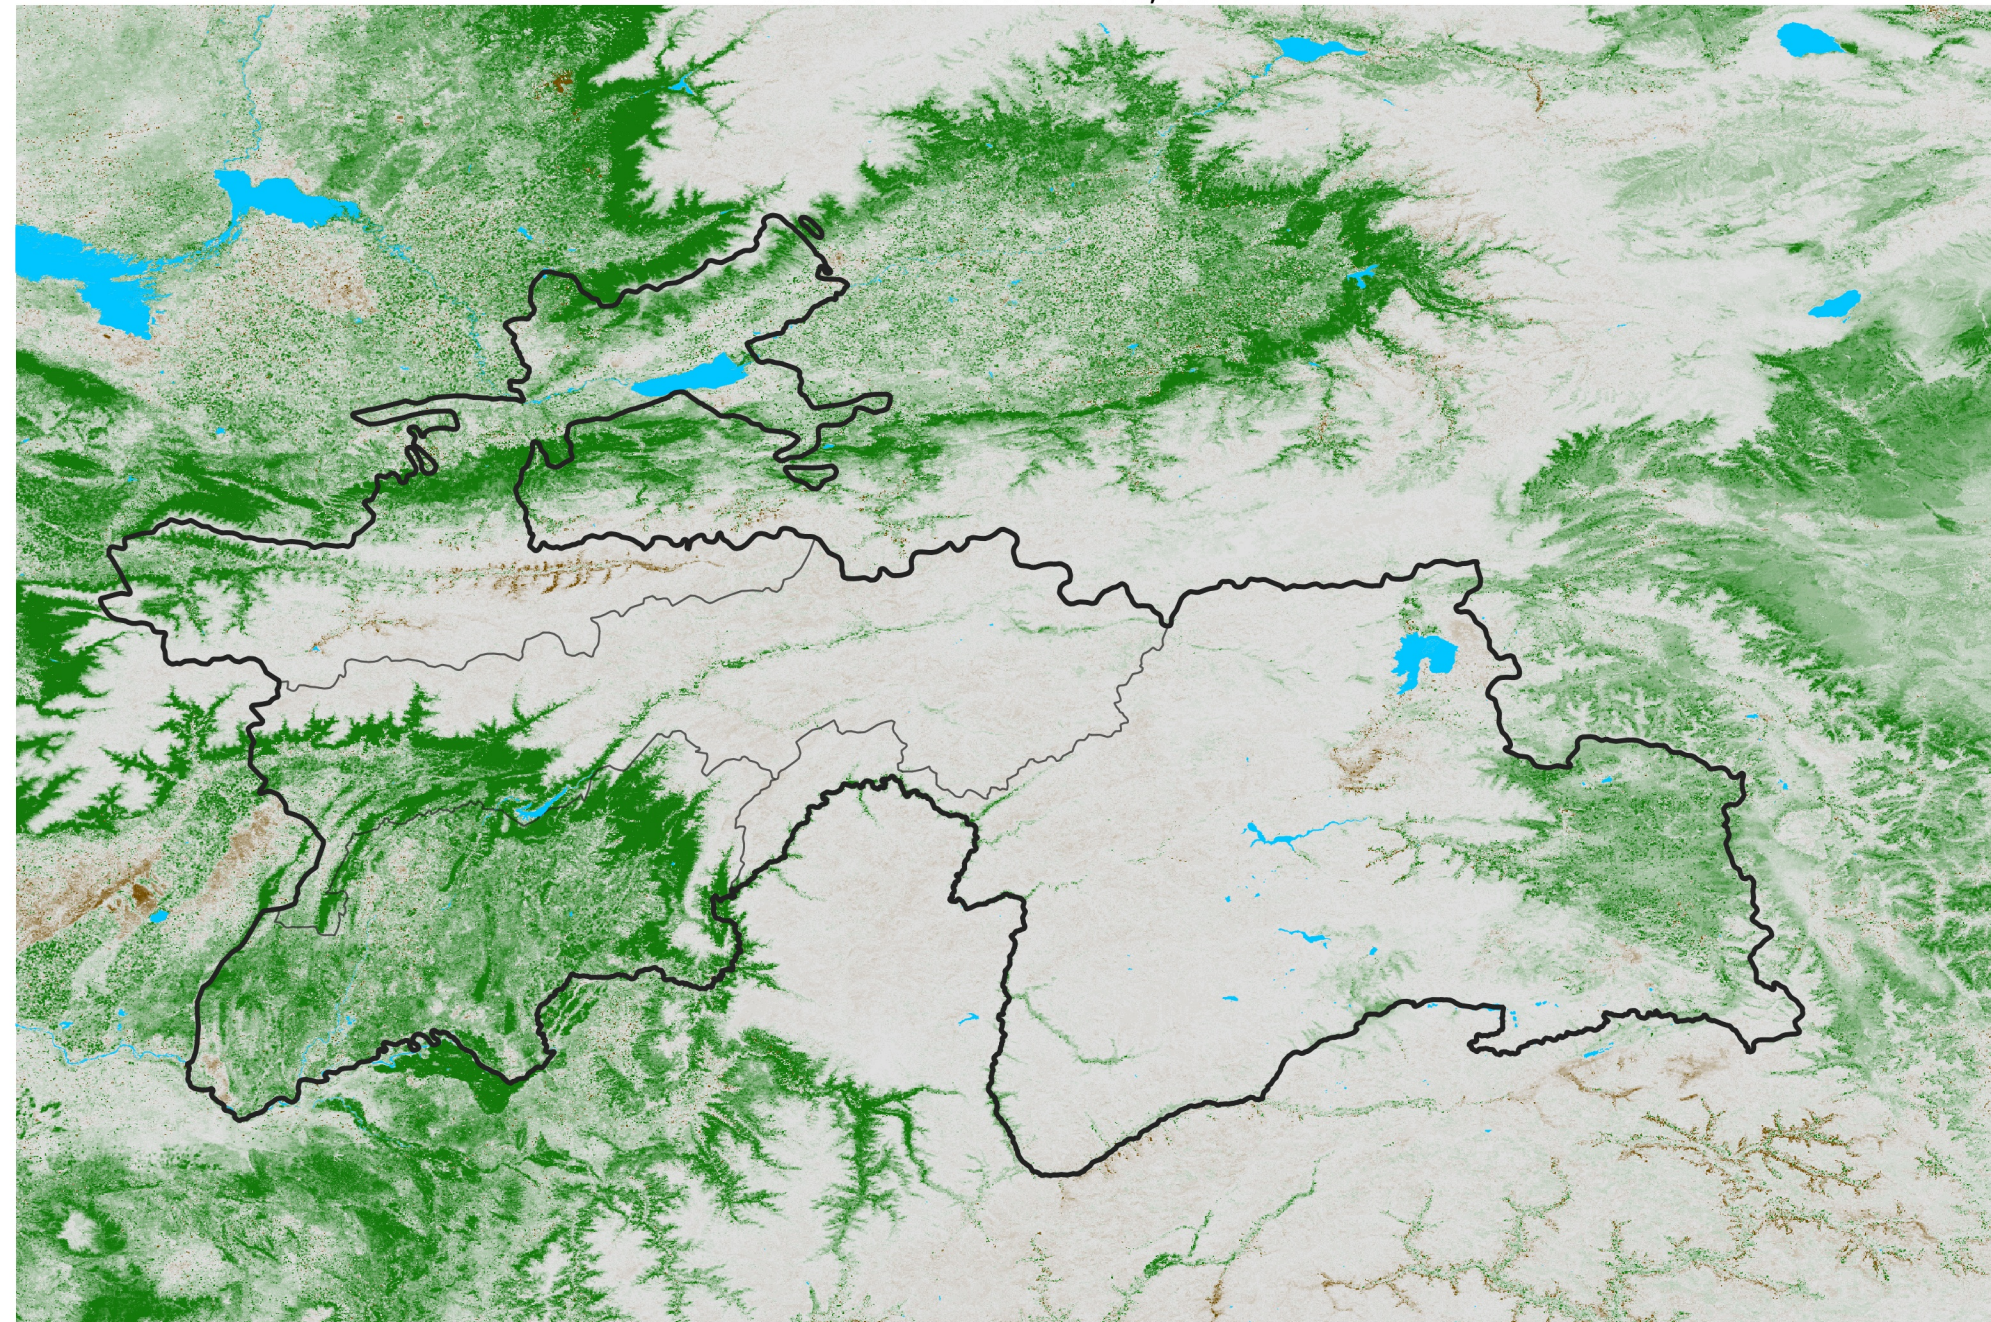

Tajikistan NDVI Difference

2013 minus 2012

Period 12 / Feb 21 - 28, 2013

NDVI Difference

< -0.3 -0.2 -0.1 -0.05 0.05 0.1 0.2 > 0.3

Negative

No Difference

Positive