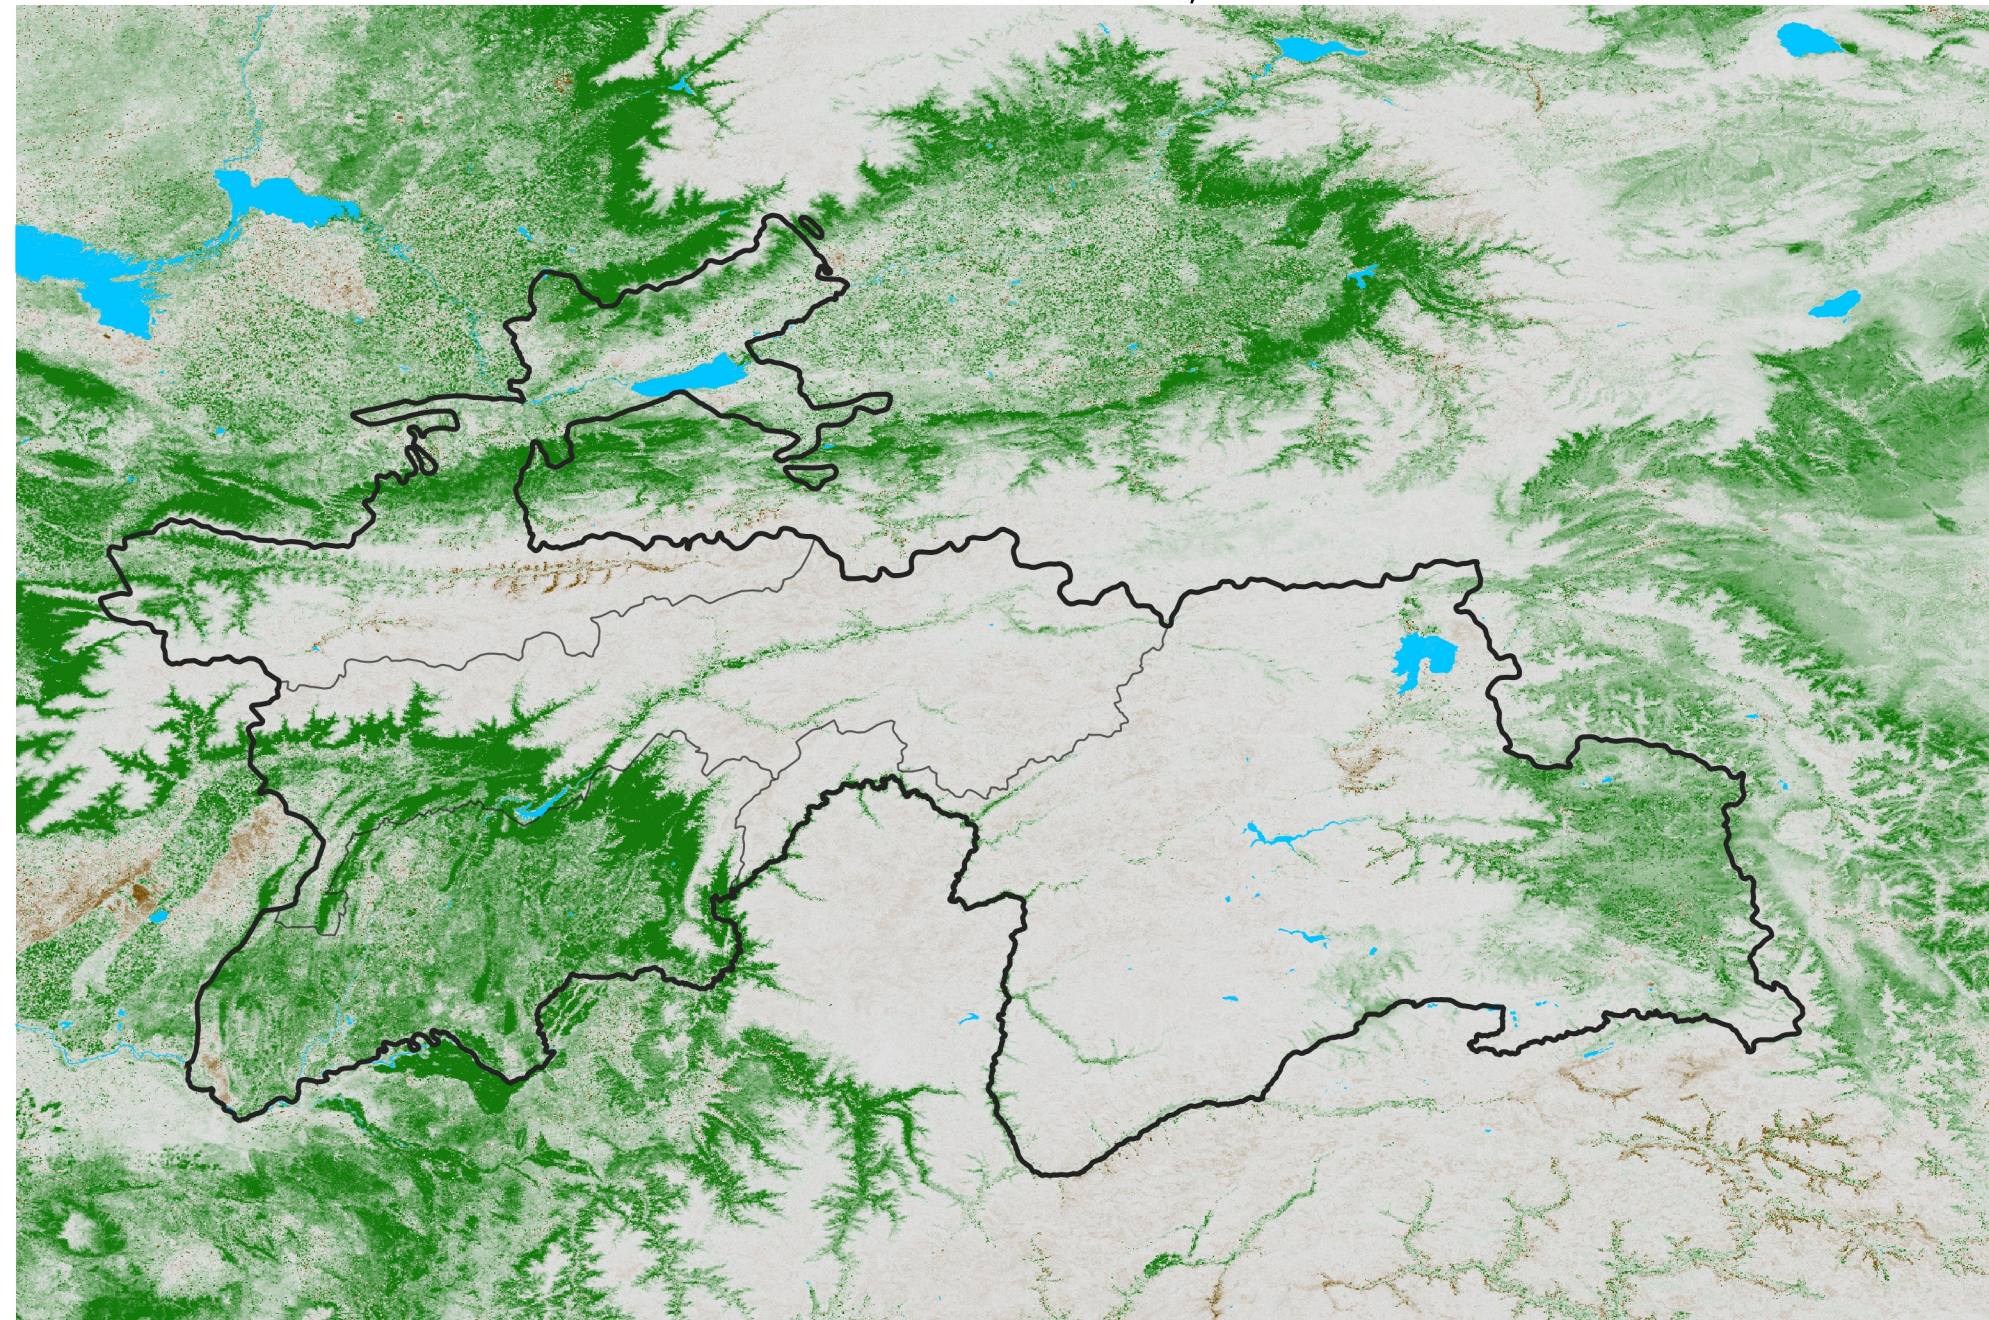

Tajikistan NDVI Difference

2013 minus 2012

Period 13 / Feb 26 - Mar 05, 2013

NDVI Difference

< -0.3 -0.2 -0.1 -0.05 0.05 0.1 0.2 > 0.3

Negative

No Difference

Positive