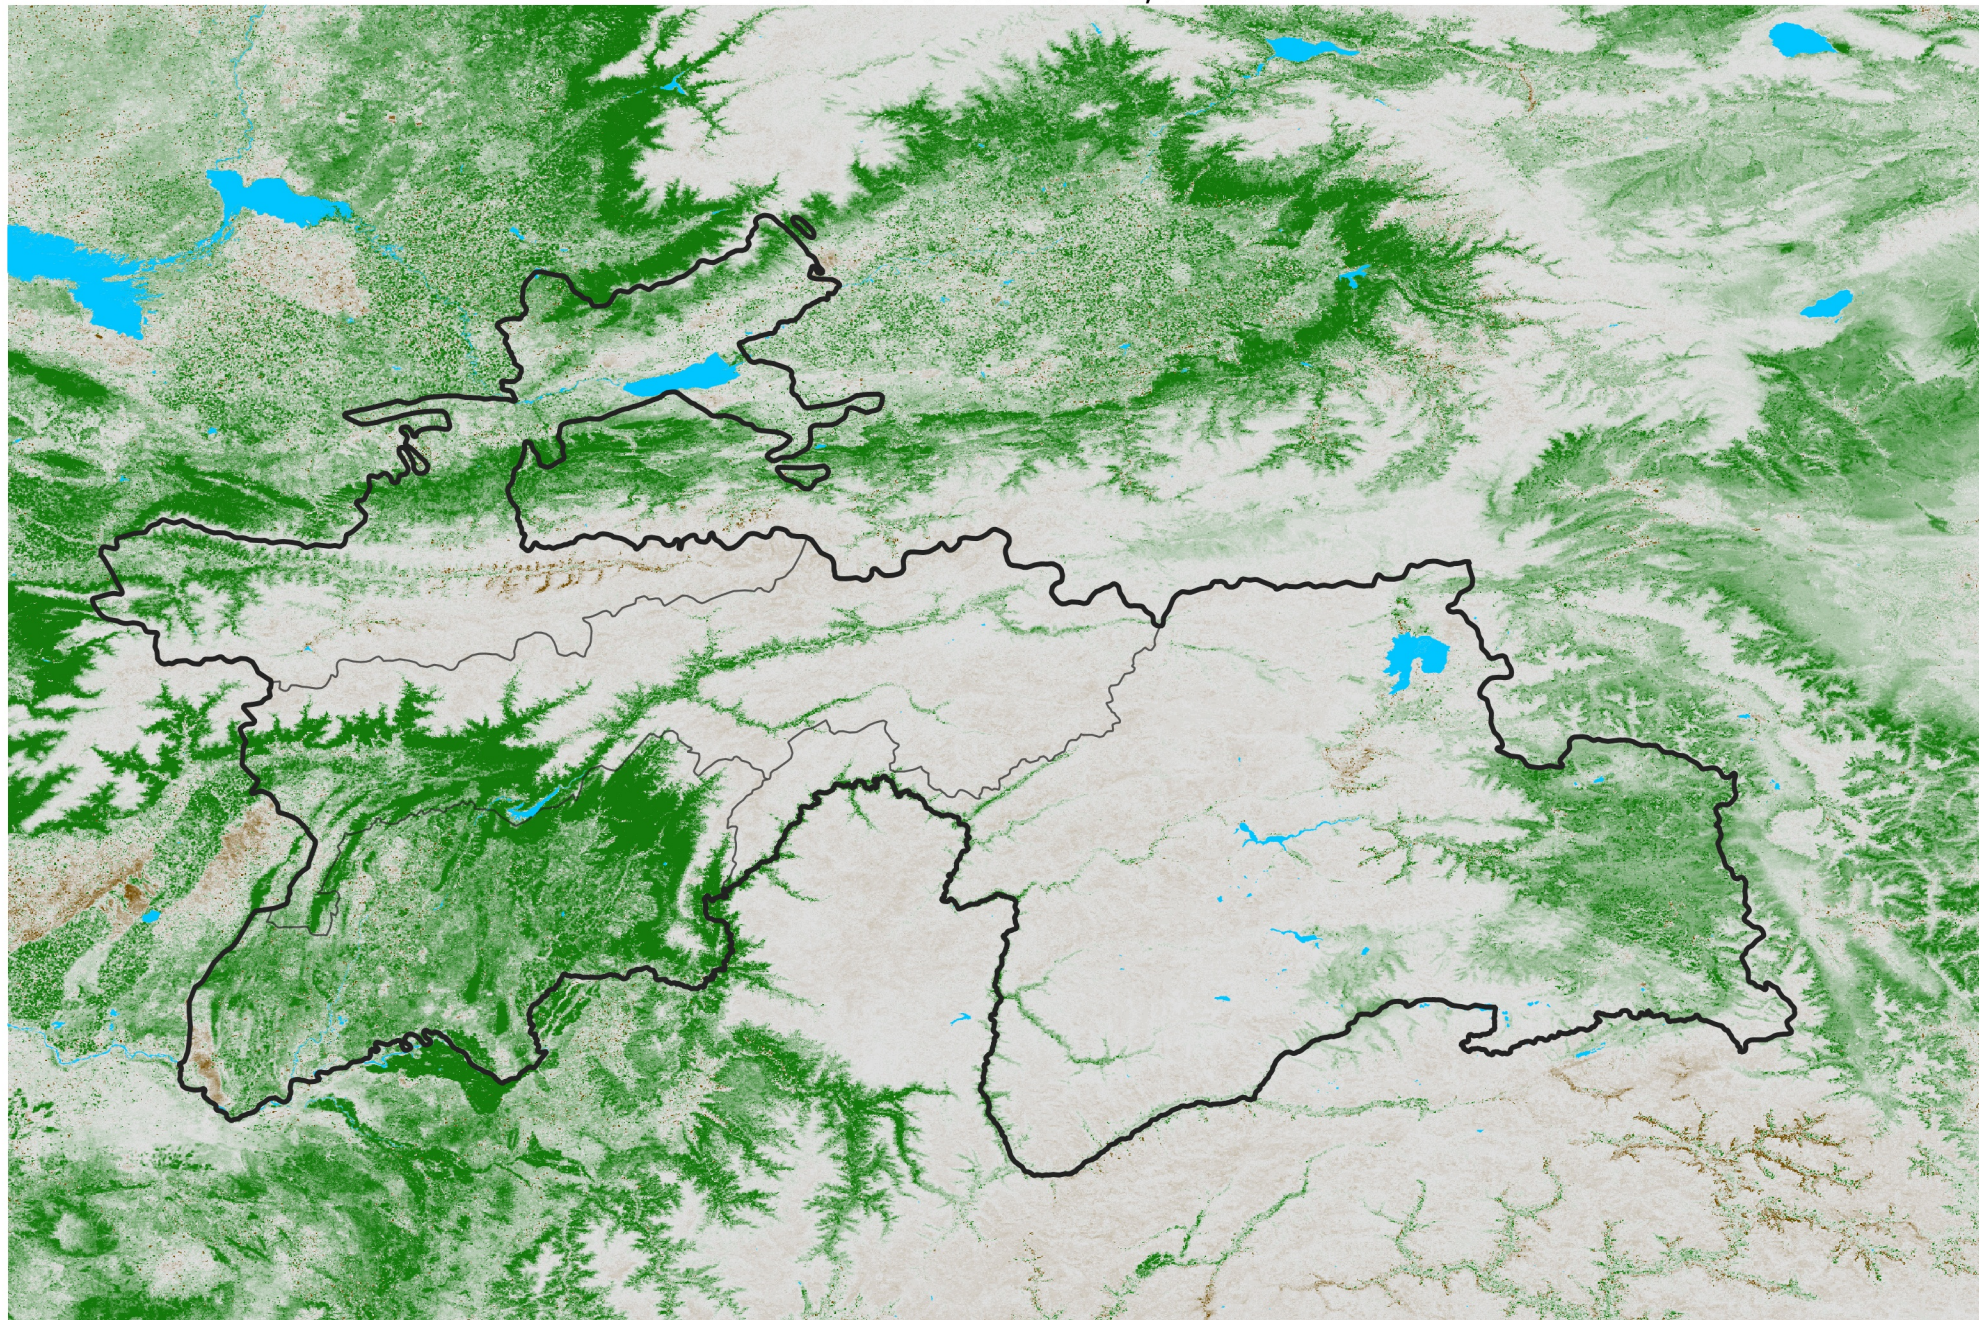

# Tajikistan NDVI Difference

2013 minus 2012

Period 14 / Mar 01 - 10, 2013

## NDVI Difference

< -0.3   -0.2   -0.1   -0.05   0.05   0.1   0.2   > 0.3

Negative

No Difference

Positive