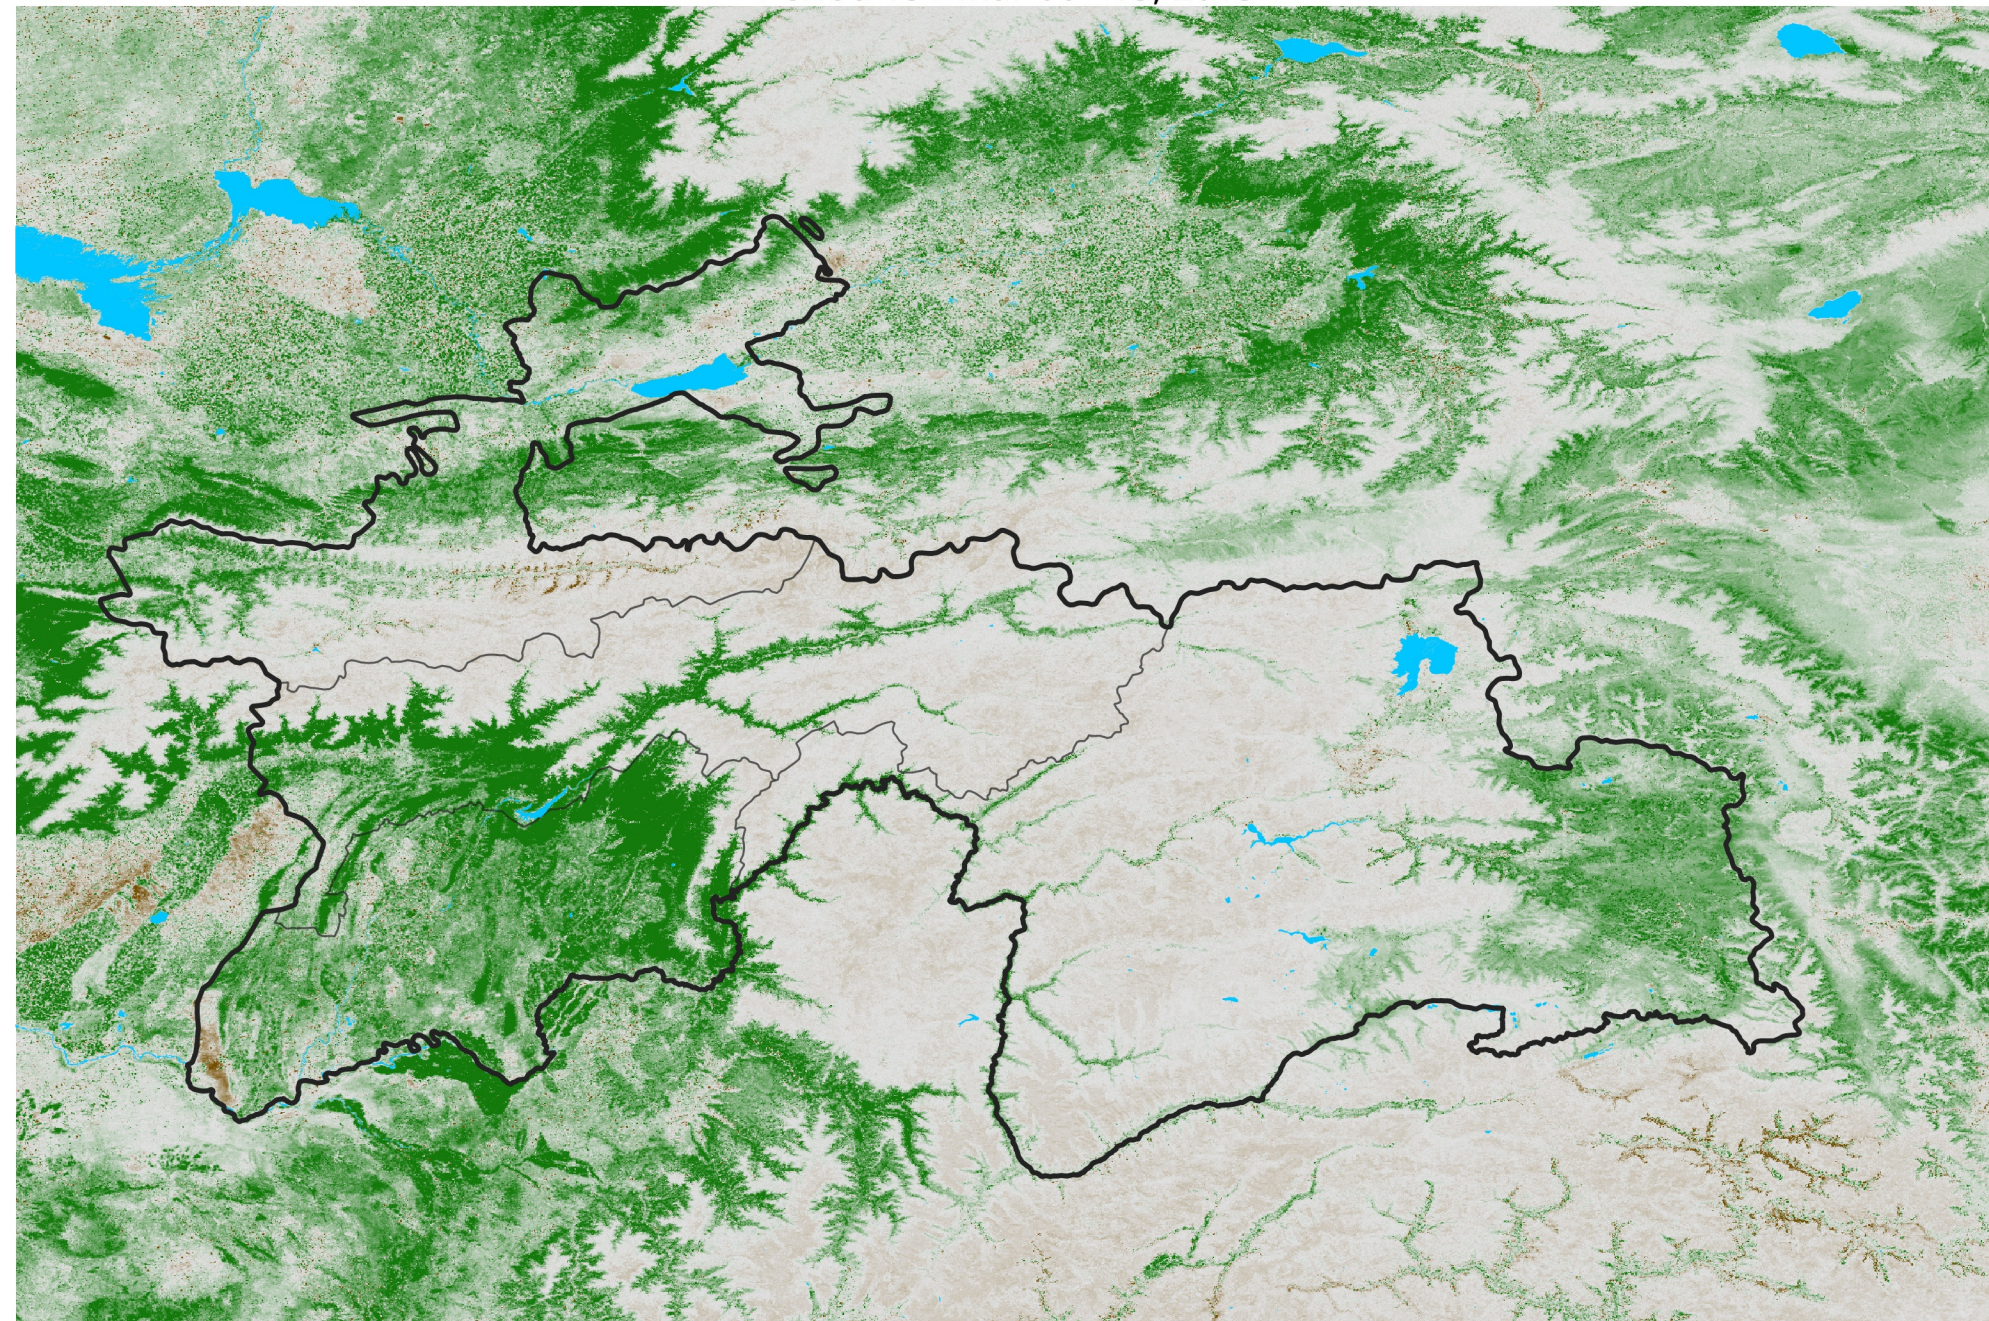

# Tajikistan NDVI Difference

2013 minus 2012

Period 15 / Mar 06 - 15, 2013

## NDVI Difference

< -0.3   -0.2   -0.1   -0.05   0.05   0.1   0.2   >0.3

Negative

No Difference

Positive