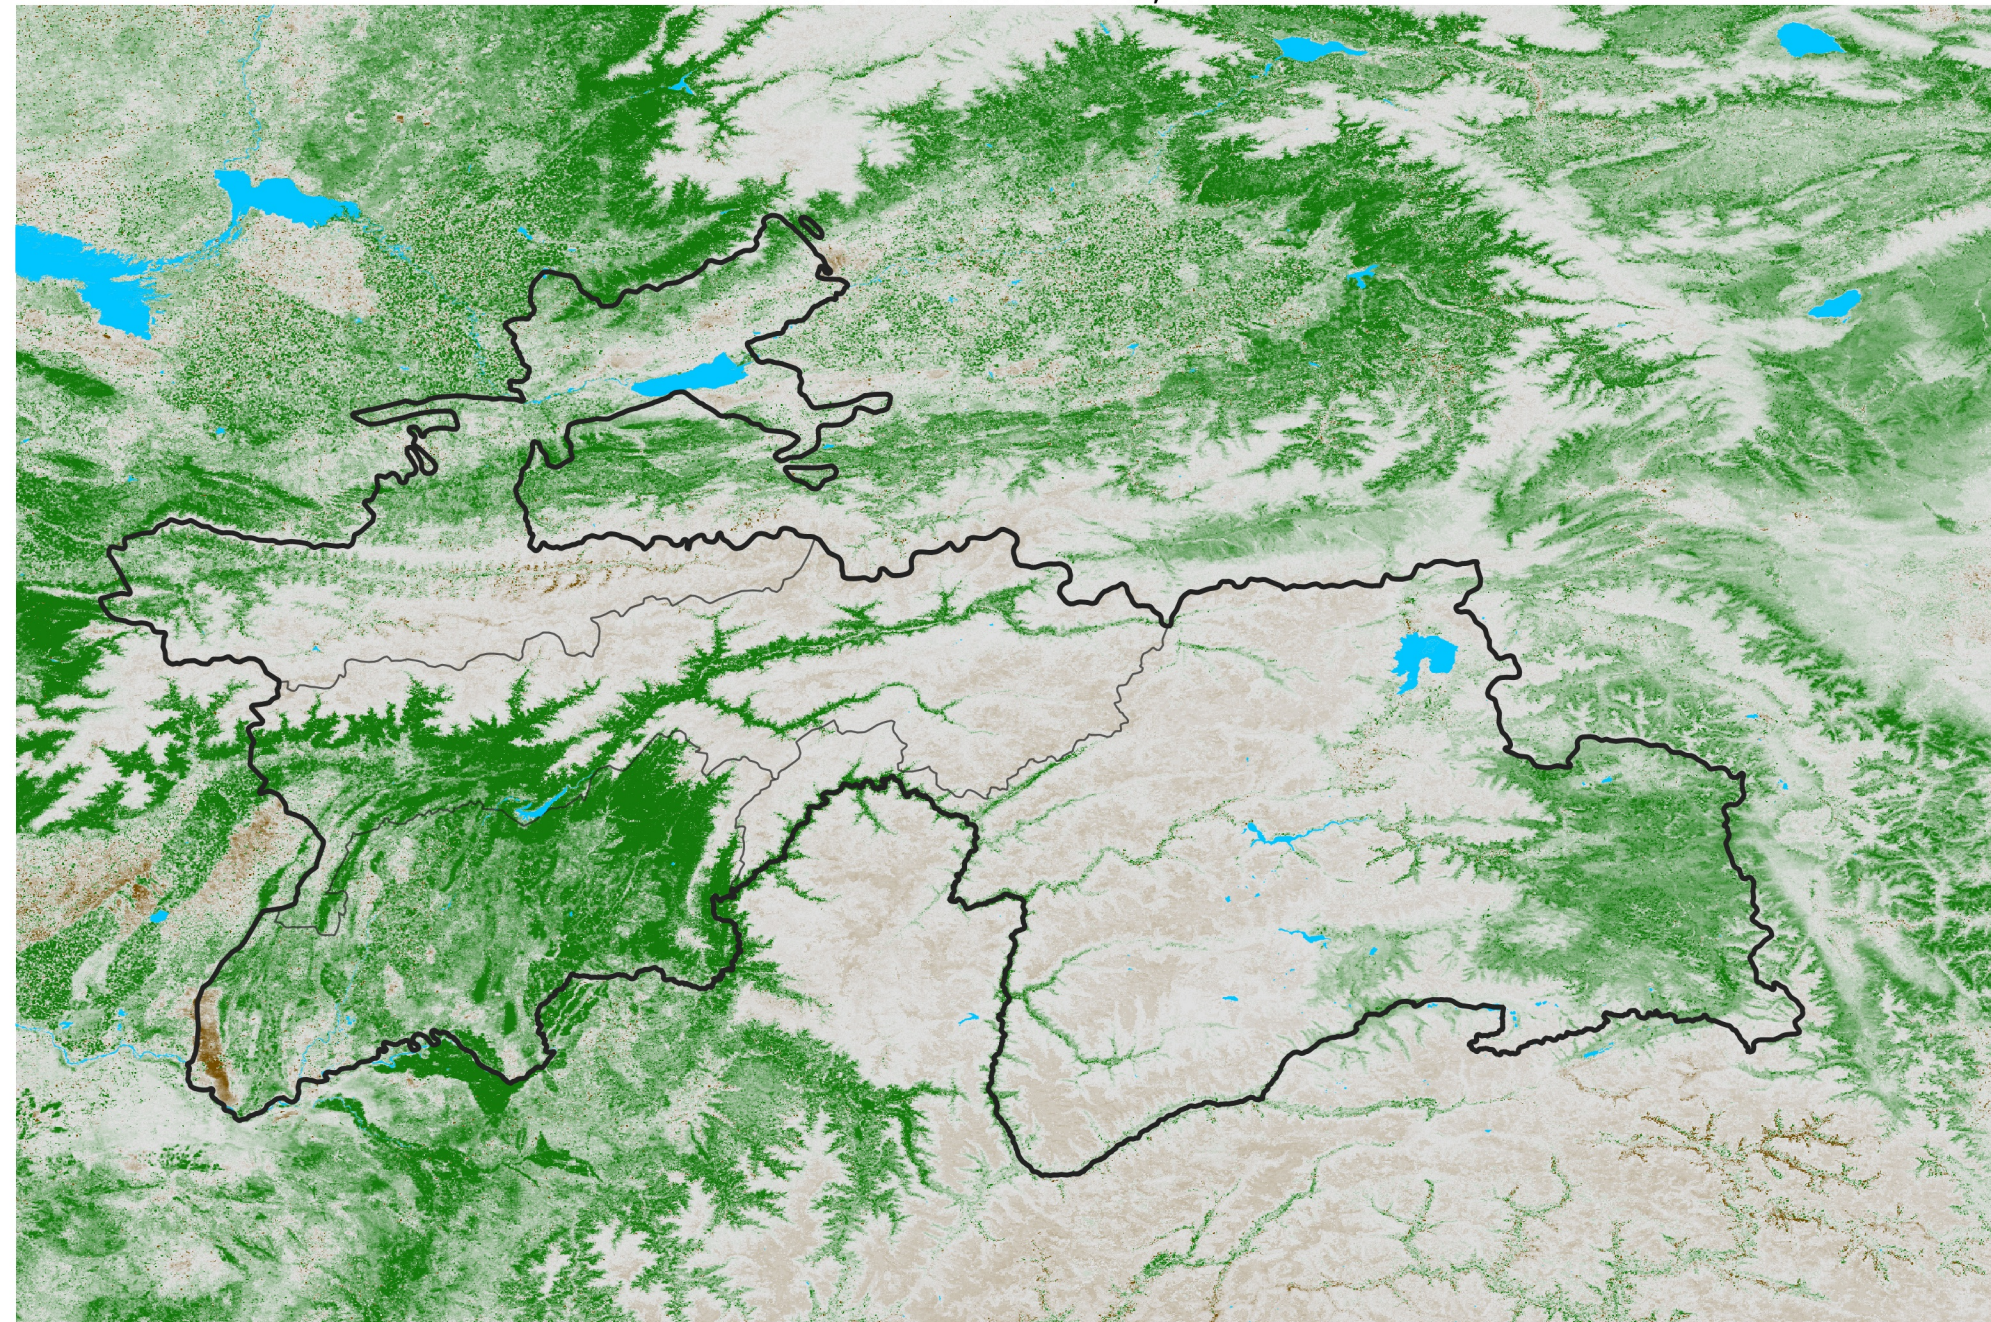

# Tajikistan NDVI Difference

2013 minus 2012

Period 16 / Mar 11 - 20, 2013

## NDVI Difference

< -0.3   -0.2   -0.1   -0.05   0.05   0.1   0.2   >0.3

Negative

No Difference

Positive