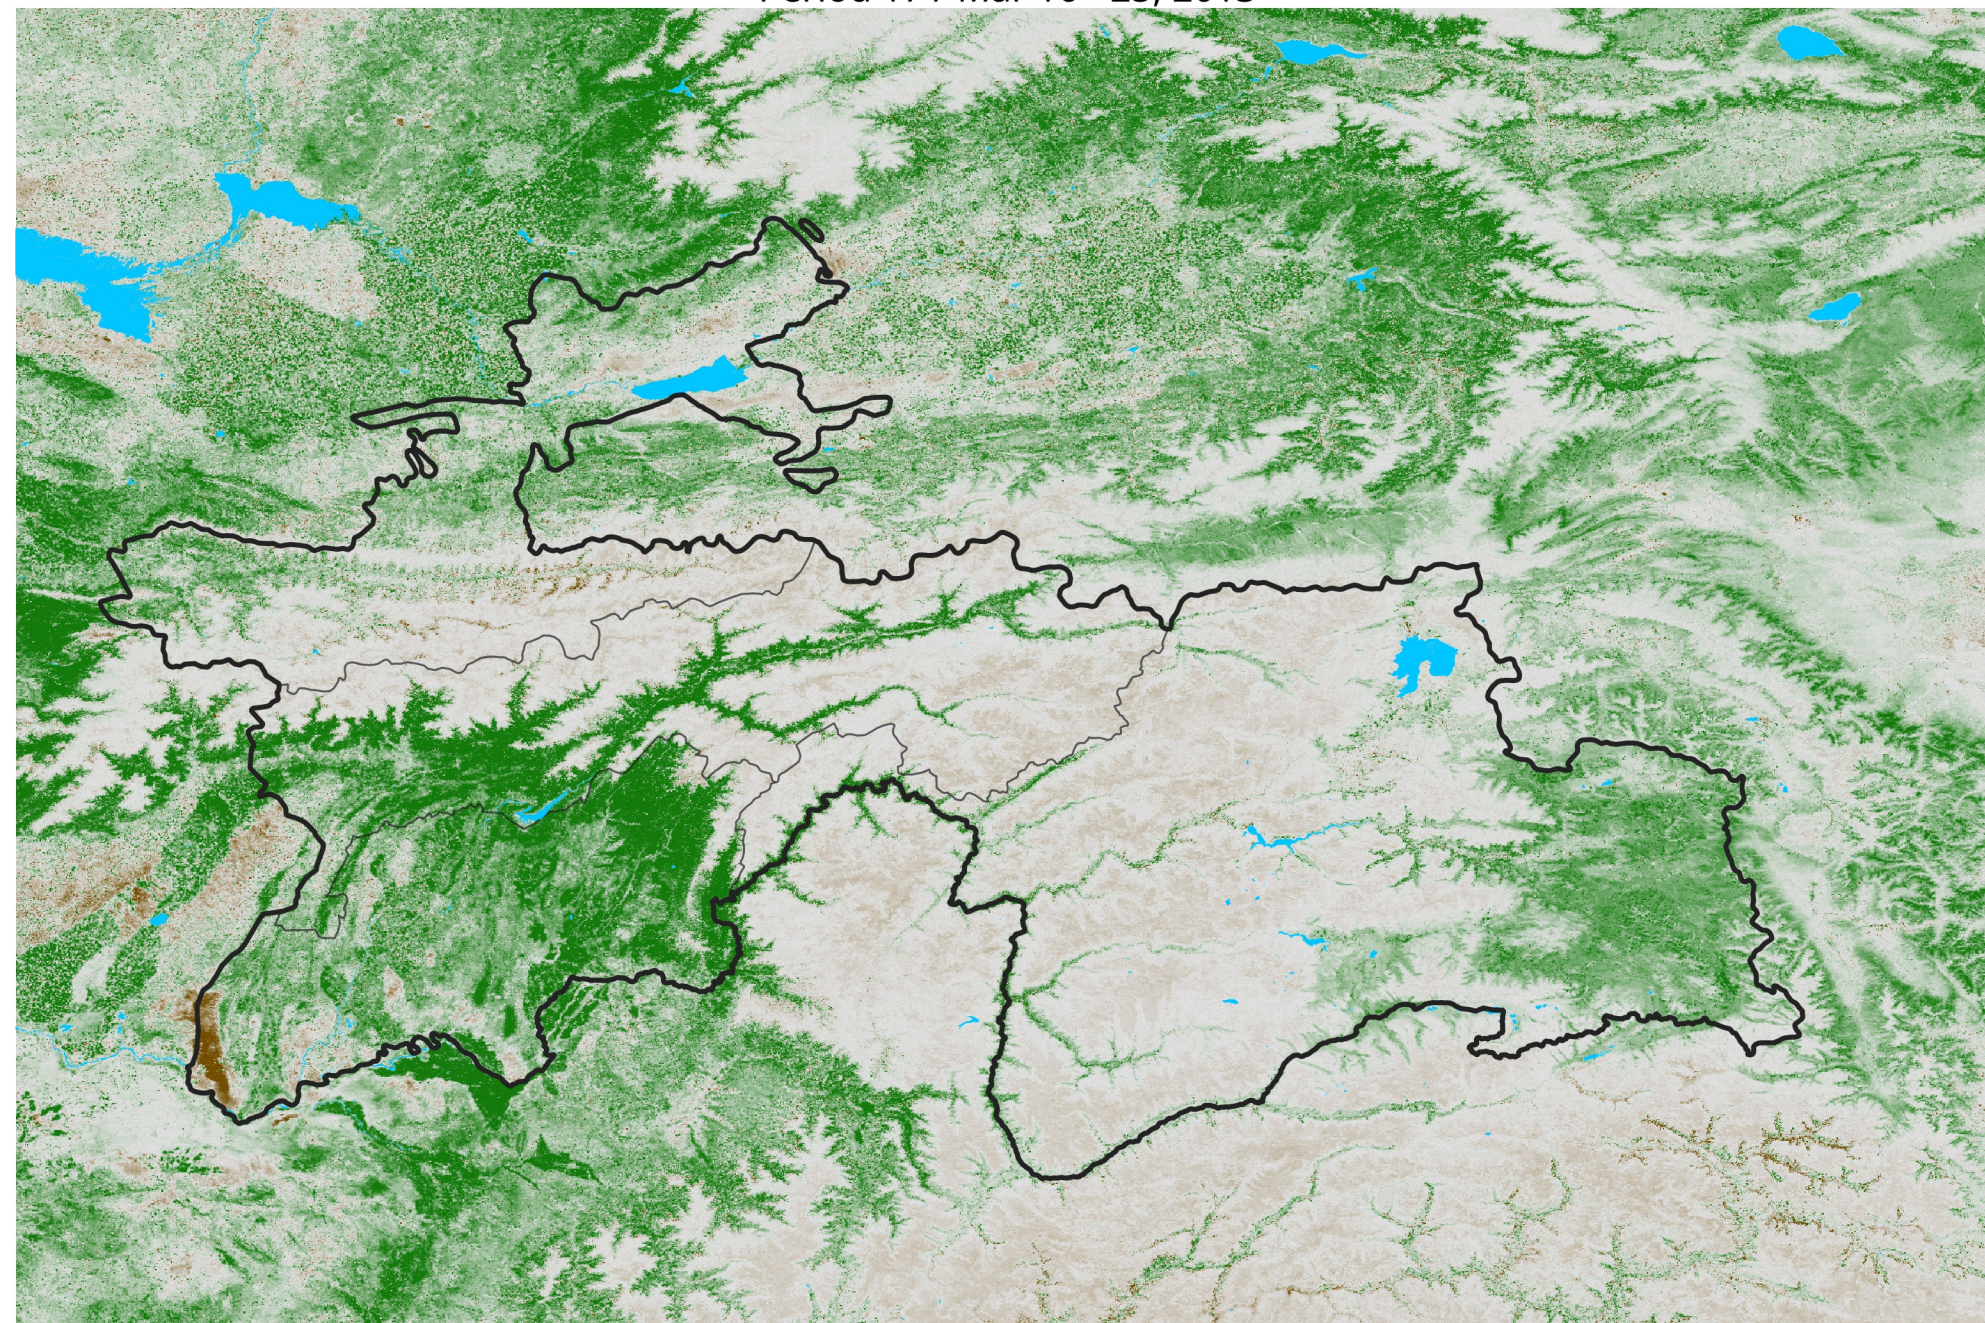

Tajikistan NDVI Difference

2013 minus 2012

Period 17 / Mar 16 - 25, 2013

NDVI Difference

< -0.3 -0.2 -0.1 -0.05 0.05 0.1 0.2 > 0.3

Negative

No Difference

Positive