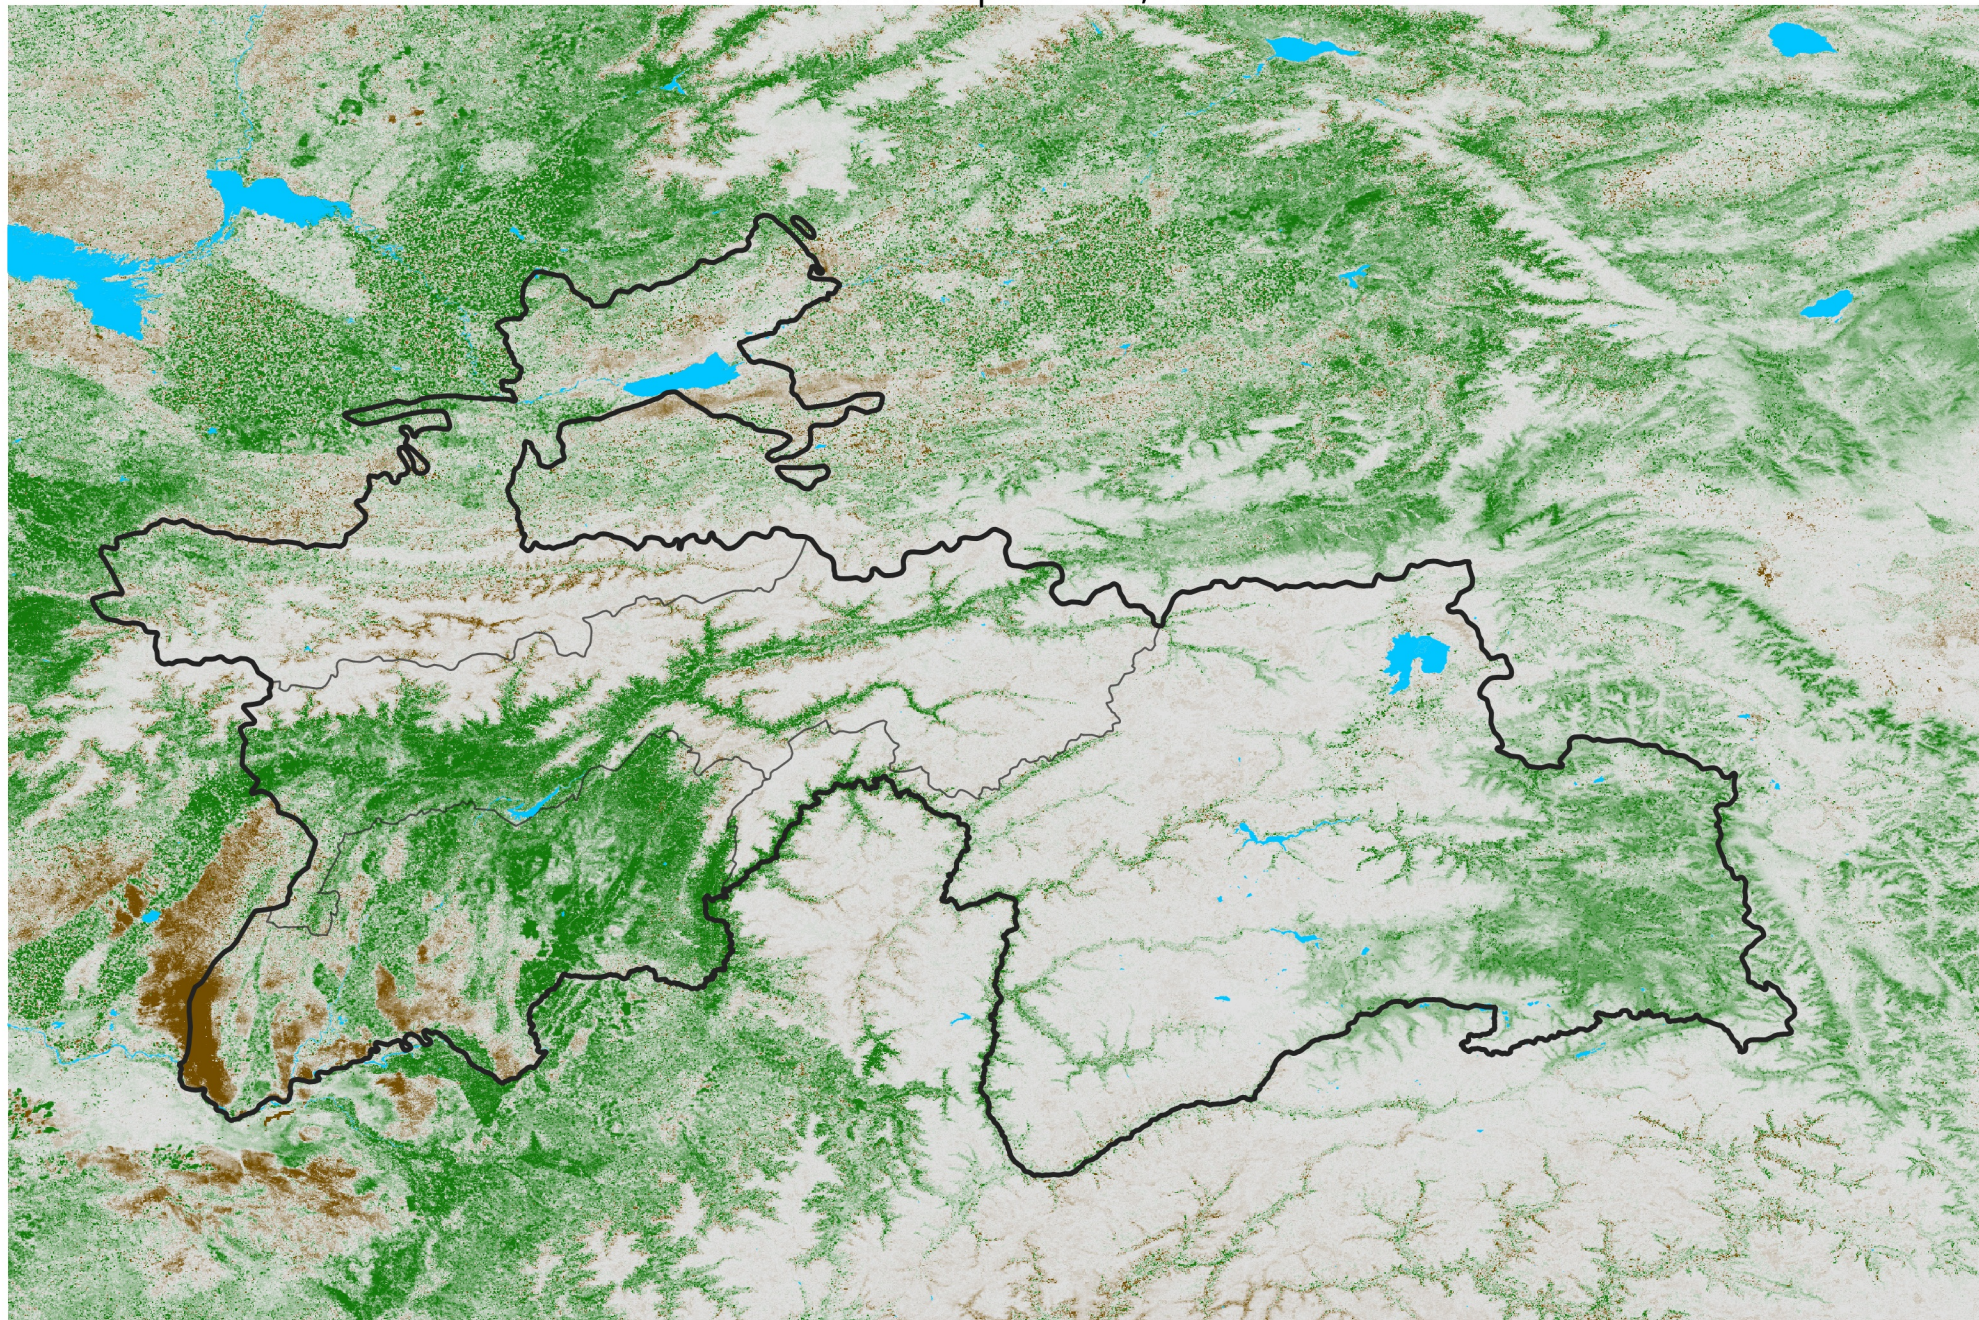

# Tajikistan NDVI Difference

2013 minus 2012

Period 20 / Apr 01 - 10, 2013

## NDVI Difference

< -0.3   -0.2   -0.1   -0.05   0.05   0.1   0.2   > 0.3

Negative

No Difference

Positive