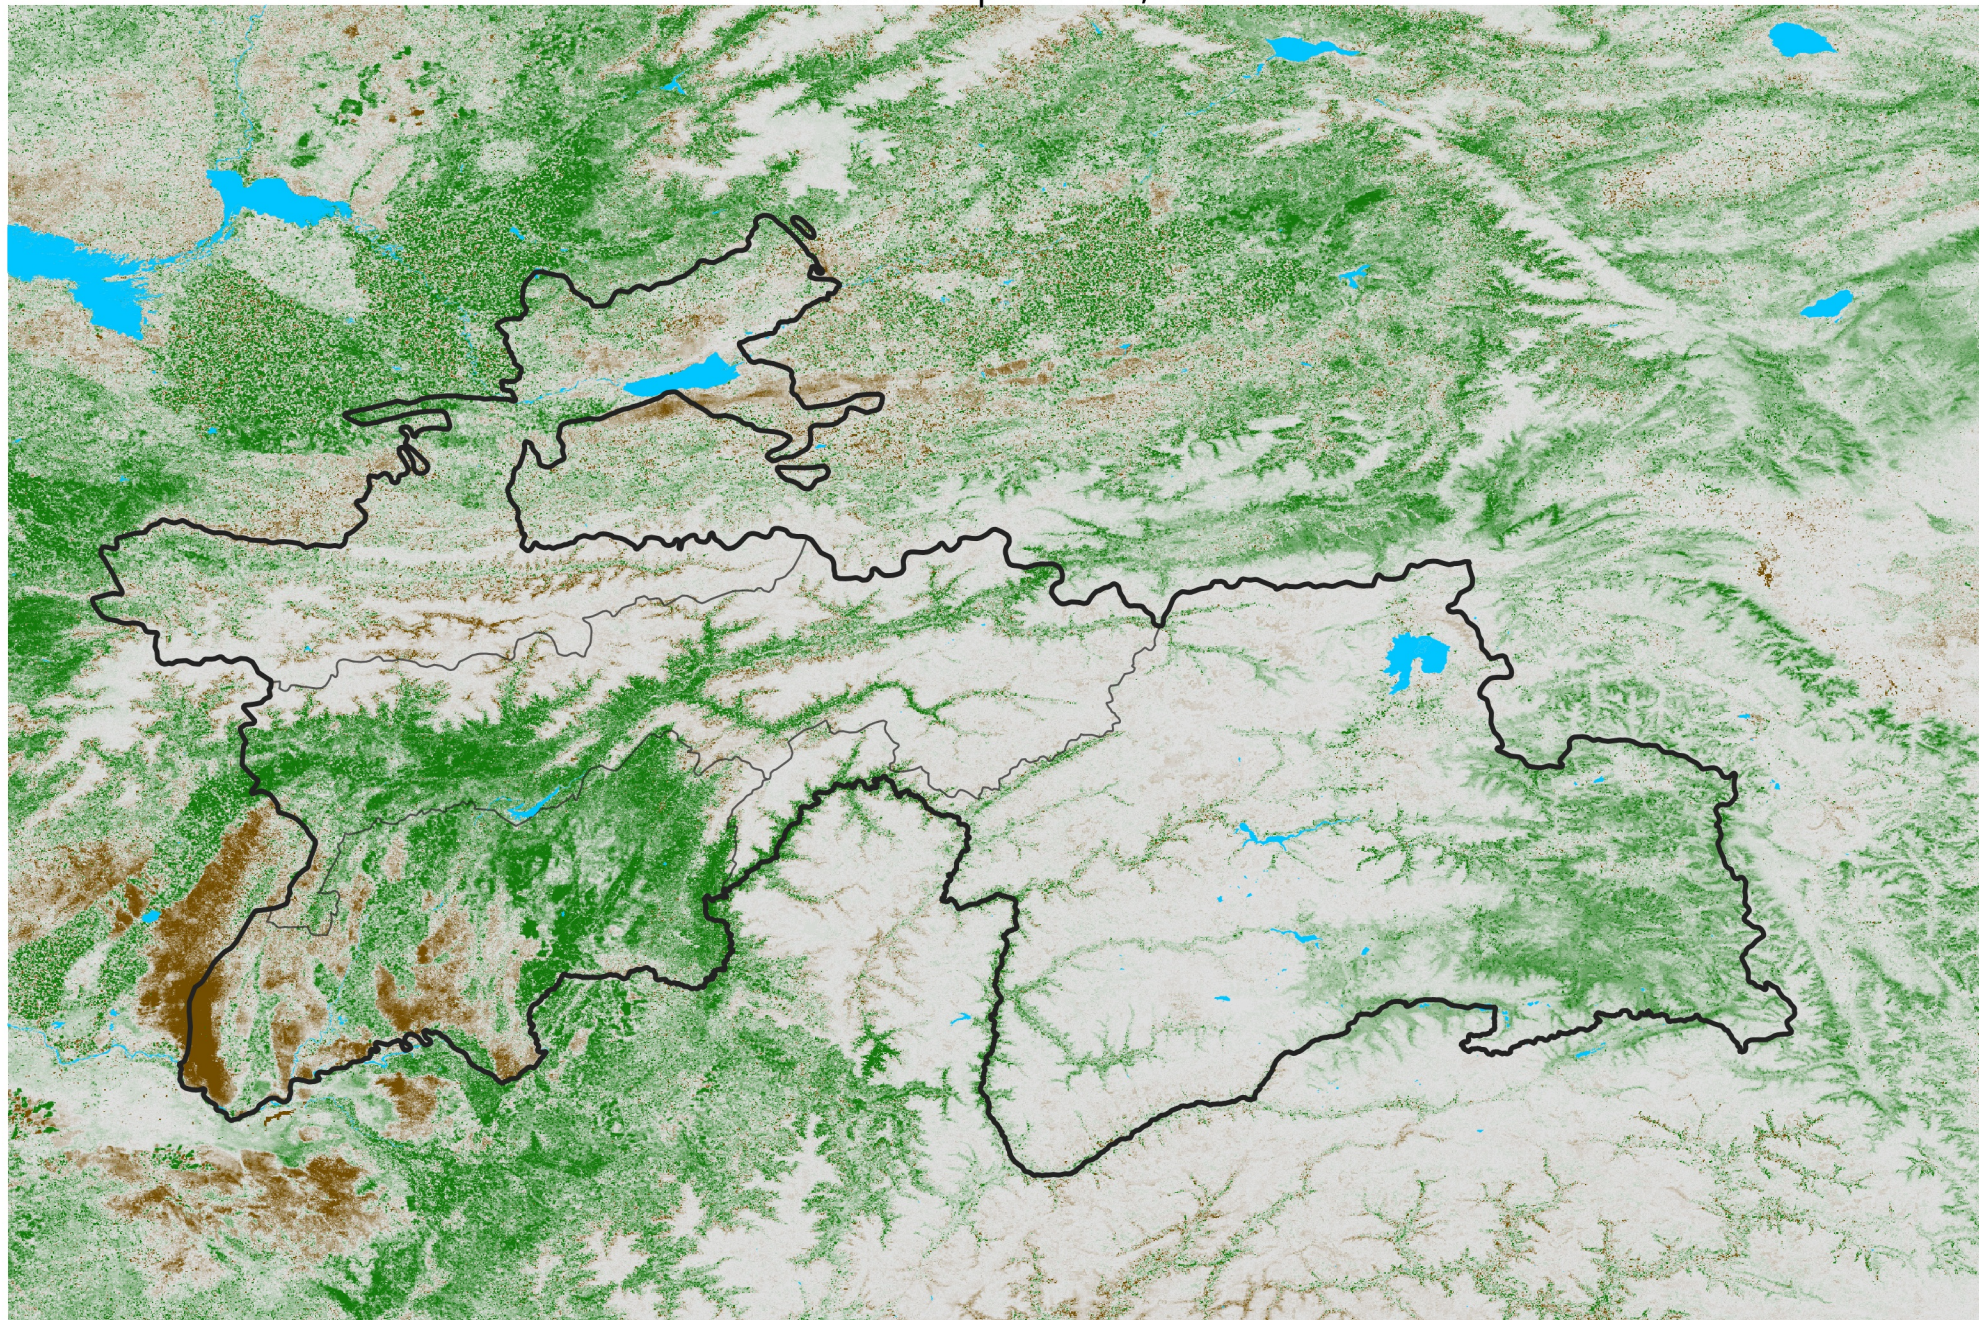

Tajikistan NDVI Difference

2013 minus 2012

Period 21 / Apr 06 - 15, 2013

NDVI Difference

< -0.3 -0.2 -0.1 -0.05 0.05 0.1 0.2 > 0.3

Negative

No Difference

Positive