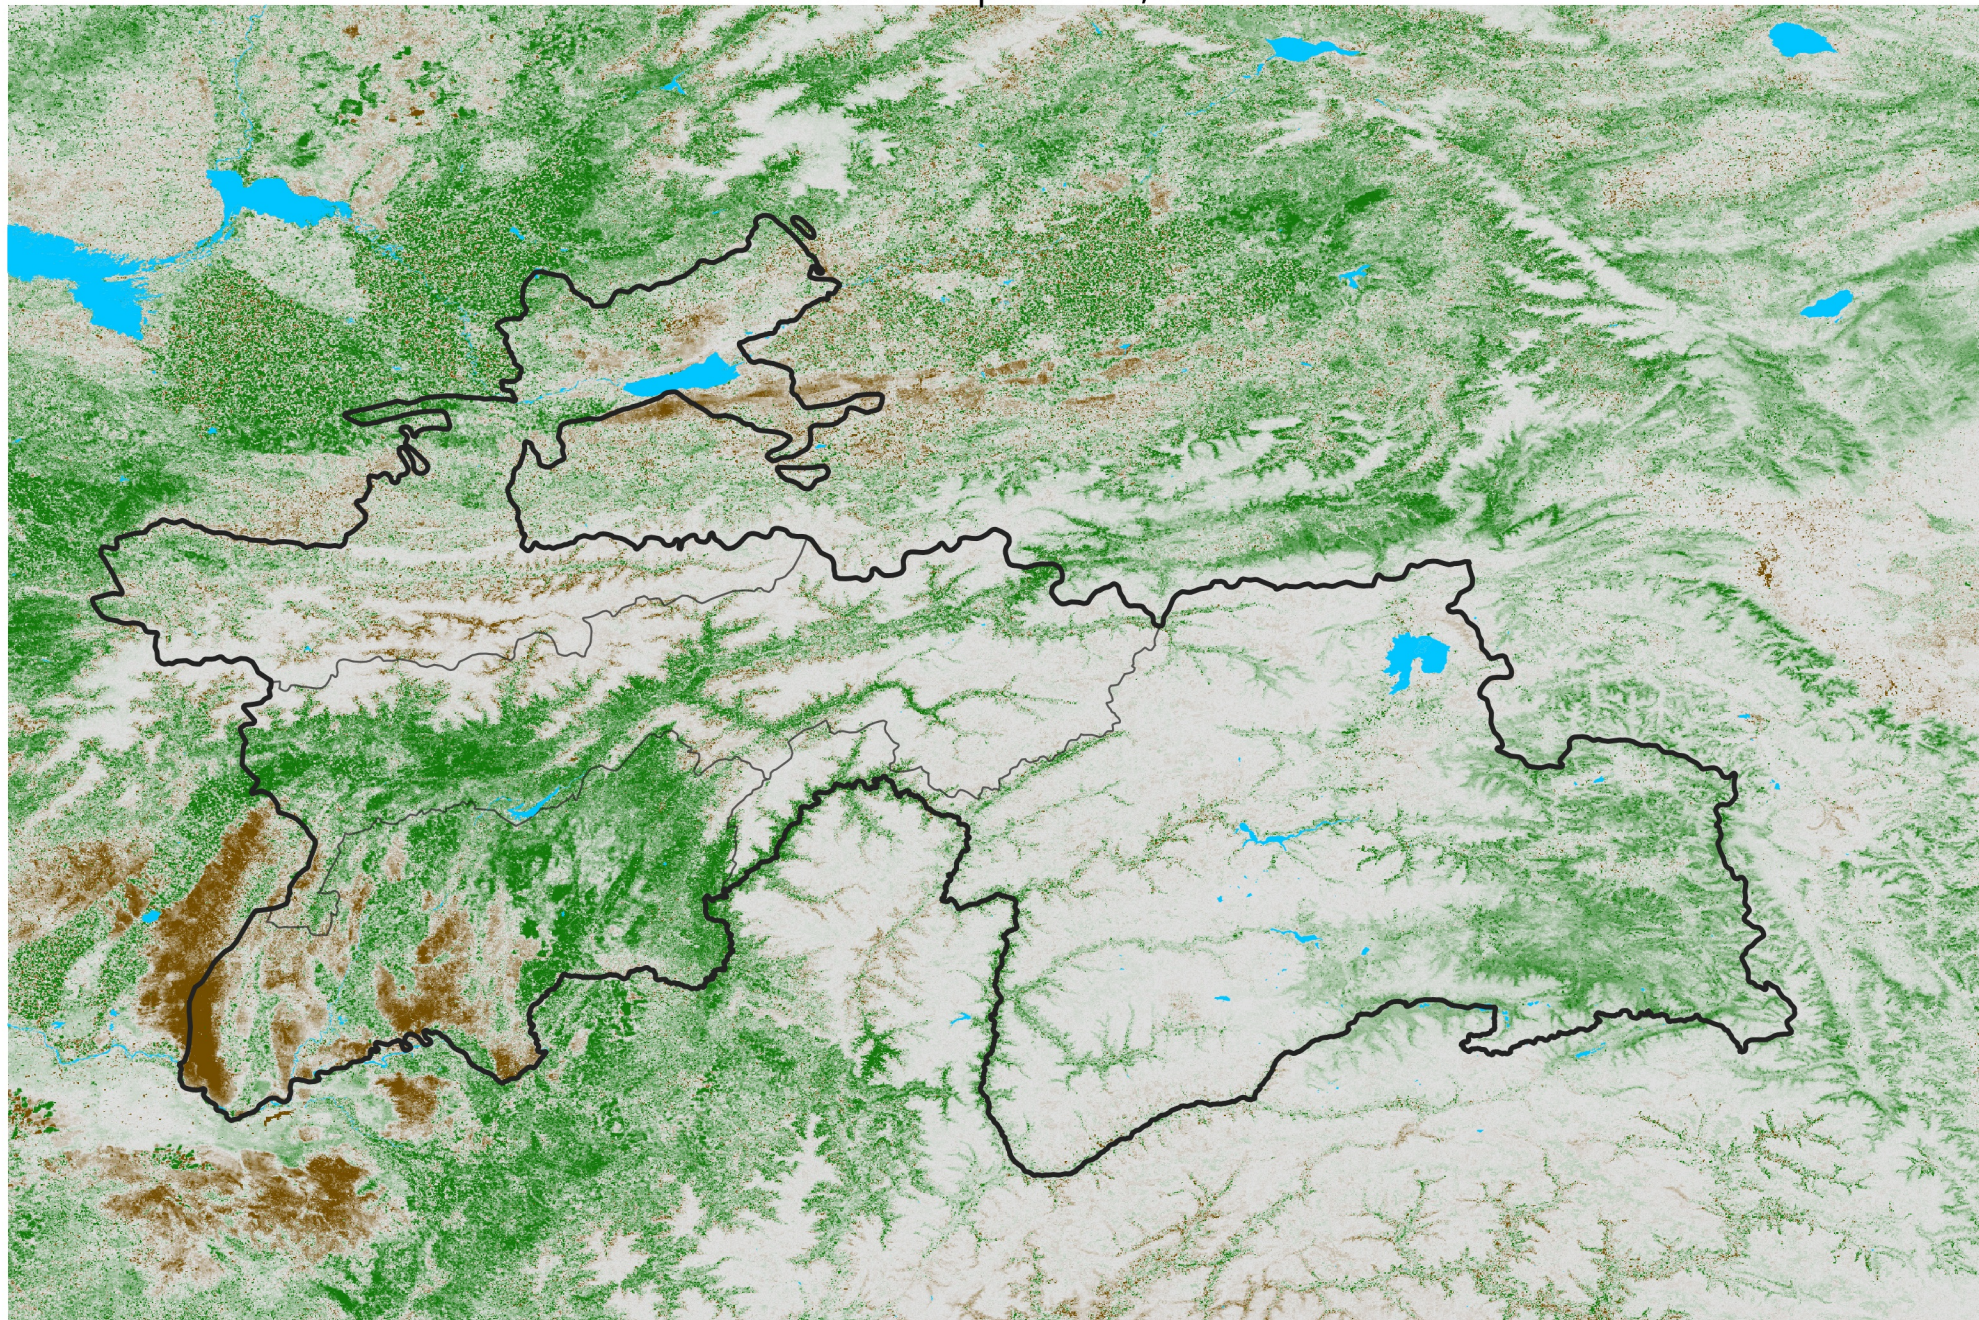

Tajikistan NDVI Difference

2013 minus 2012

Period 22 / Apr 11 - 20, 2013

NDVI Difference

< -0.3 -0.2 -0.1 -0.05 0.05 0.1 0.2 > 0.3

Negative

No Difference

Positive