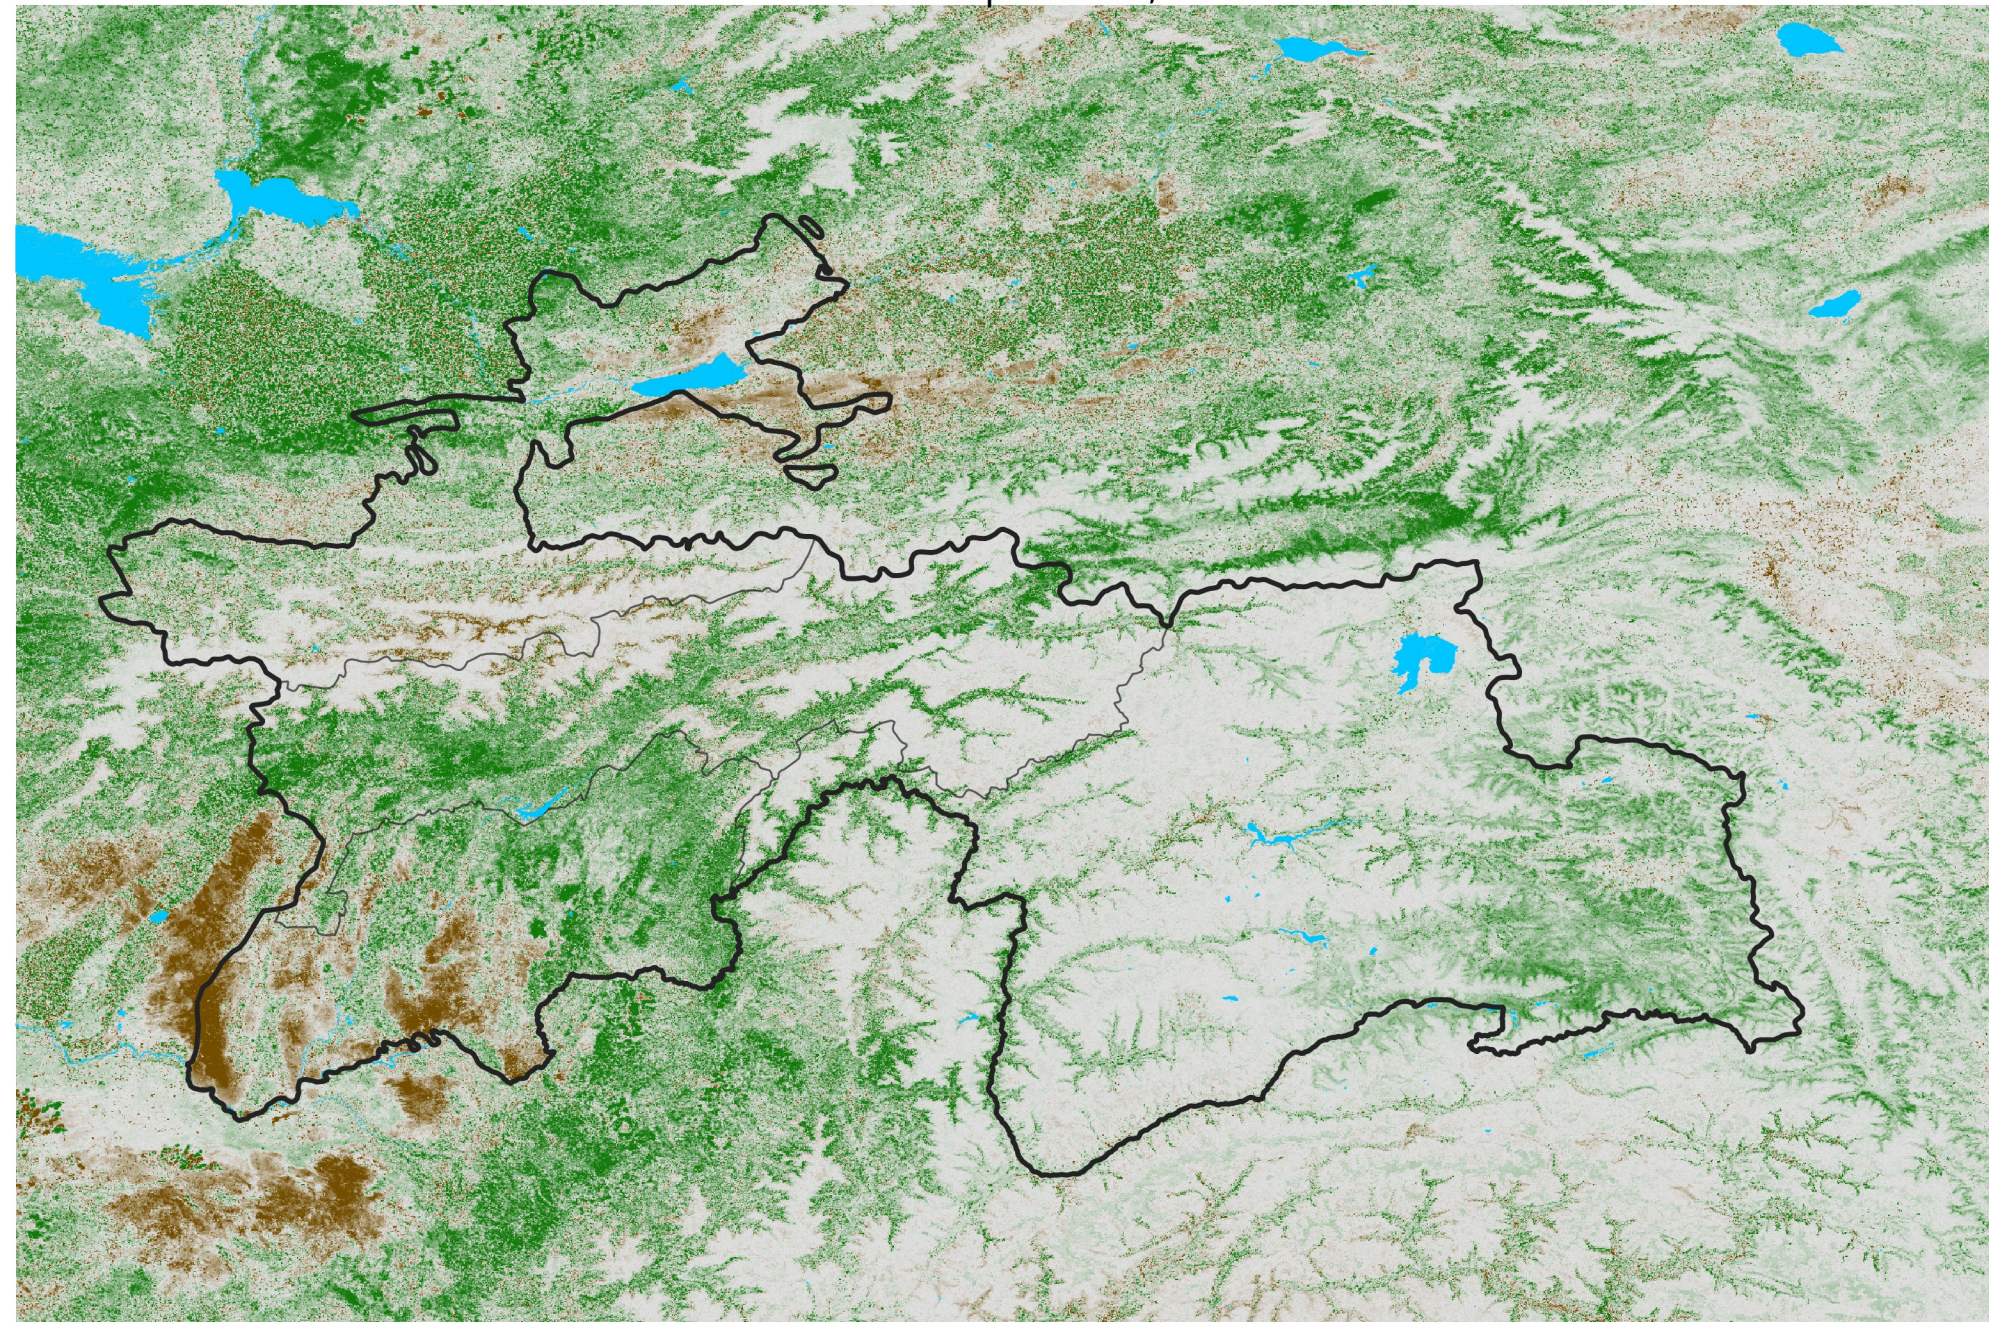

Tajikistan NDVI Difference

2013 minus 2012

Period 24 / Apr 21 - 30, 2013

NDVI Difference

< -0.3 -0.2 -0.1 -0.05 0.05 0.1 0.2 > 0.3

Negative

No Difference

Positive