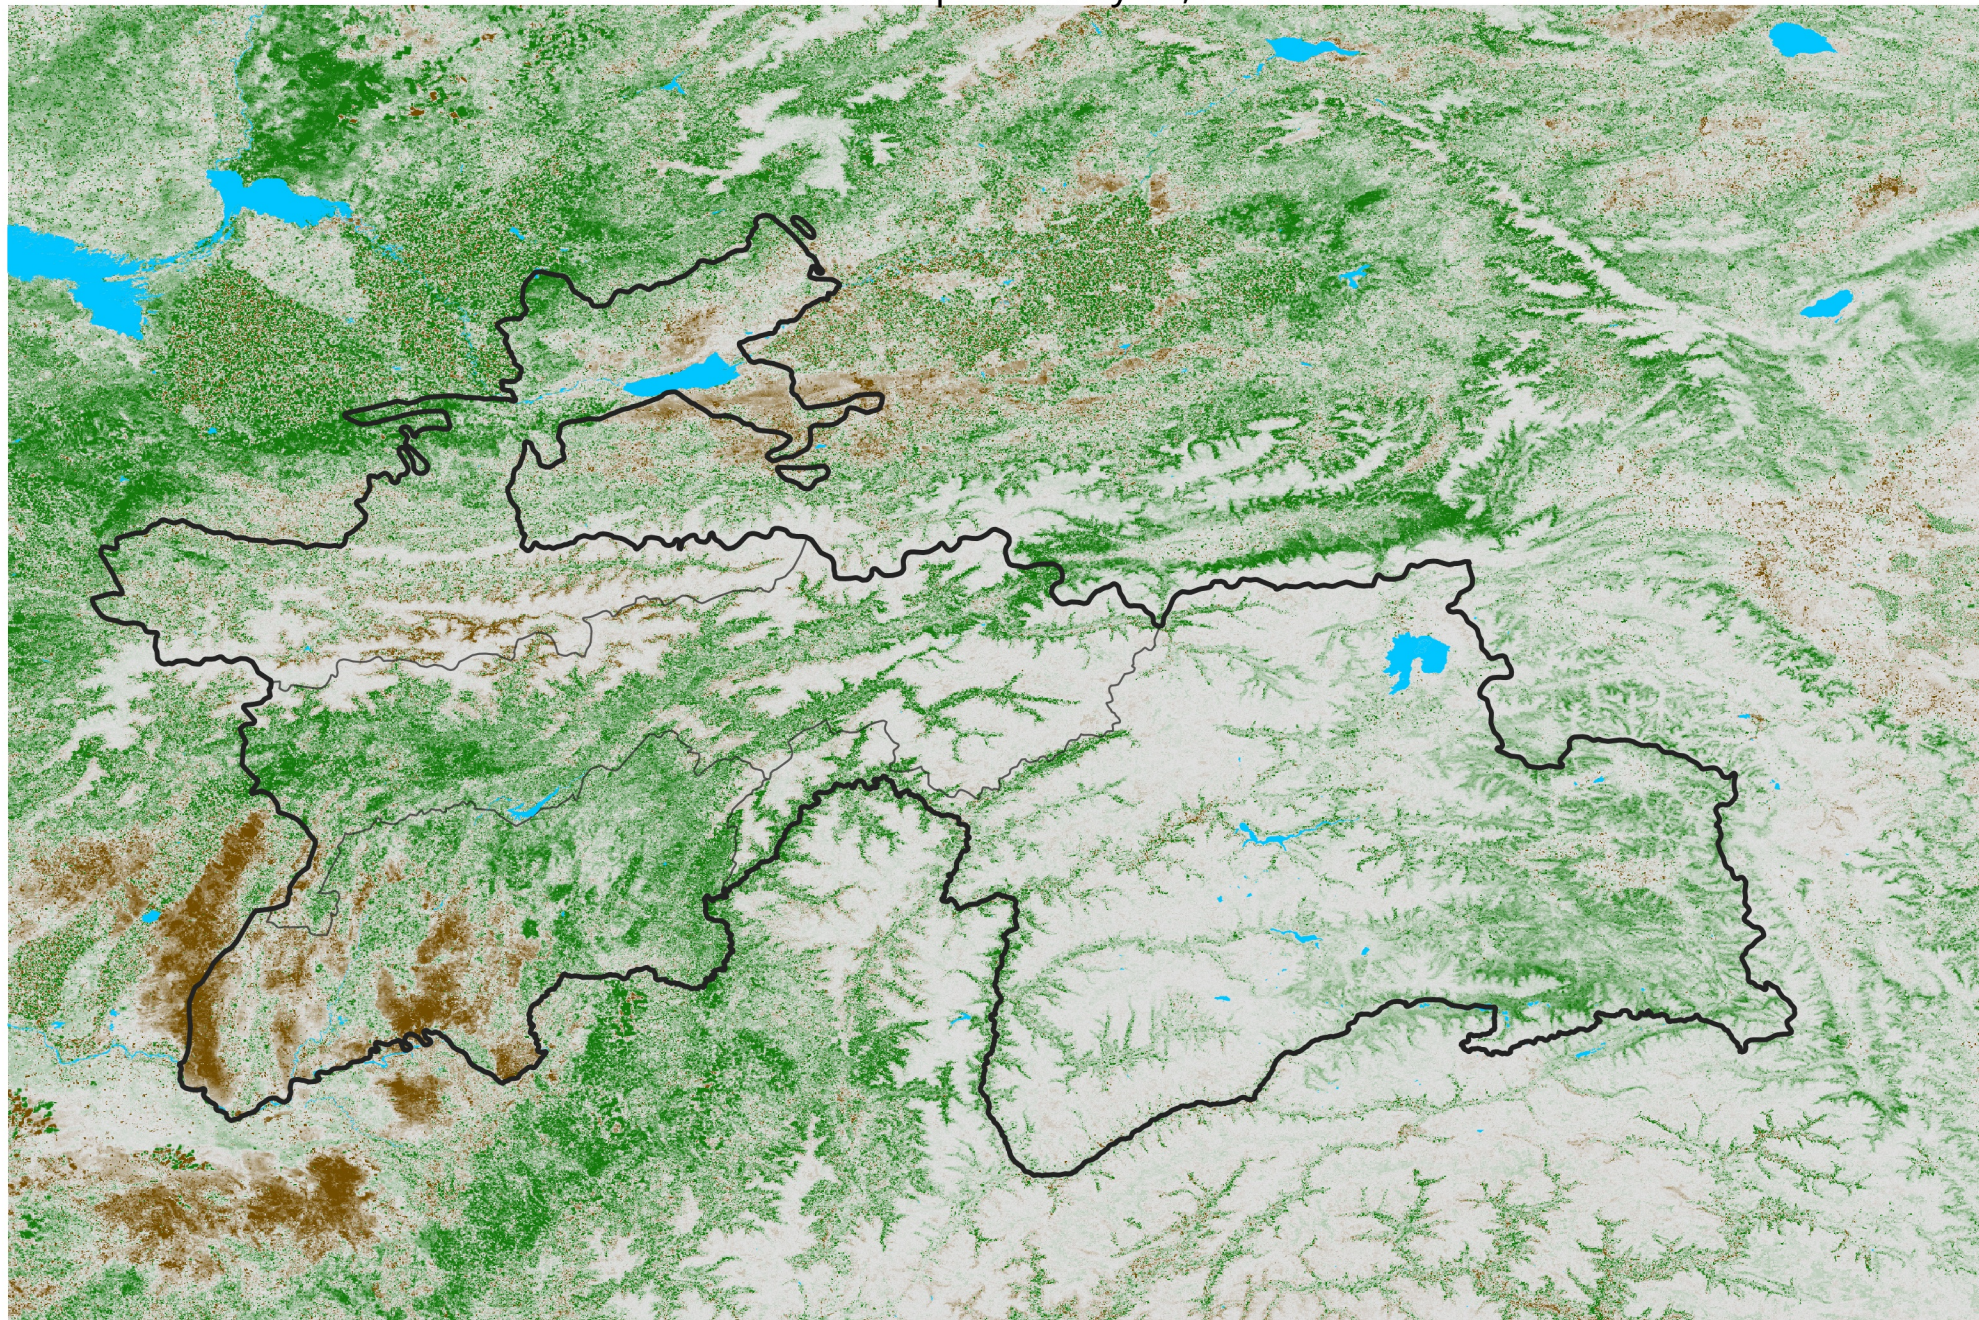

# Tajikistan NDVI Difference

2013 minus 2012

Period 25 / Apr 26 - May 05, 2013

## NDVI Difference

< -0.3   -0.2   -0.1   -0.05   0.05   0.1   0.2   > 0.3

Negative

No Difference

Positive