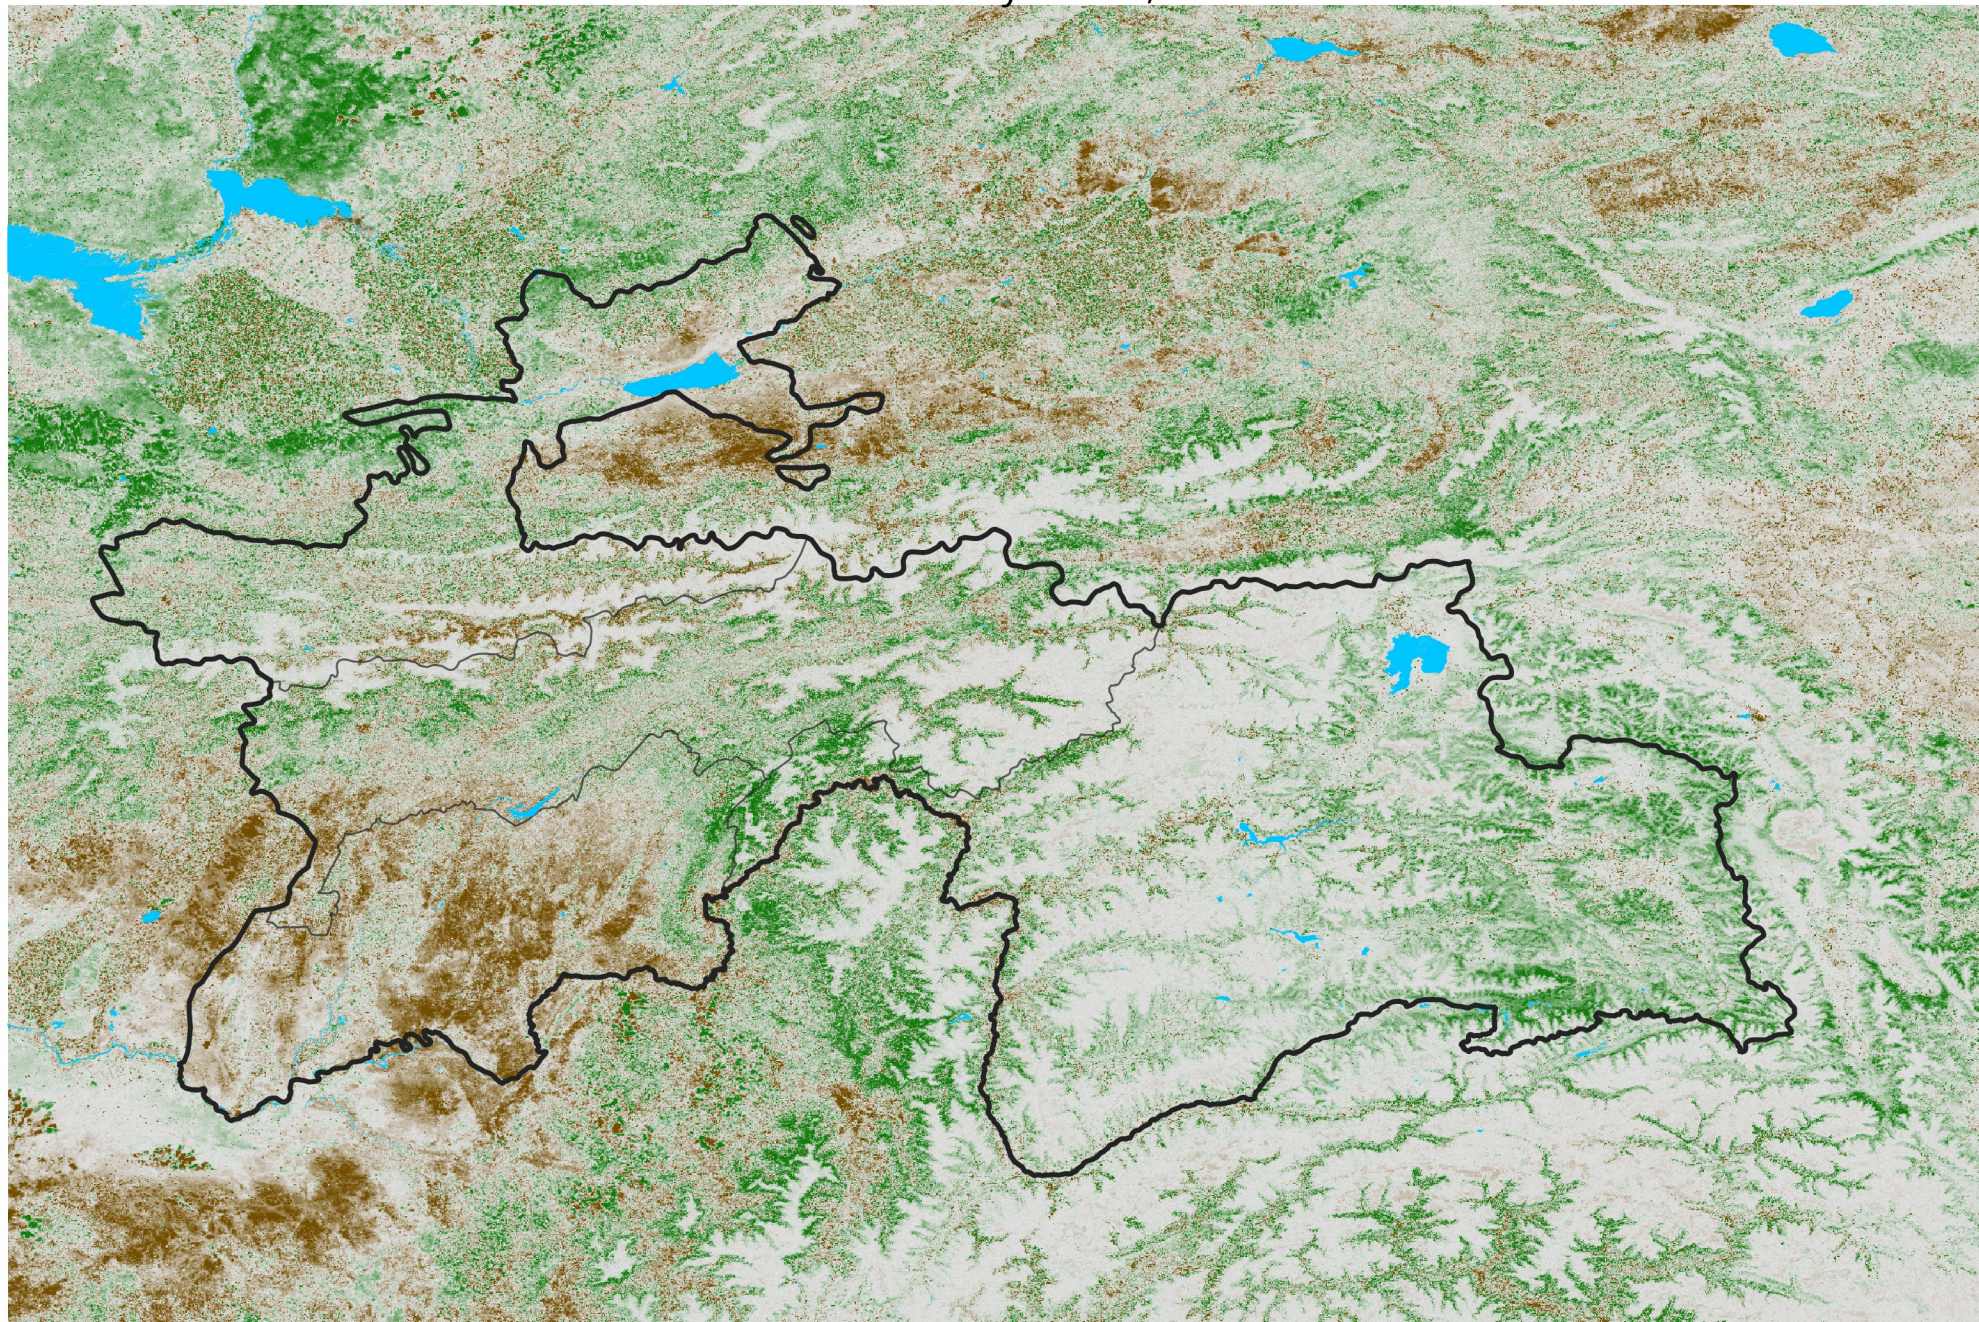

# Tajikistan NDVI Difference

2013 minus 2012

Period 29 / May 16 - 25, 2013

## NDVI Difference

< -0.3   -0.2   -0.1   -0.05   0.05   0.1   0.2   > 0.3

Negative

No Difference

Positive