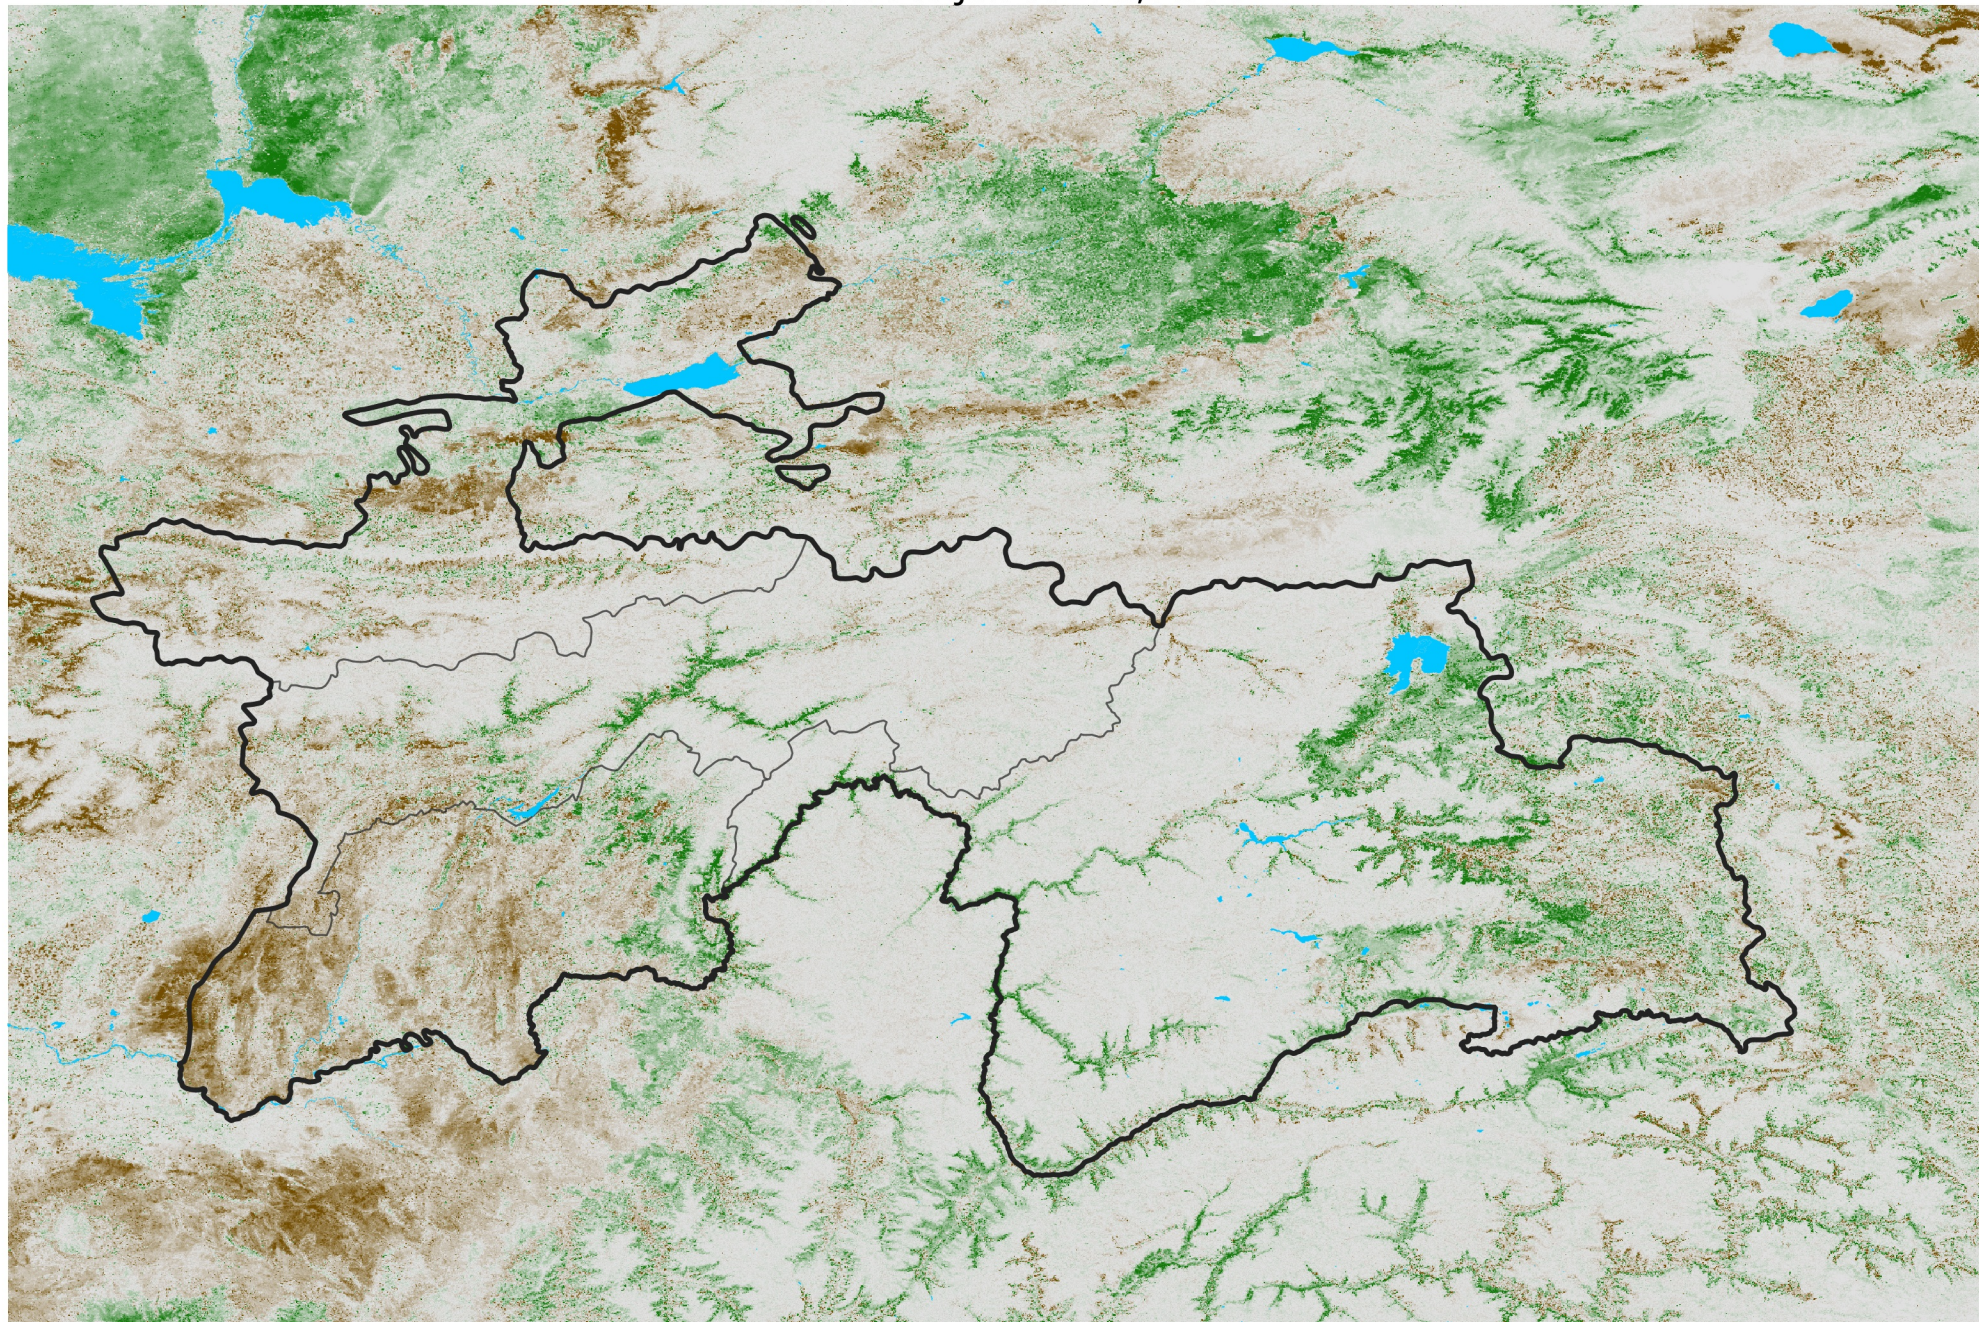

# Tajikistan NDVI Difference

2014 minus 2013

Period 04 / Jan 11 - 20, 2014

## NDVI Difference

< -0.3   -0.2   -0.1   -0.05   0.05   0.1   0.2   > 0.3

Negative

No Difference

Positive