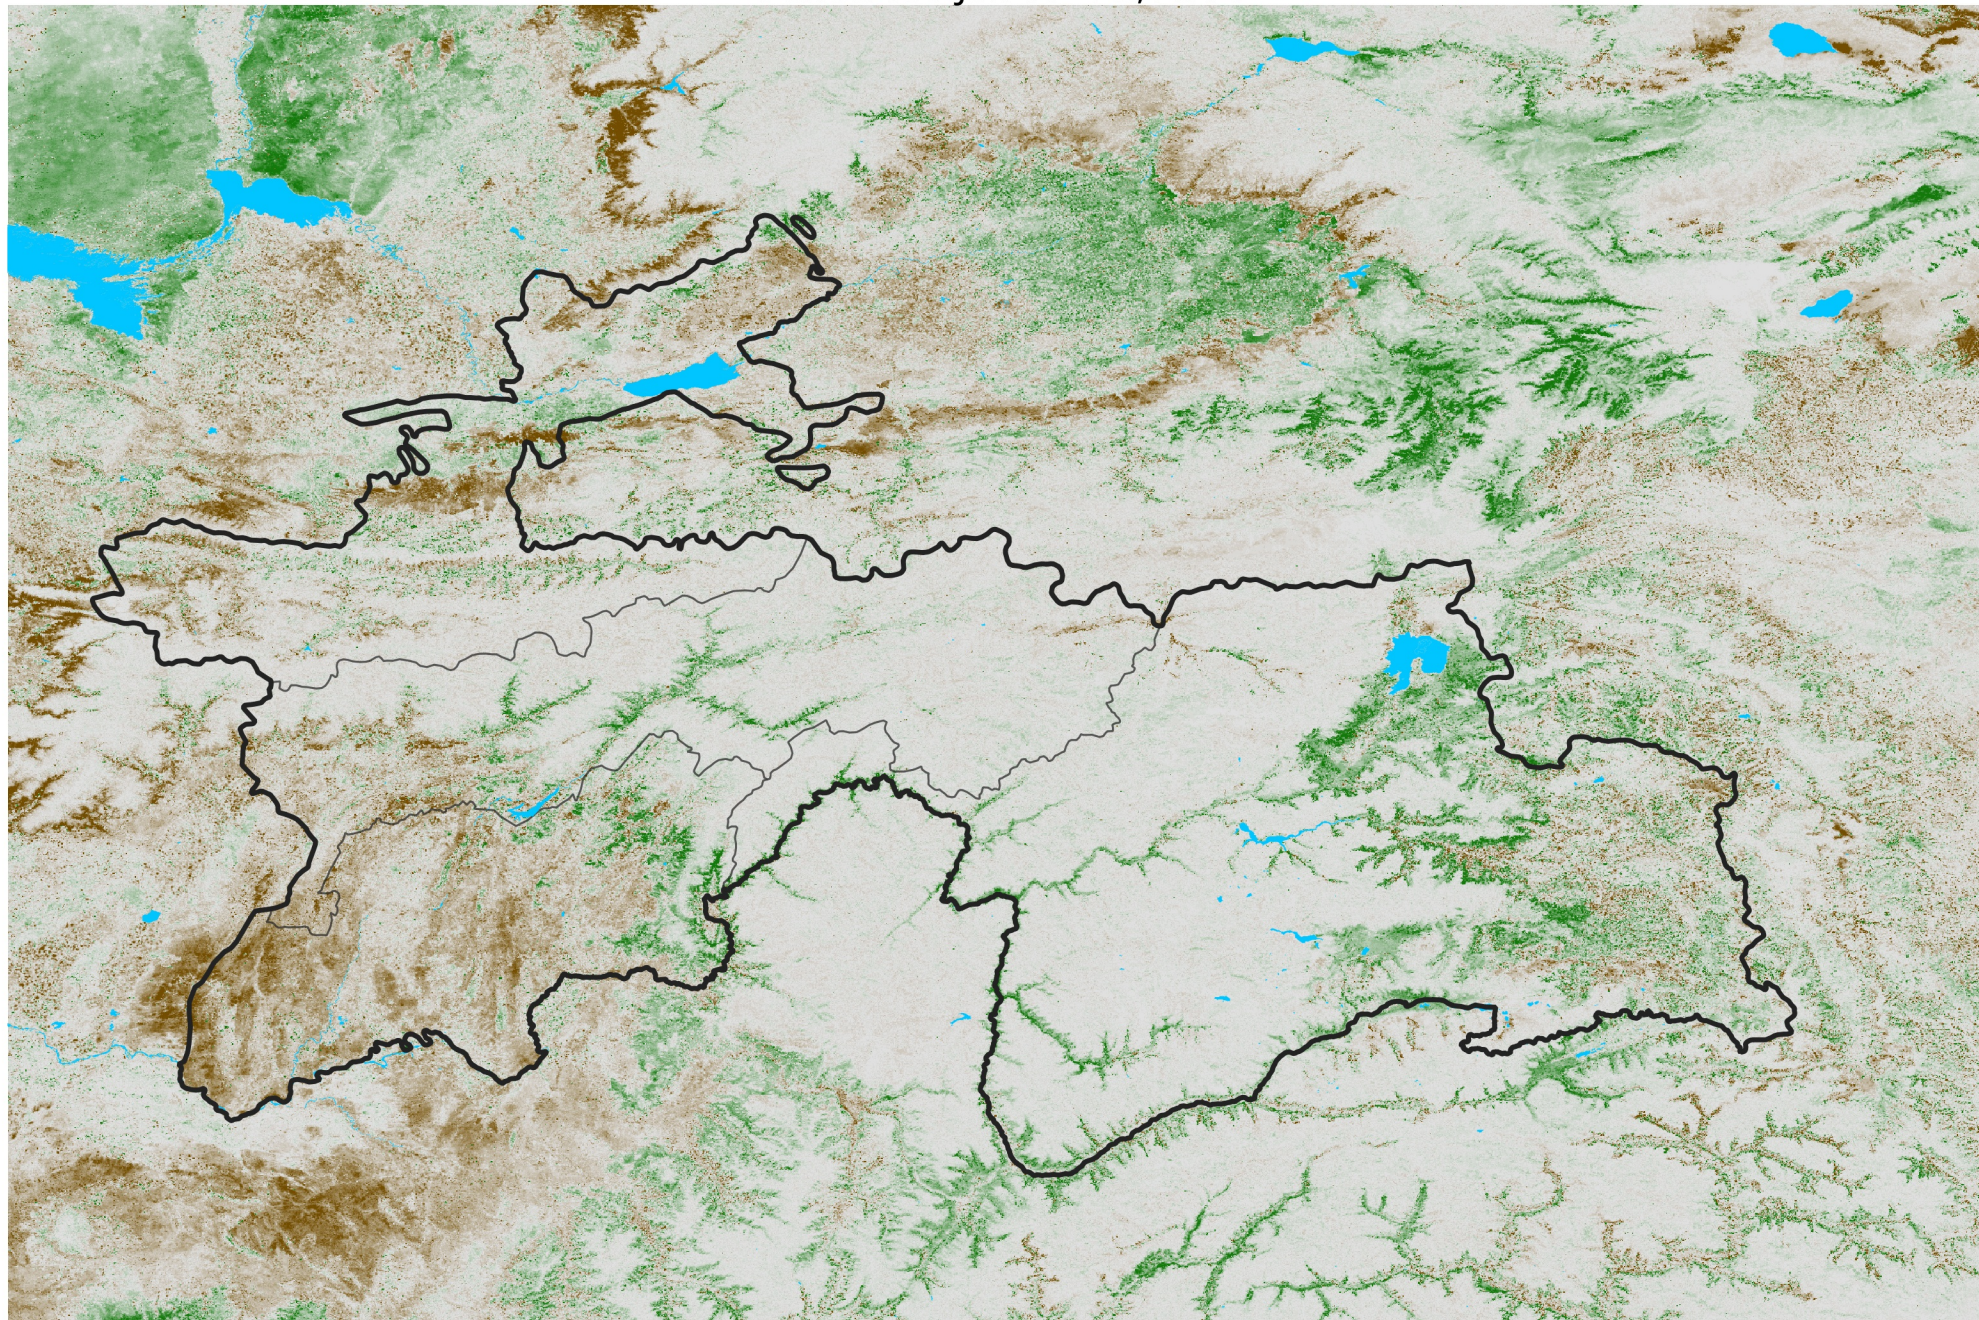

# Tajikistan NDVI Difference

2014 minus 2013

Period 05 / Jan 16 - 25, 2014

## NDVI Difference

< -0.3   -0.2   -0.1   -0.05   0.05   0.1   0.2   > 0.3

Negative

No Difference

Positive