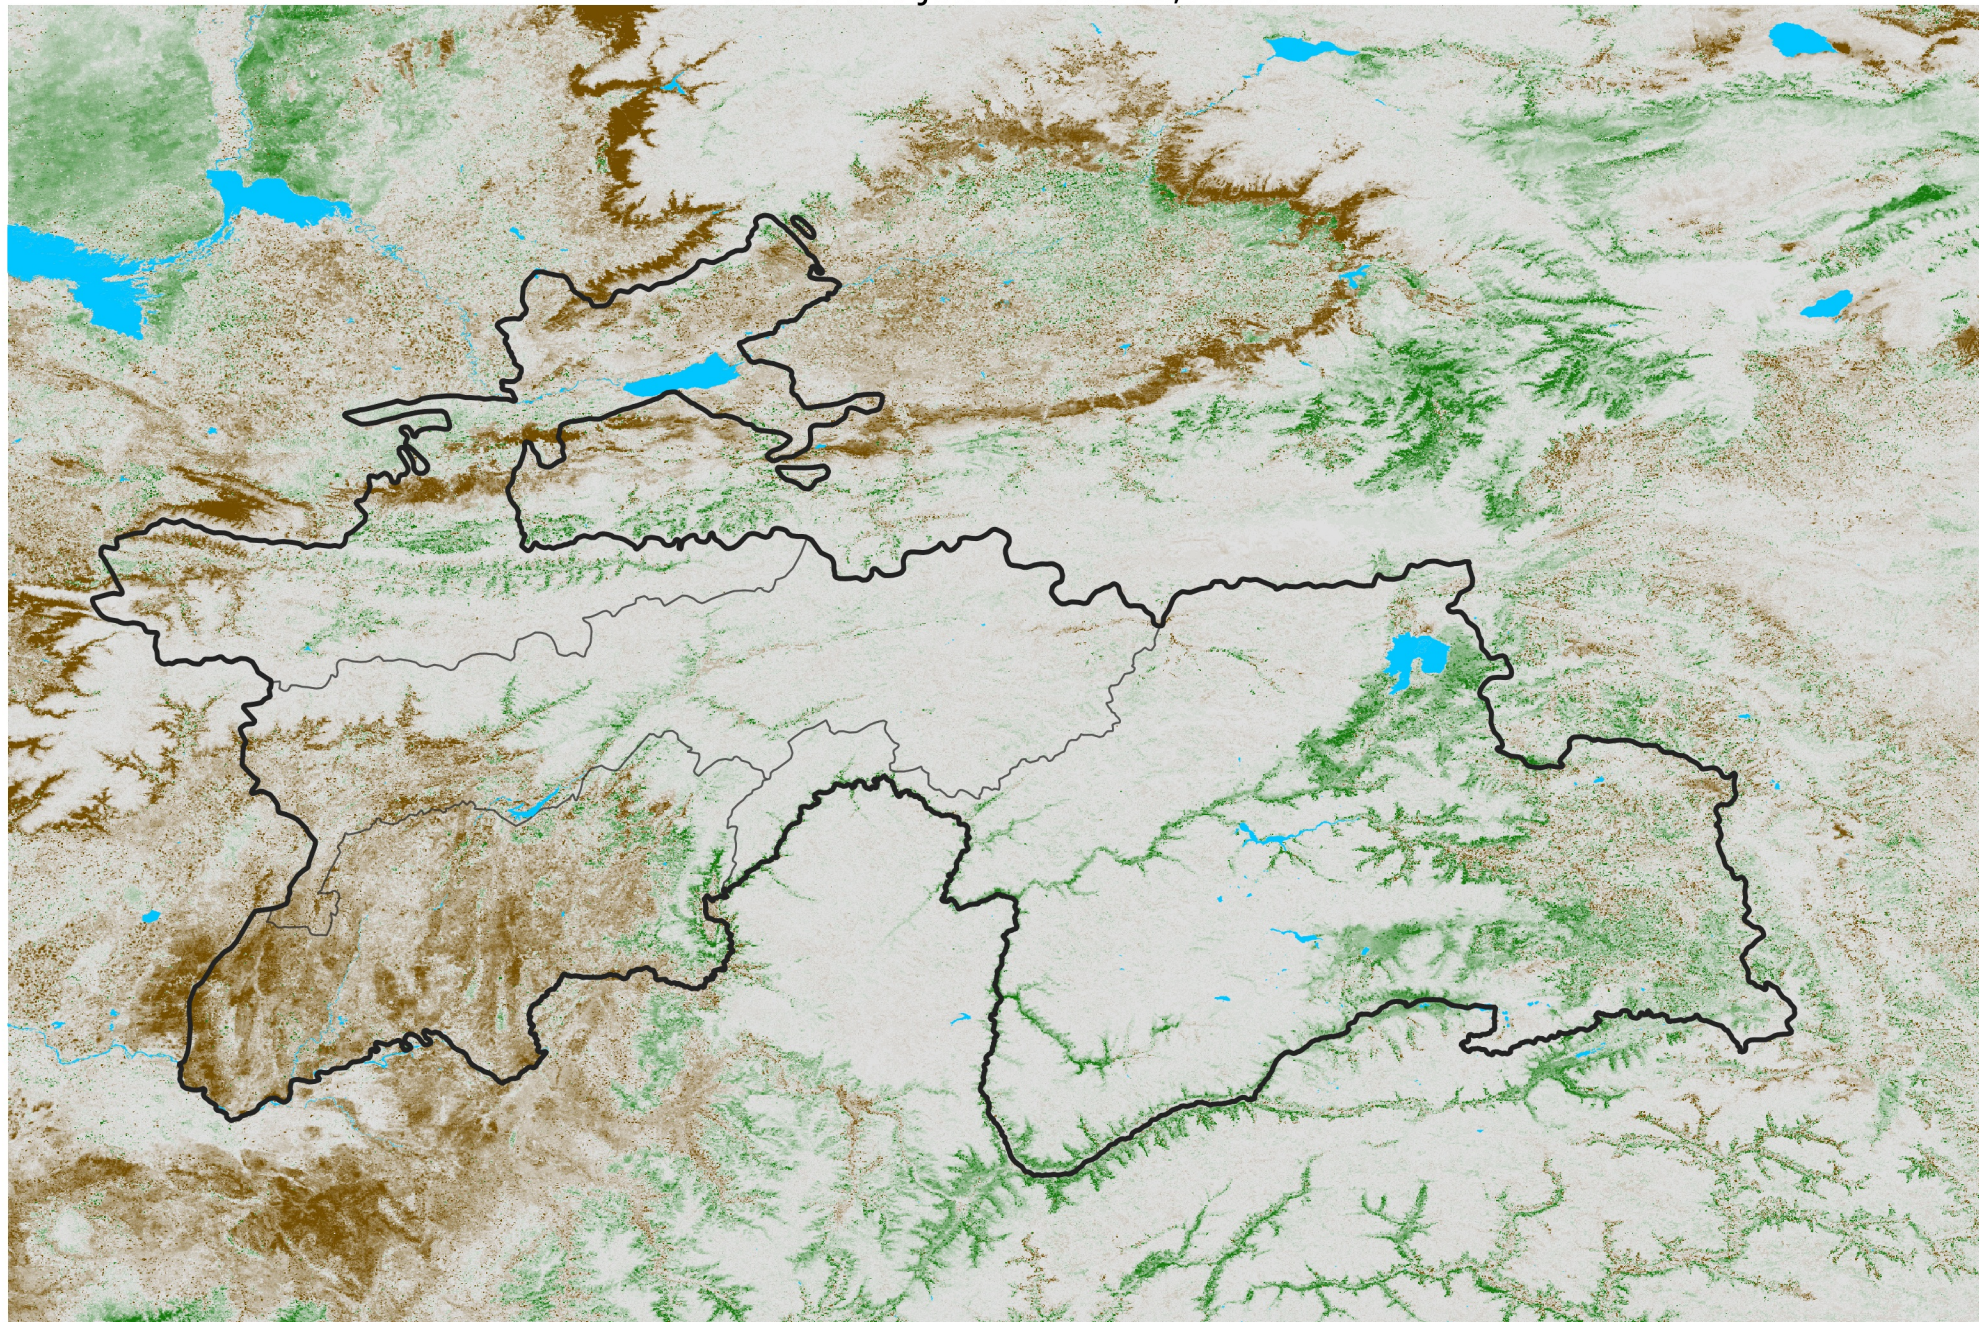

Tajikistan NDVI Difference

2014 minus 2013

Period 07 / Jan 26 - Feb 05, 2014

NDVI Difference

< -0.3 -0.2 -0.1 -0.05 0.05 0.1 0.2 > 0.3

Negative

No Difference

Positive