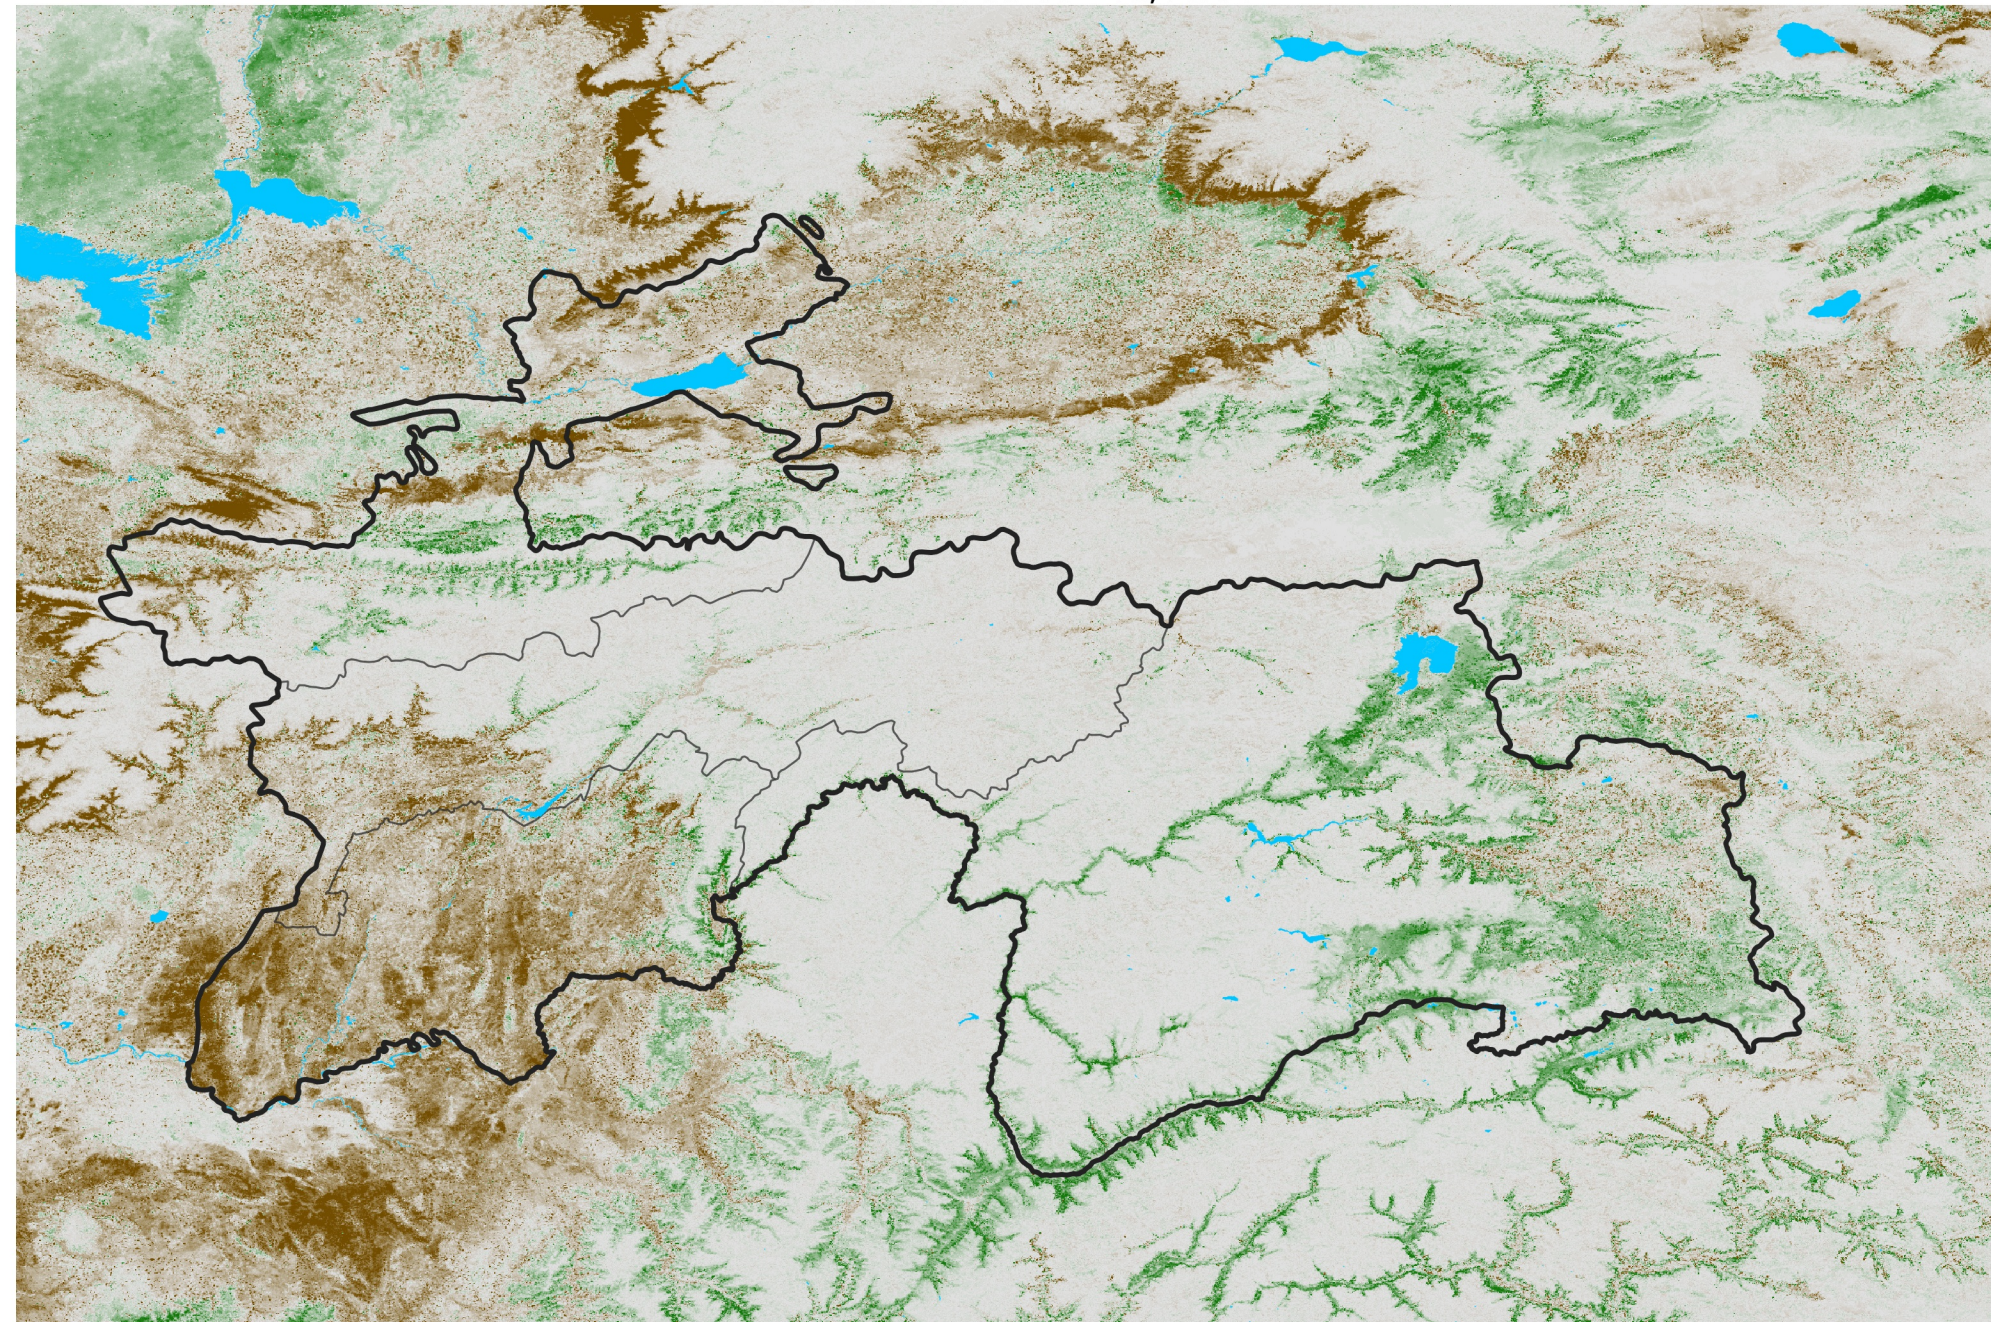

Tajikistan NDVI Difference

2014 minus 2013

Period 08 / Feb 01 - 10, 2014

NDVI Difference

< -0.3 -0.2 -0.1 -0.05 0.05 0.1 0.2 > 0.3

Negative

No Difference

Positive