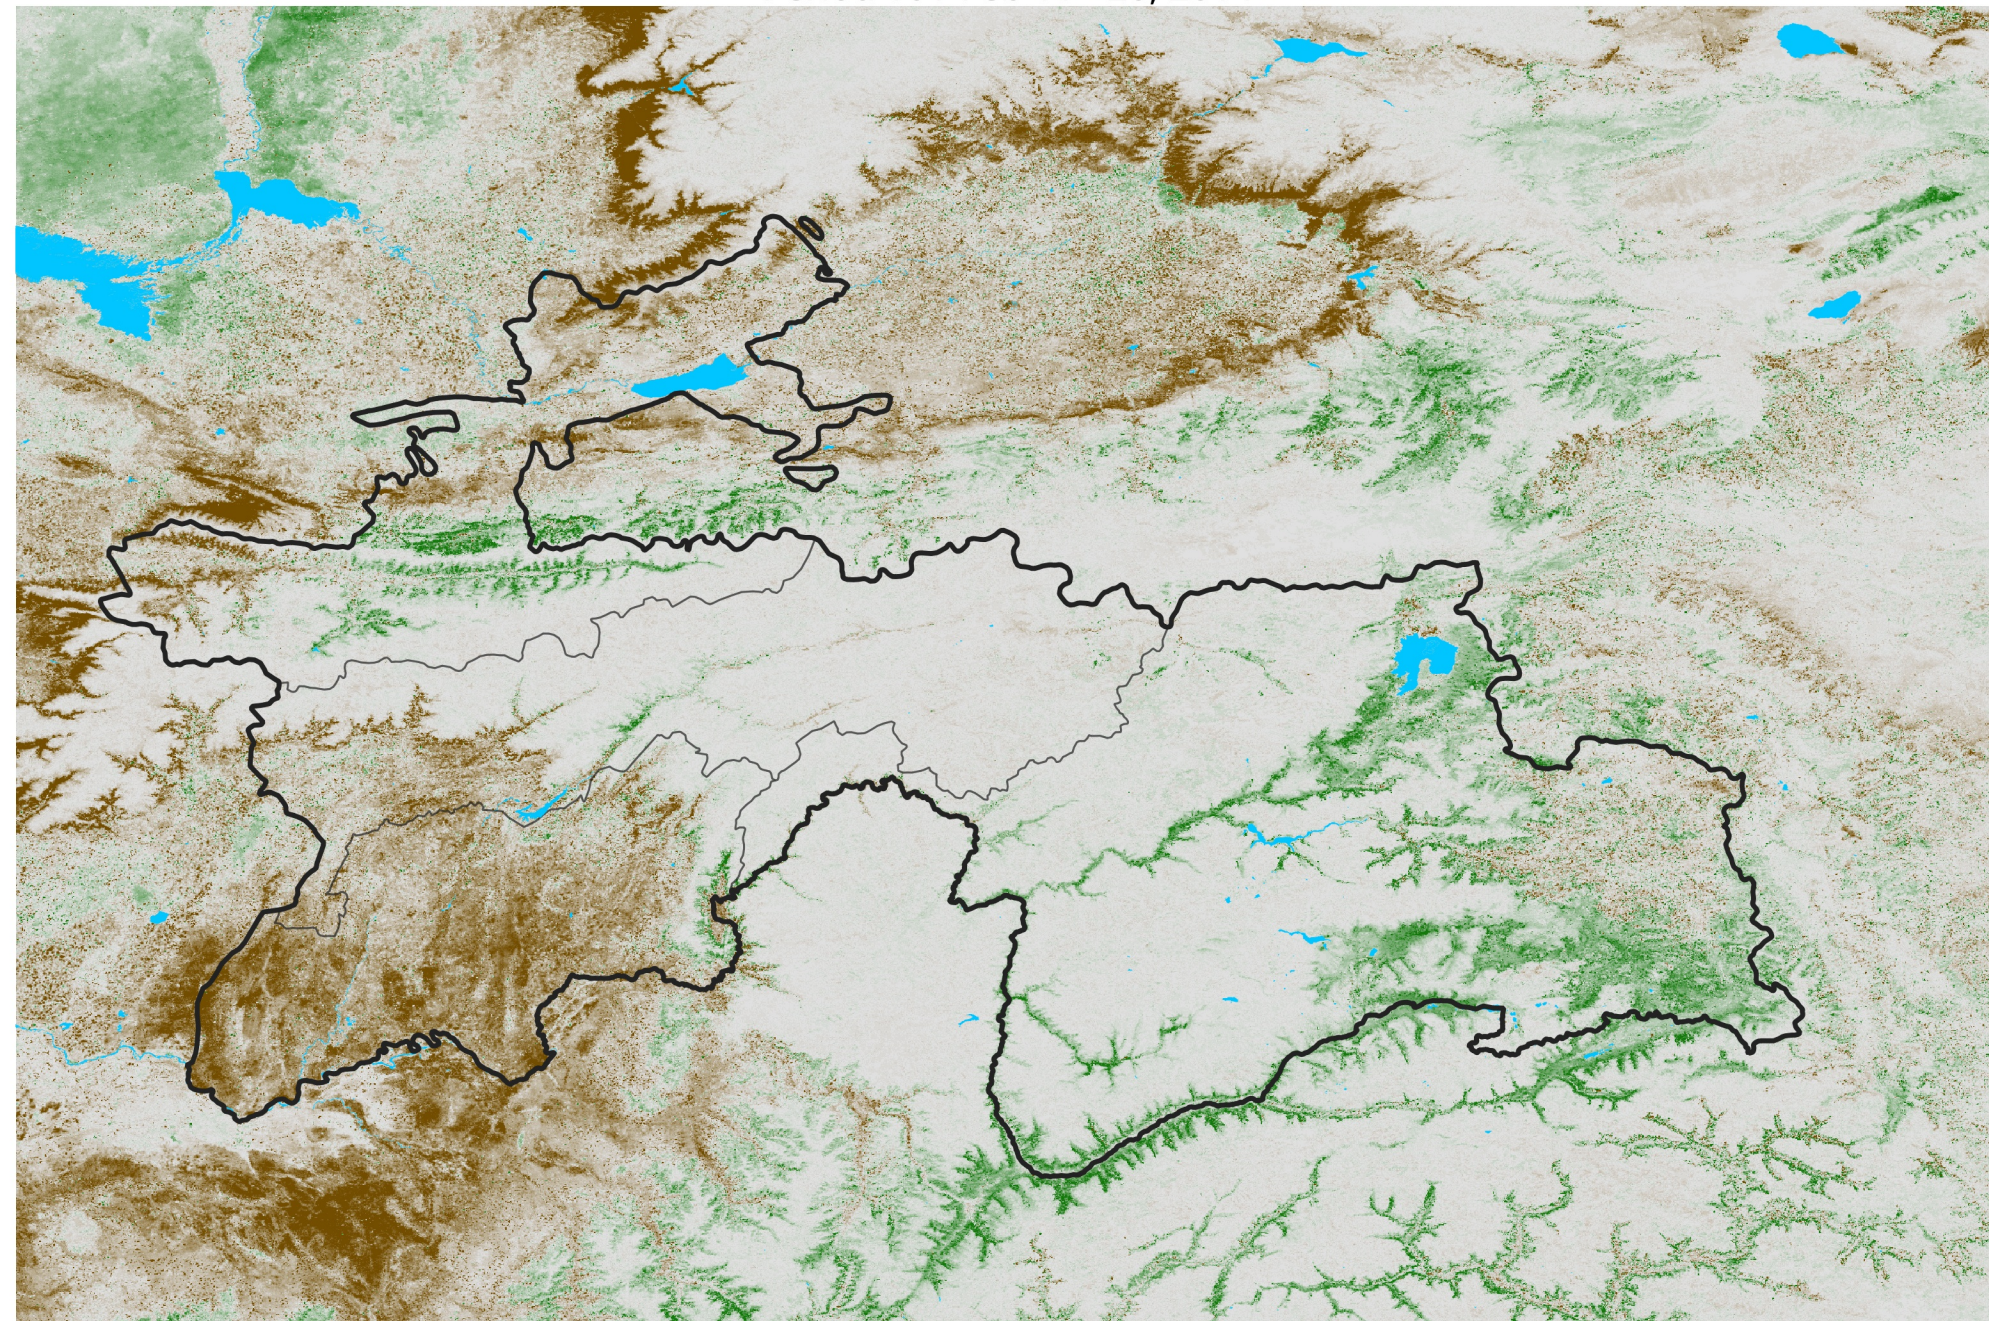

Tajikistan NDVI Difference

2014 minus 2013

Period 10 / Feb 11 - 20, 2014

NDVI Difference

< -0.3 -0.2 -0.1 -0.05 0.05 0.1 0.2 > 0.3

Negative

No Difference

Positive