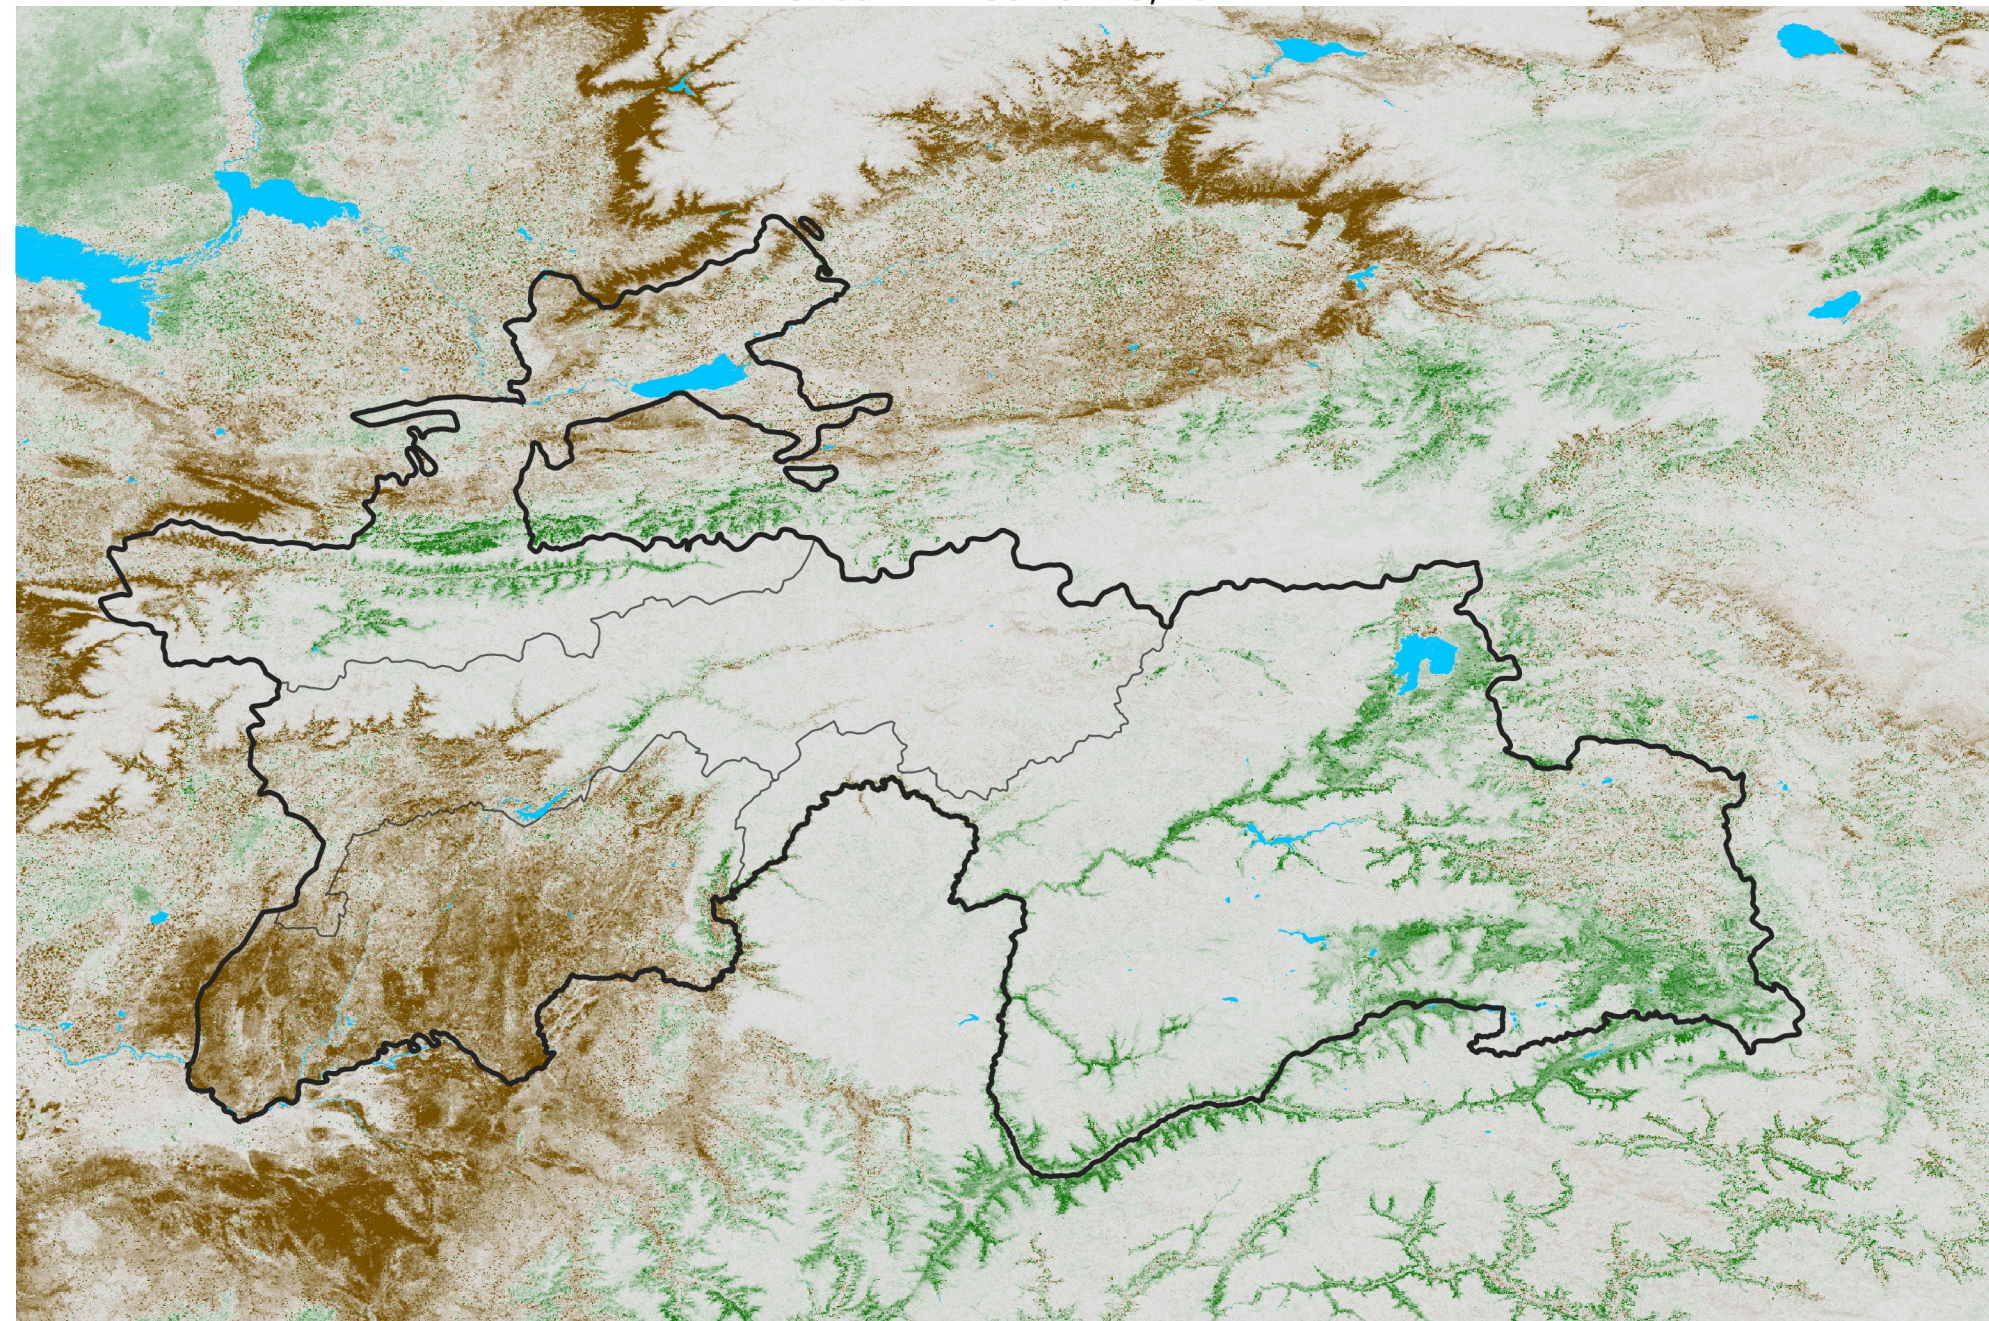

Tajikistan NDVI Difference

2014 minus 2013

Period 11 / Feb 16 - 25, 2014

NDVI Difference

< -0.3 -0.2 -0.1 -0.05 0.05 0.1 0.2 > 0.3

Negative

No Difference

Positive